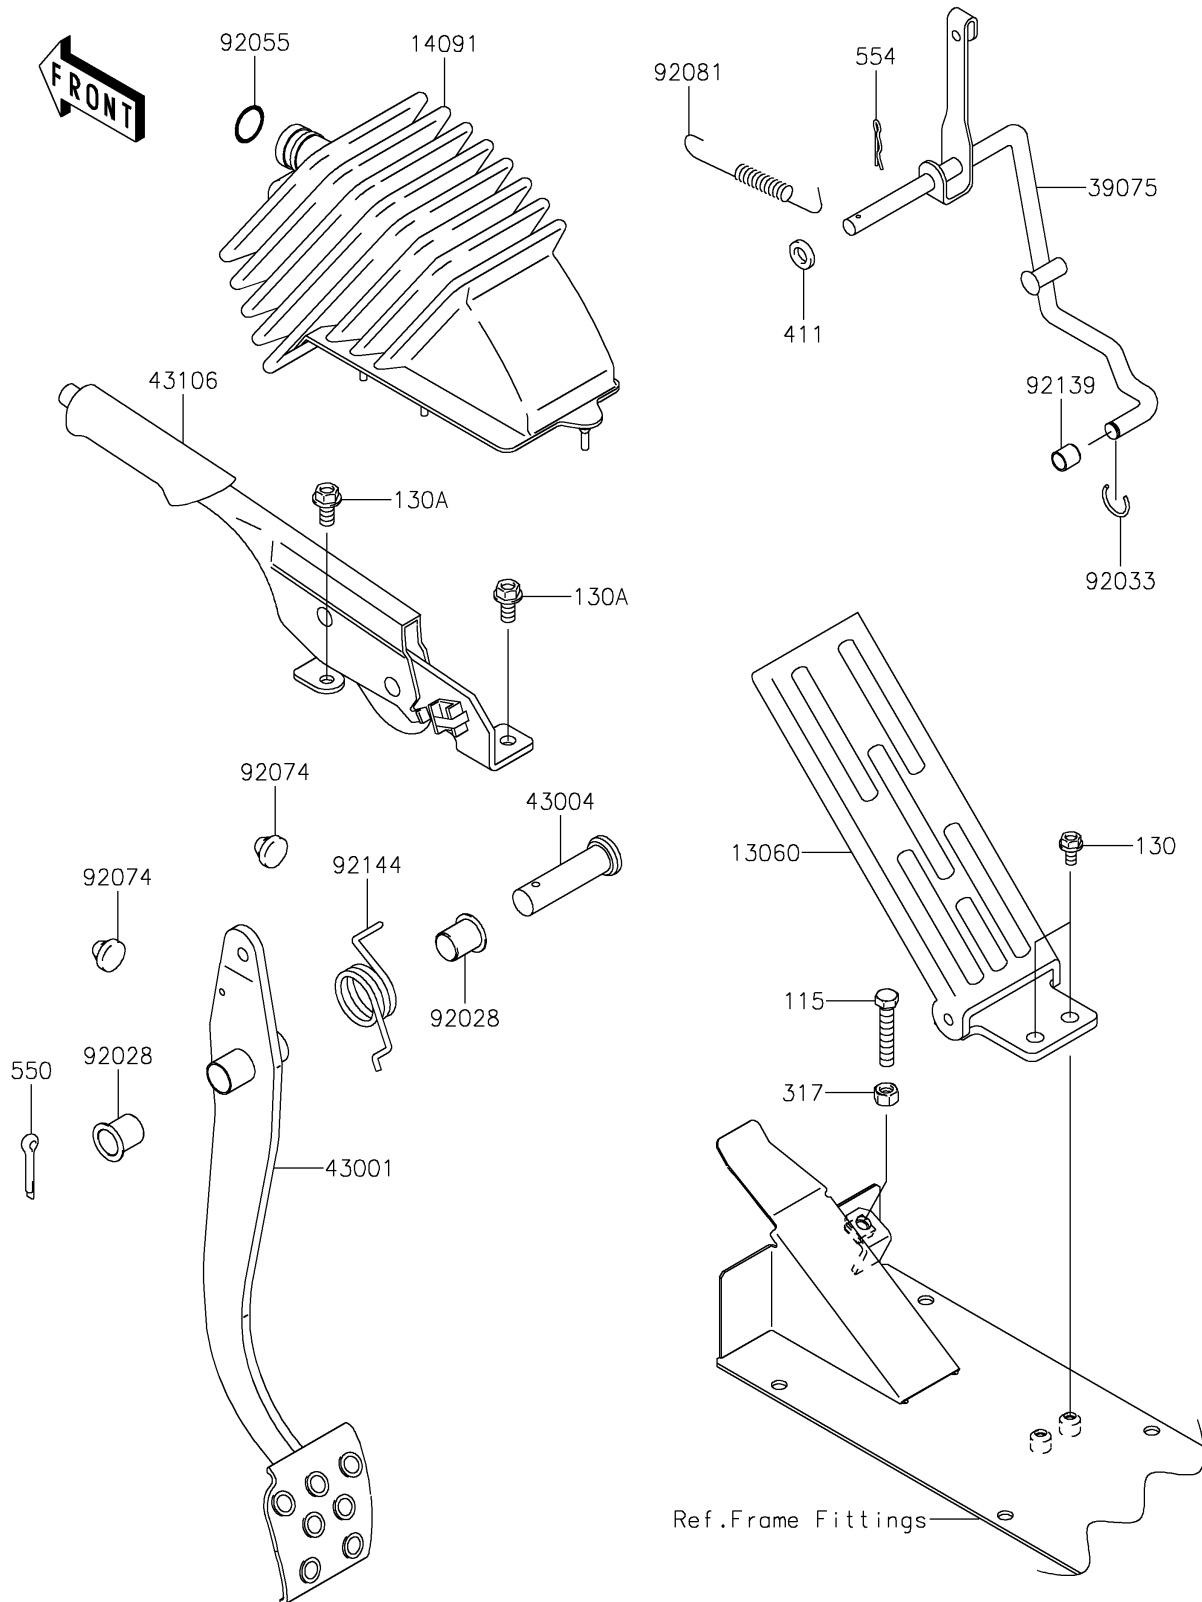

2019 MULE™ 4000

PARTS DIAGRAM

Brake Pedal/Throttle Lever

F2260

2019 MULE™ 4000

PARTS LIST

Brake Pedal/Throttle Lever

ITEM NAME

PART NUMBER

QUANTITY
