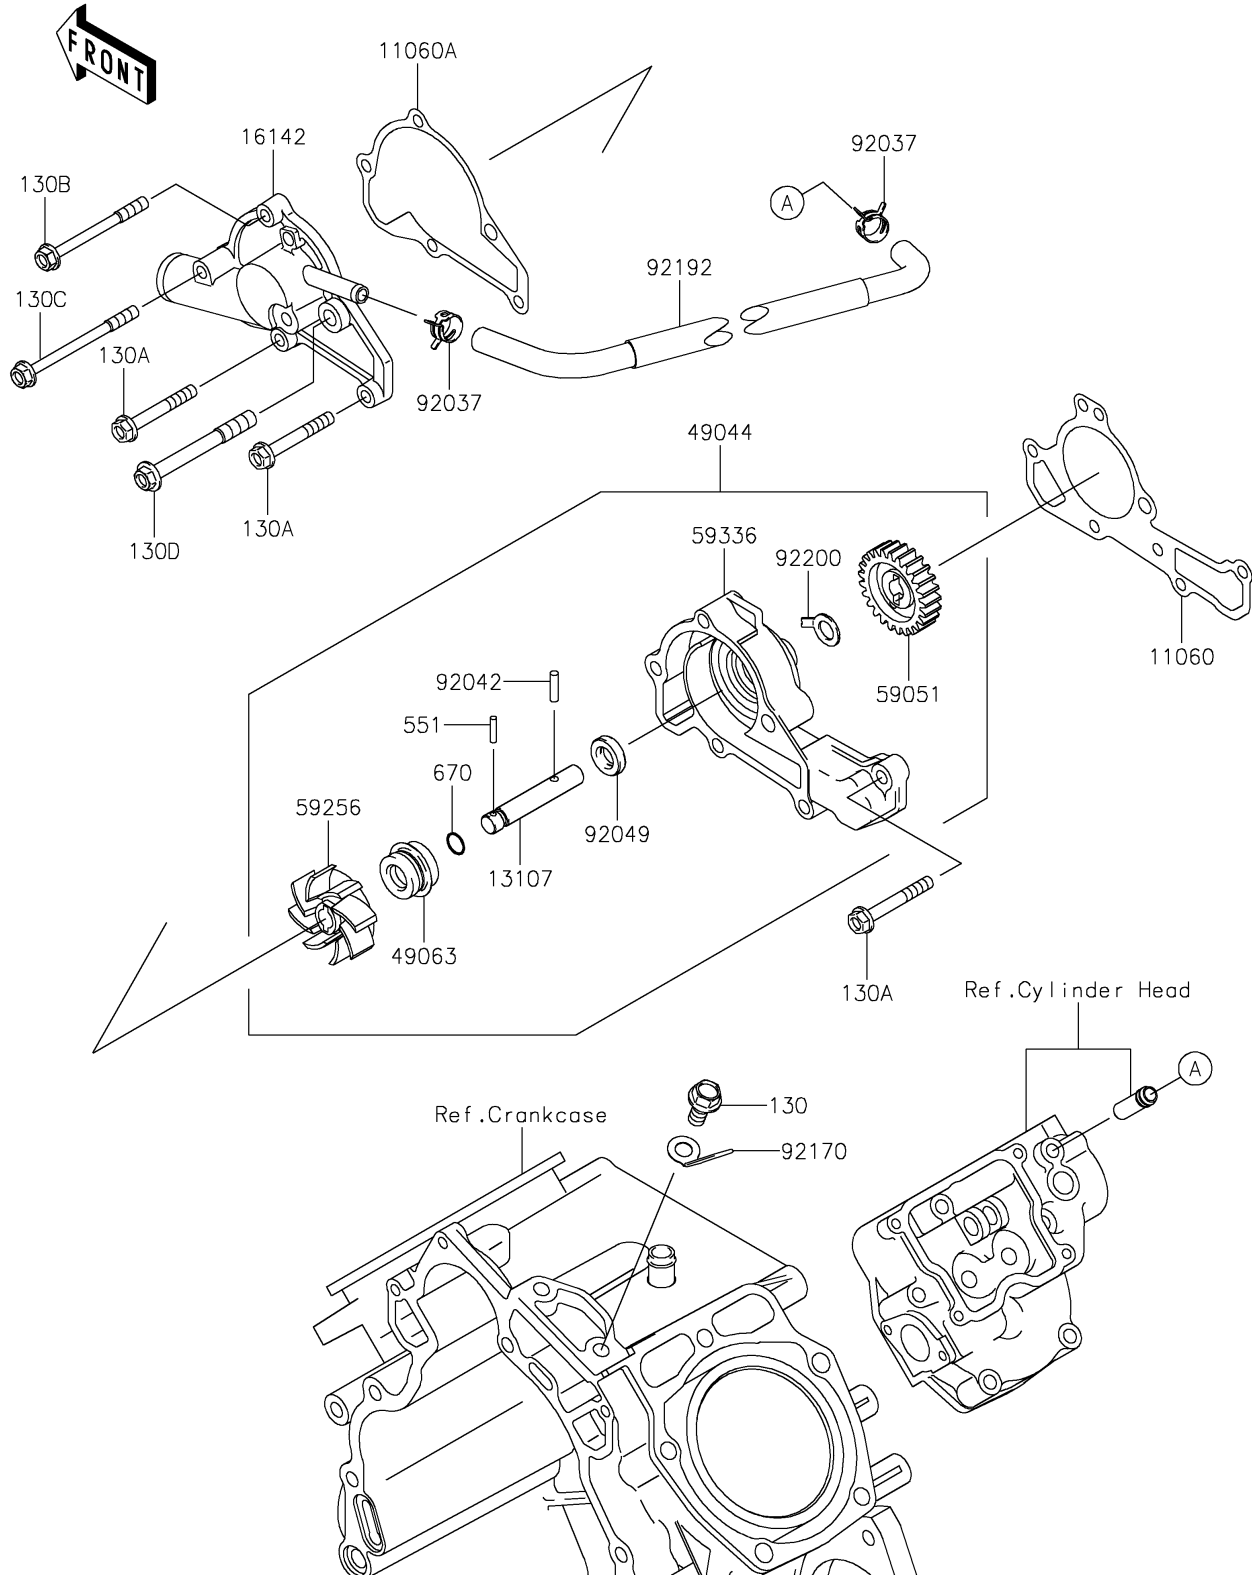

2019 MULE™ 4000

PARTS DIAGRAM

Water Pump

E3031

2019 MULE™ 4000

PARTS LIST

Water Pump

ITEM NAME	PART NUMBER	QUANTITY
GASKET,PUMP CASE (Ref # 11060)	11060-2450	1
GASKET,PUMP COVER (Ref # 11060A)	11060-2451	1
SHAFT,IMPELLER (Ref # 13107)	13107-2097	1
COVER-PUMP (Ref # 16142)	16142-0729	1
PUMP-WATER (Ref # 49044)	49044-2066	1
SEAL-MECHANICAL (Ref # 49063)	49063-0002	1
GEAR-SPUR (Ref # 59051)	59051-2113	1
IMPELLER (Ref # 59256)	59256-2057	1
CASE-PUMP (Ref # 59336)	59336-2052	1
CLAMP,HOSE CLIP (Ref # 92037)	92037-1181	2
PIN,DOWEL,4X15.8 (Ref # 92042)	92042-014	1
SEAL-OIL (Ref # 92049)	92049-2111	1
CLAMP (Ref # 92170)	92170-2060	1
TUBE (Ref # 92192)	92192-2169	1
WASHER (Ref # 92200)	92200-2044	1
BOLT-FLANGED,8X16 (Ref # 130)	130BA0816	1
BOLT-FLANGED,6X45 (Ref # 130A)	130CA0645	3
BOLT-FLANGED,6X65 (Ref # 130B)	130CA0665	1
BOLT-FLANGED,6X75 (Ref # 130C)	130CA0675	1
BOLT-FLANGED,8X70 (Ref # 130D)	130CA0870	1
PIN-DOWEL,3X14 (Ref # 551)	551A0314	1
O RING,7MM (Ref # 670)	670B1507	1