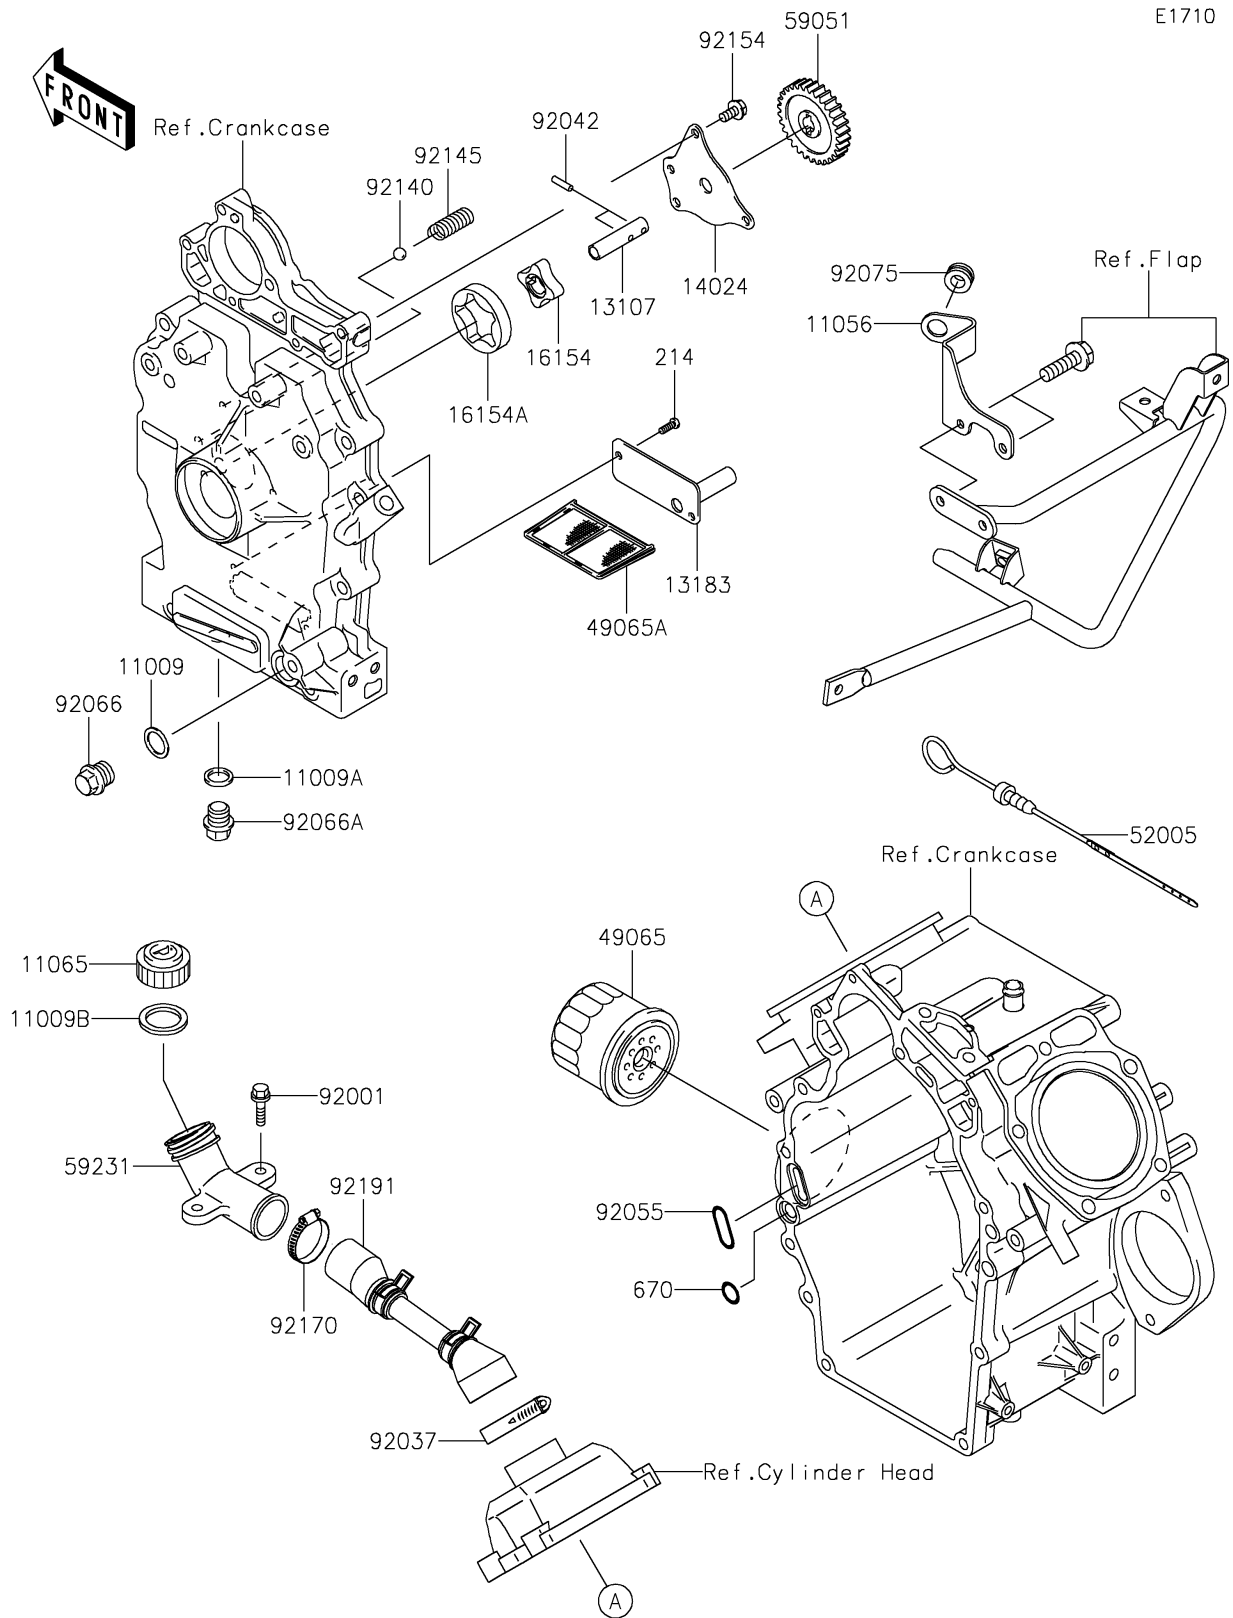

# 2020 Mule 4000

## PARTS DIAGRAM

### Oil Pump/Oil Filter

## PARTS LIST

Oil Pump/Oil Filter

**ITEM NAME**

**PART NUMBER**

**QUANTITY**

---