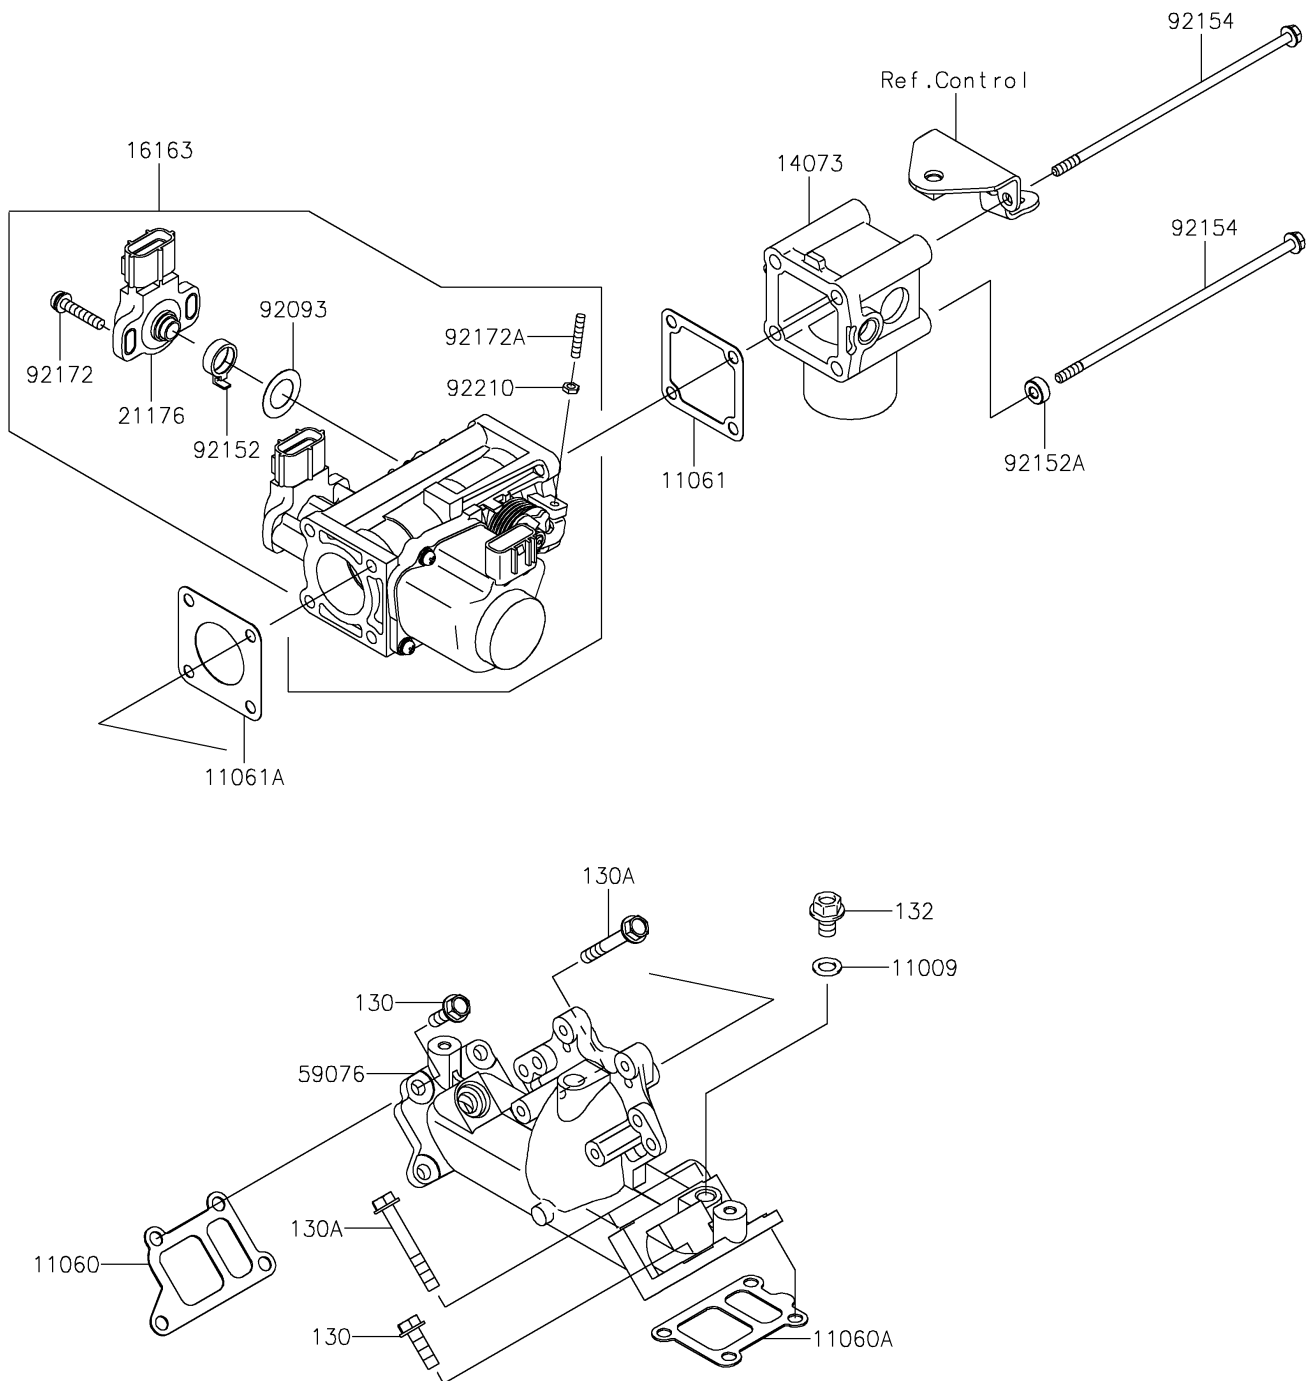

2019 MULE™ 4000

PARTS DIAGRAM

Throttle

E1510

2019 MULE™ 4000

PARTS LIST

Throttle

ITEM NAME	PART NUMBER	QUANTITY
GASKET,8.2X14X1.0 (Ref # 11009)	11009-1344	1
GASKET,INTAKE MANIFOLD (Ref # 11060)	11060-2087	1
GASKET,INTAKE MANIFOLD (Ref # 11060A)	11060-2088	1
GASKET (Ref # 11061)	11061-0861	1
GASKET (Ref # 11061A)	11061-2179	1
DUCT (Ref # 14073)	14073-0780	1
THROTTLE-ASSY (Ref # 16163)	16163-0949	1
SENSOR (Ref # 21176)	21176-2112	1
MANIFOLD-INTAKE (Ref # 59076)	59076-0718	1
SEAL (Ref # 92093)	92093-2133	1
COLLAR (Ref # 92152)	92152-2093	1
COLLAR,LWR SIDE (Ref # 92152A)	92152-2333	2
BOLT,FLANGED,6X195 (Ref # 92154)	92154-2653	4
SCREW (Ref # 92172)	92172-0254	2
SCREW (Ref # 92172A)	92172-2106	1
NUT (Ref # 92210)	92210-2120	1
BOLT-FLANGED,6X20 (Ref # 130)	130BA0620	5
BOLT-FLANGED,6X45 (Ref # 130A)	130CA0645	3
BOLT-FLANGED-SMALL,8X12 (Ref # 132)	132BB0812	1