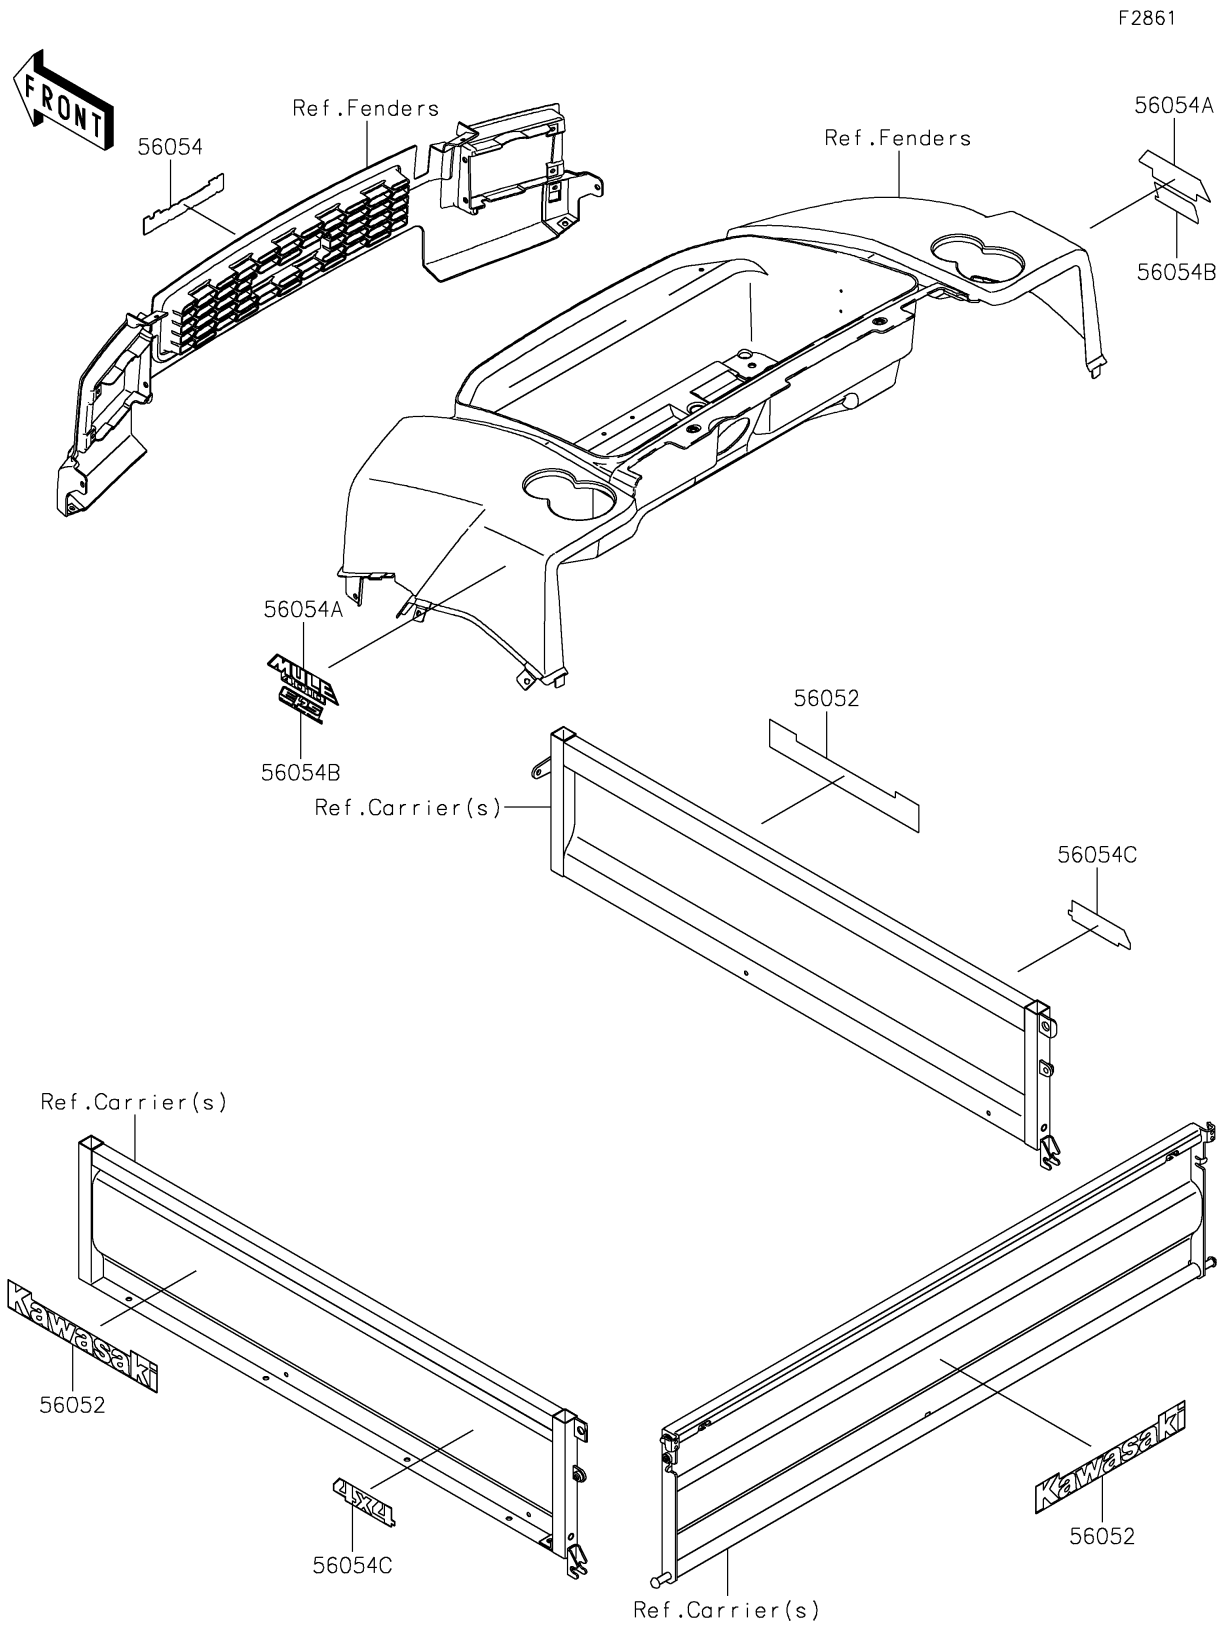

2020 MULE™ 4010 4x4

PARTS DIAGRAM

Decals

2020 MULE™ 4010 4x4

PARTS LIST

Decals

ITEM NAME

PART NUMBER

QUANTITY
