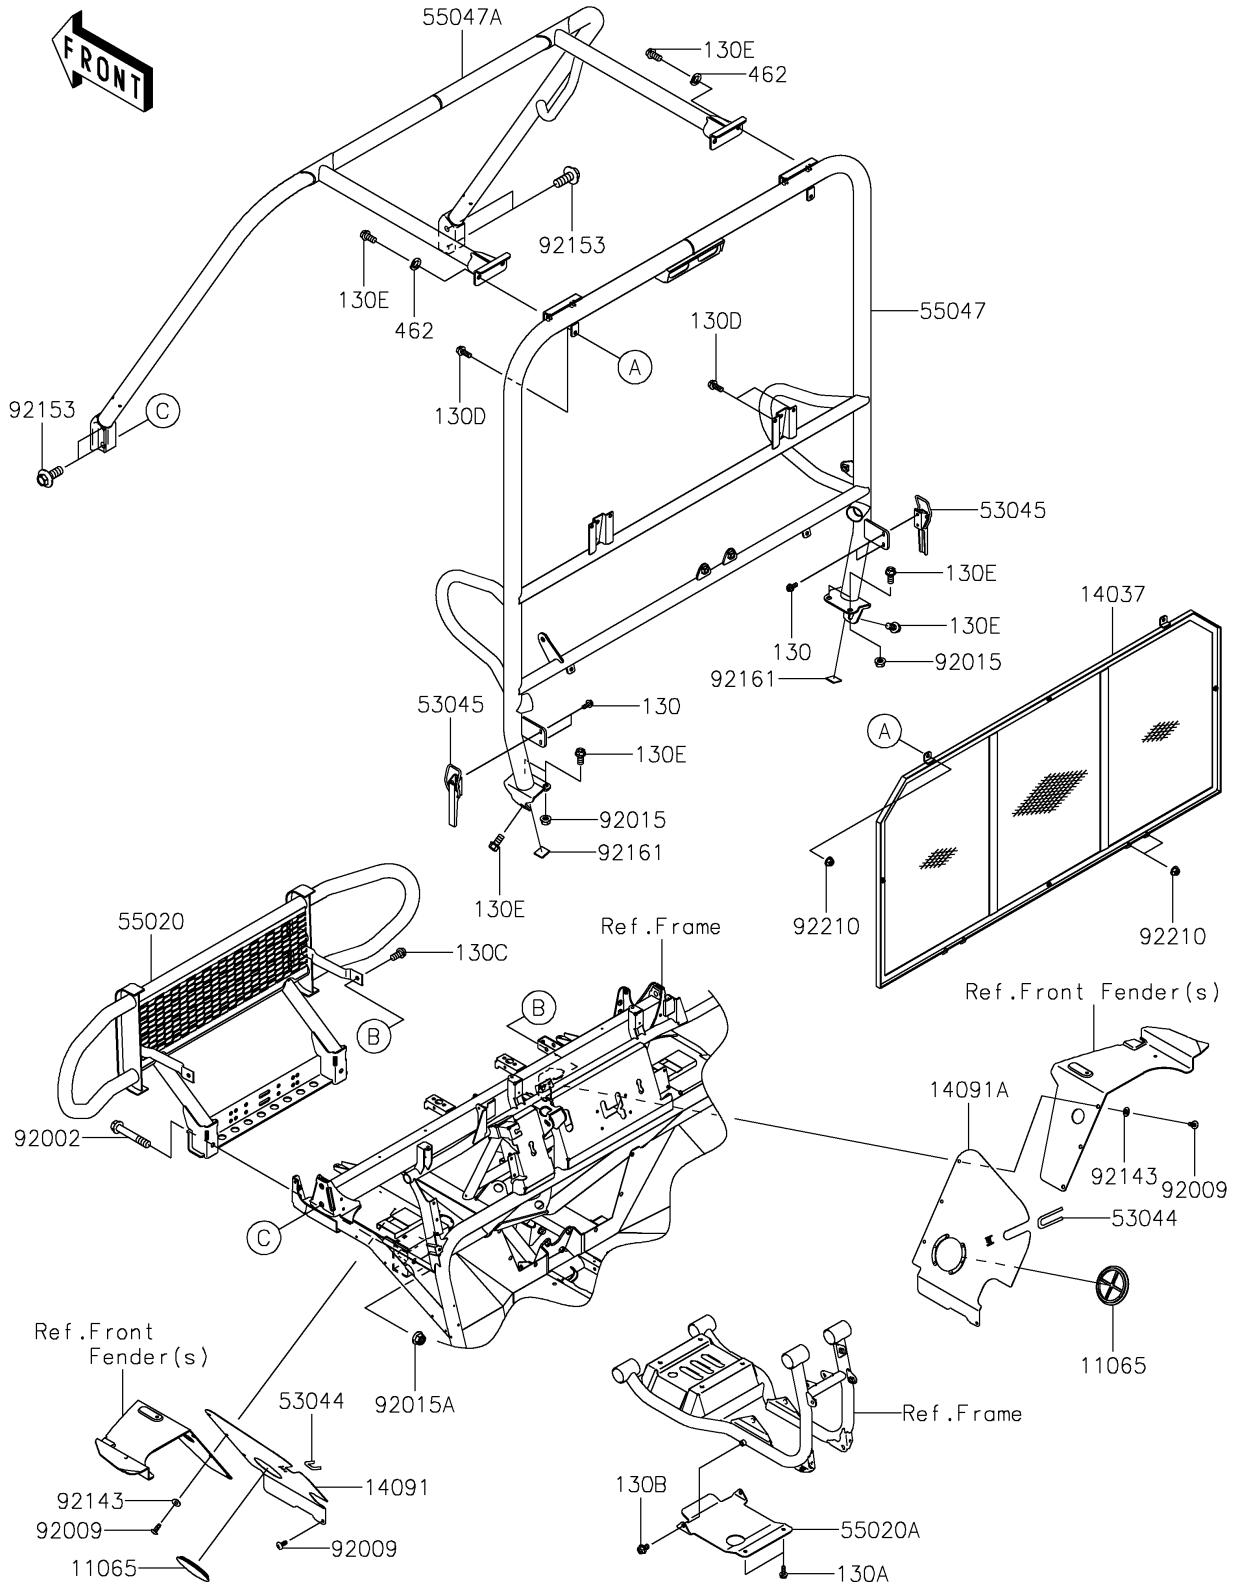

2020 MULE™ 4010 4x4

PARTS DIAGRAM

Guards/Cab Frame

F2681

2020 MULE™ 4010 4x4

PARTS LIST

Guards/Cab Frame

ITEM NAME

PART NUMBER

QUANTITY
