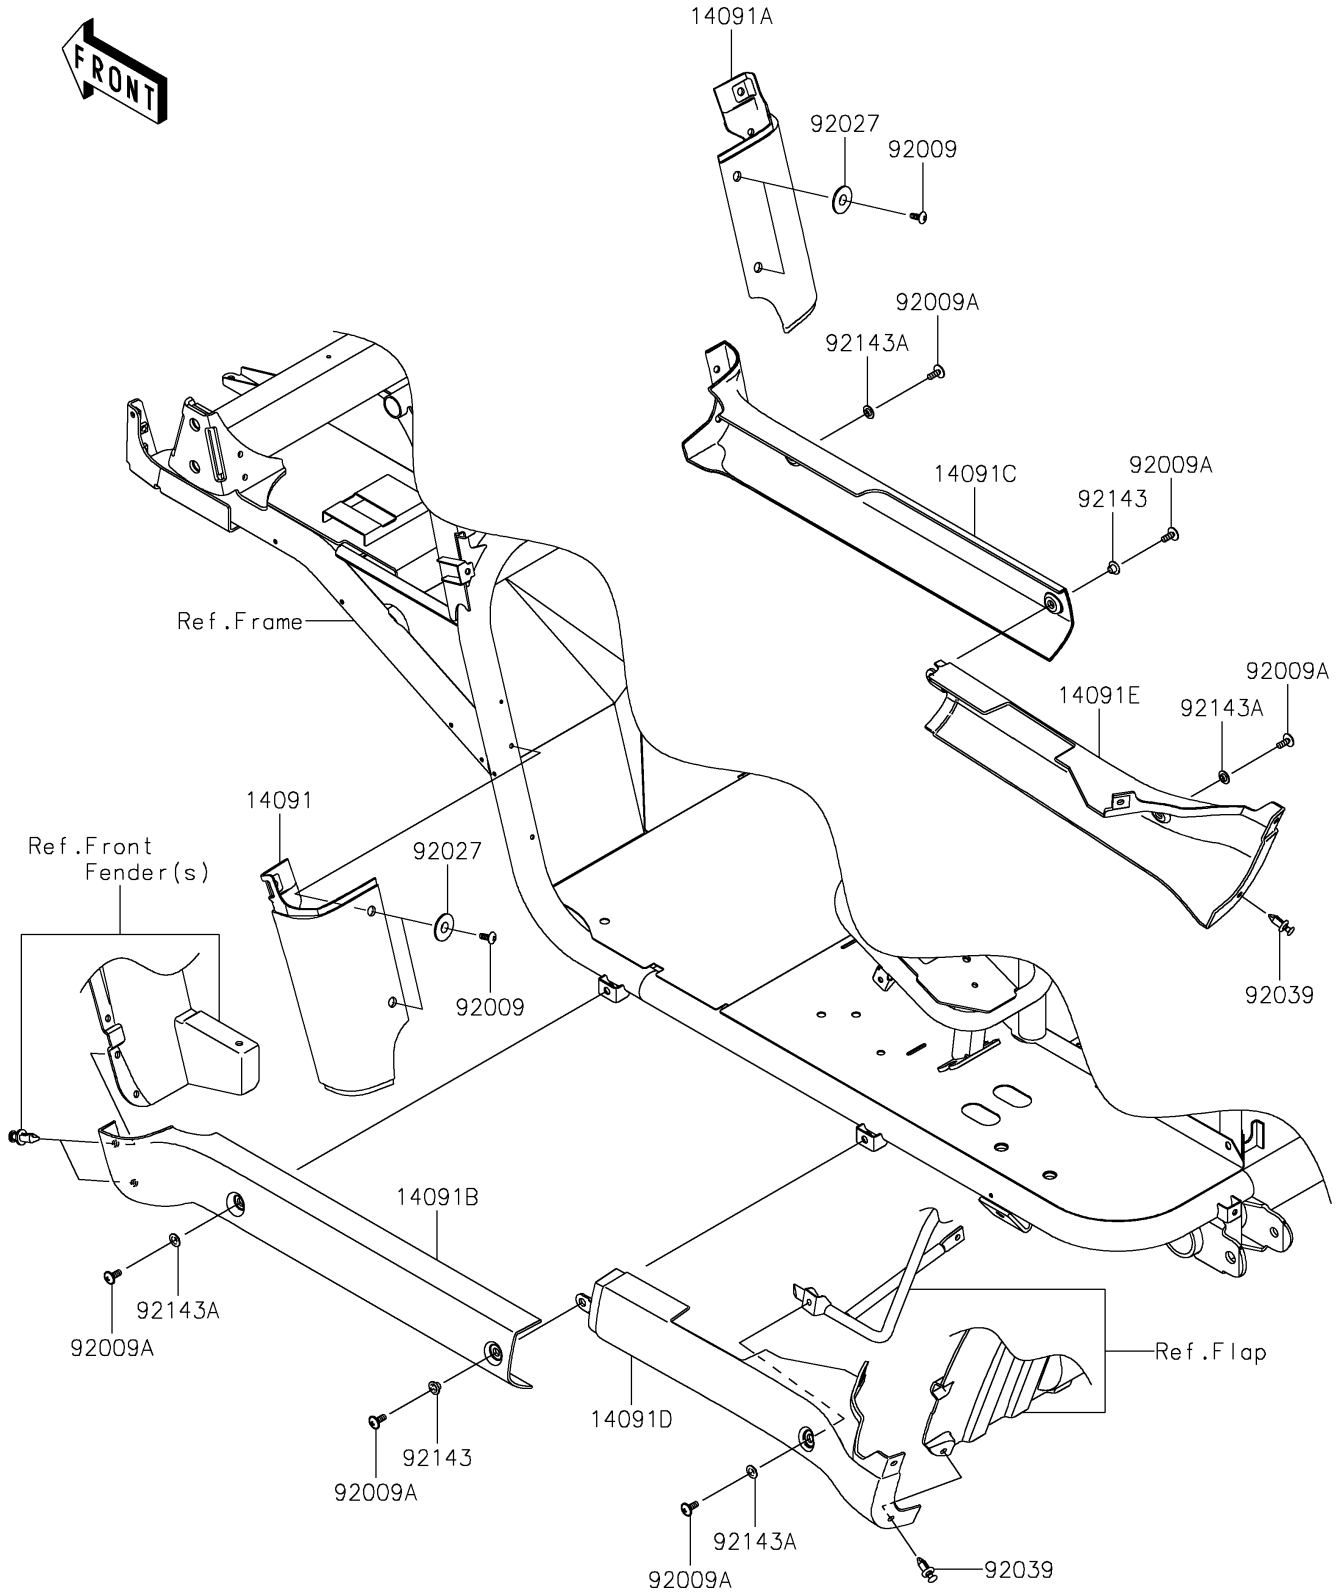

2020 MULE™ 4010 4x4

PARTS DIAGRAM

Side Covers/Chain Cover

F2610

2020 MULE™ 4010 4x4

PARTS LIST

Side Covers/Chain Cover

ITEM NAME

PART NUMBER

QUANTITY
