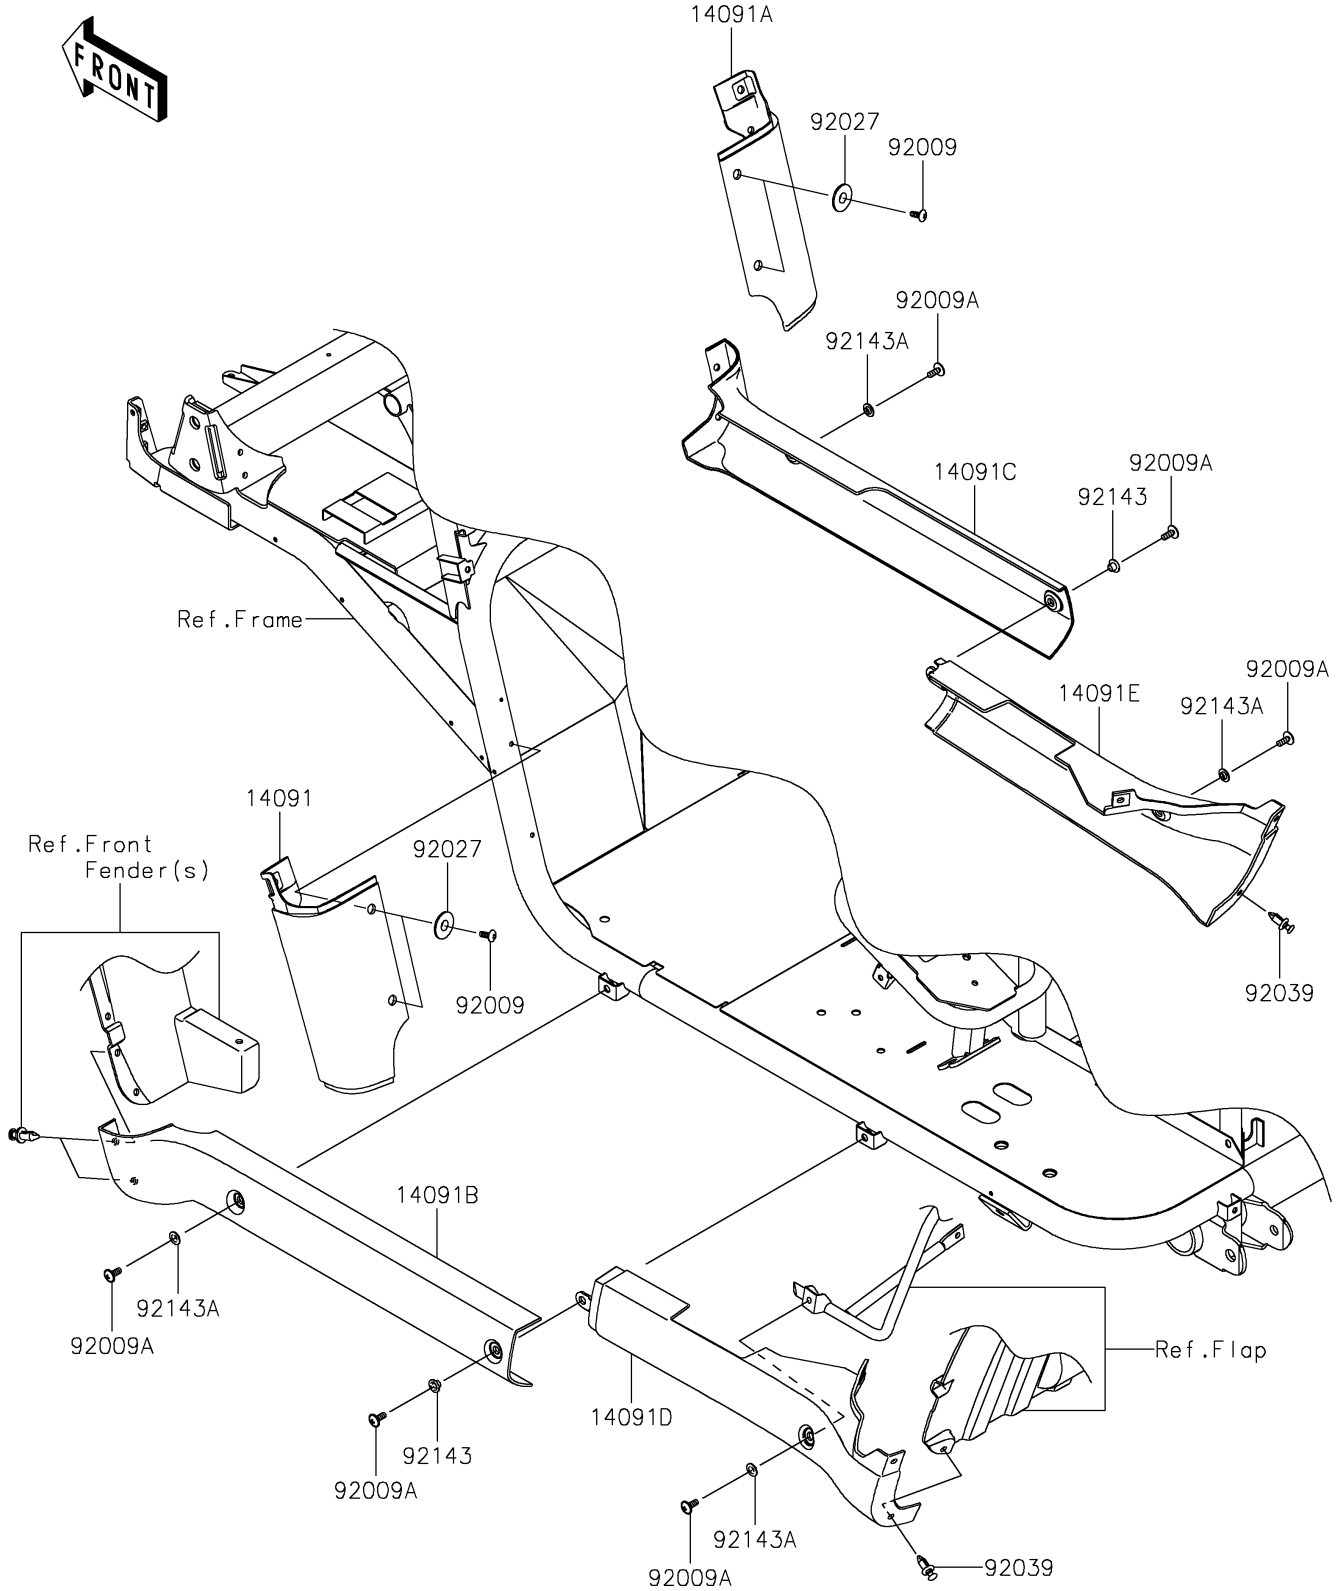

2019 MULE™ 4010 4x4

PARTS DIAGRAM

Side Covers/Chain Cover

F2610

2019 MULE™ 4010 4x4

PARTS LIST

Side Covers/Chain Cover

ITEM NAME

PART NUMBER

QUANTITY
