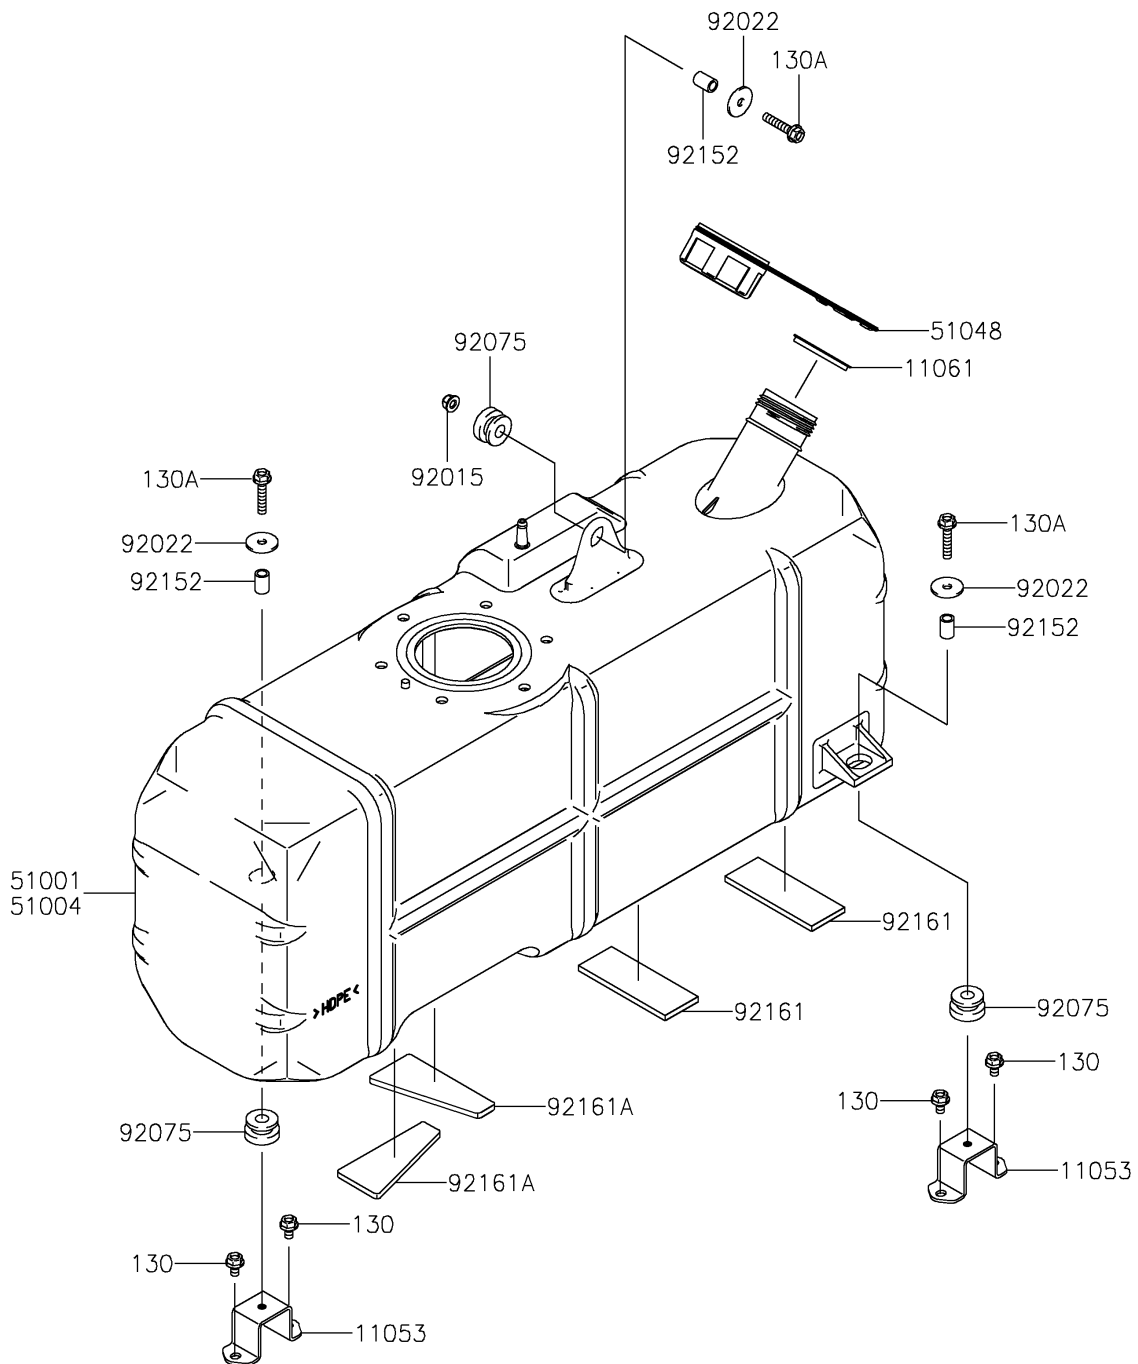

2019 MULE™ 4010 4x4

PARTS DIAGRAM

Fuel Tank

F2410

2019 MULE™ 4010 4x4

PARTS LIST

Fuel Tank

ITEM NAME

PART NUMBER

QUANTITY
