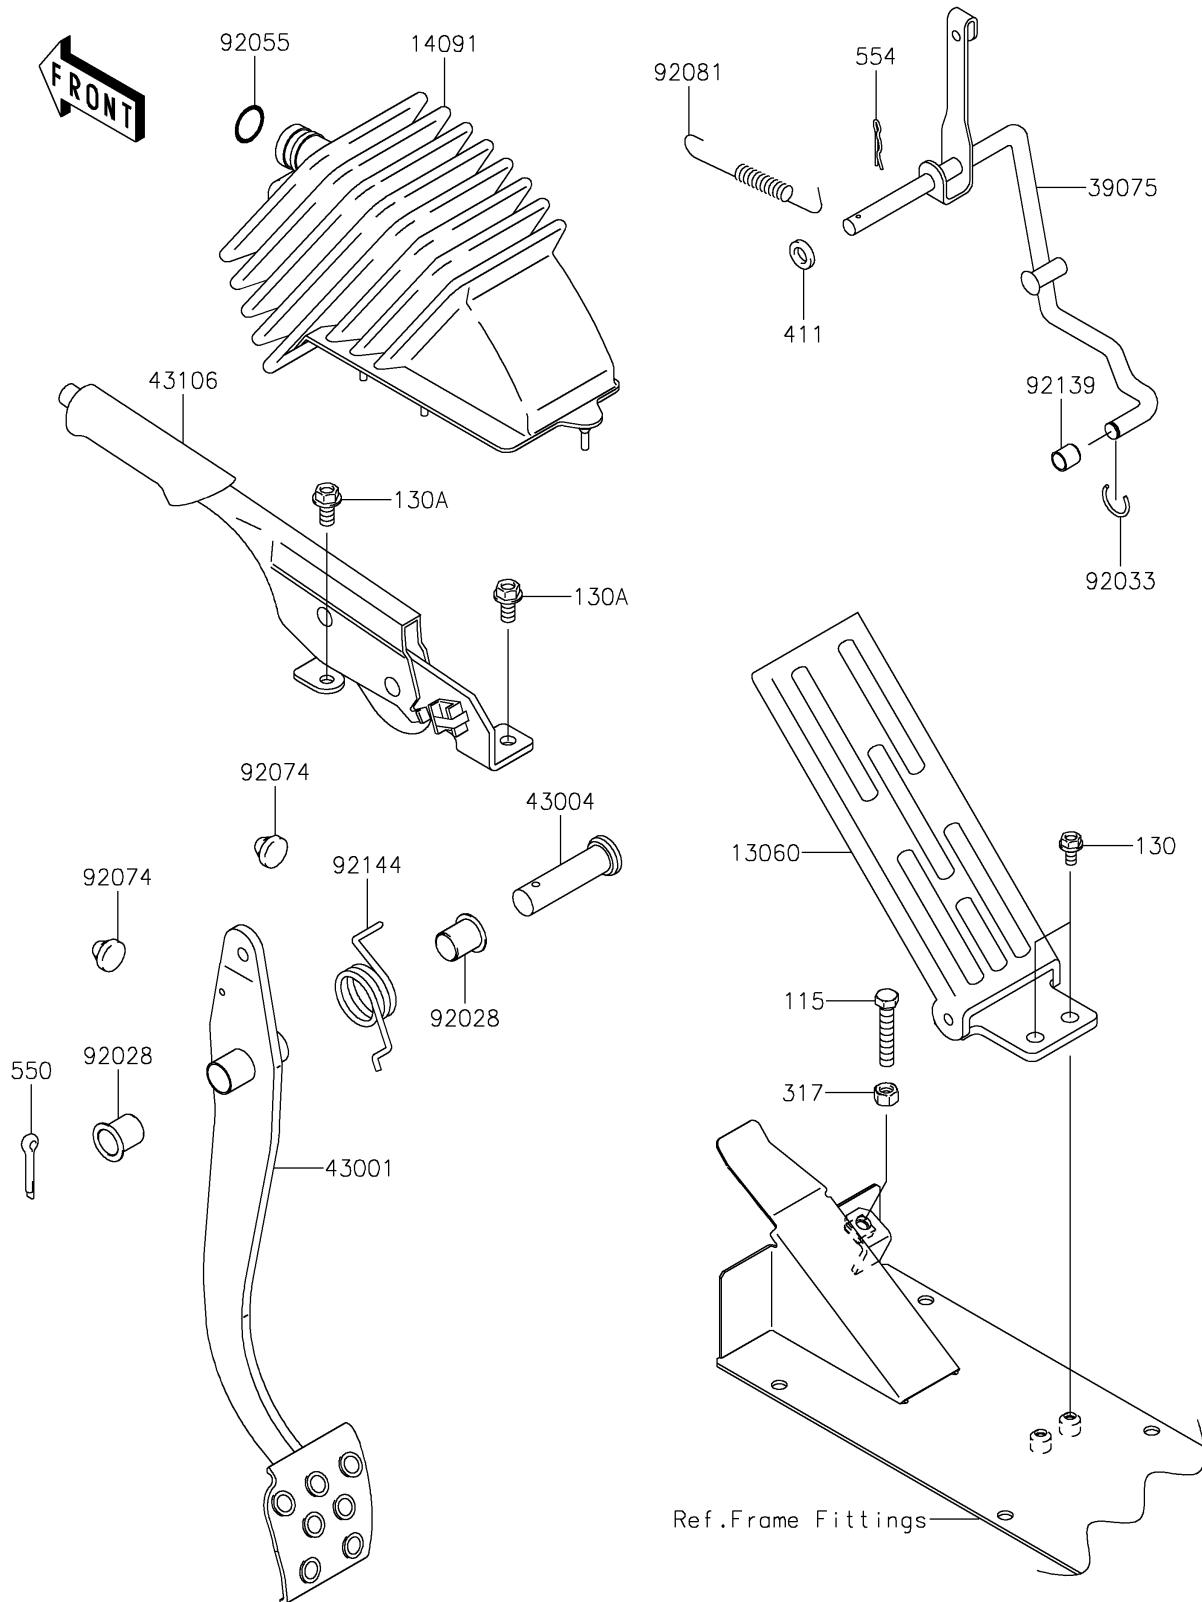

## PARTS DIAGRAM

### Brake Pedal/Throttle Lever

F2260

## PARTS LIST

### Brake Pedal/Throttle Lever

**ITEM NAME**

**PART NUMBER**

**QUANTITY**

---