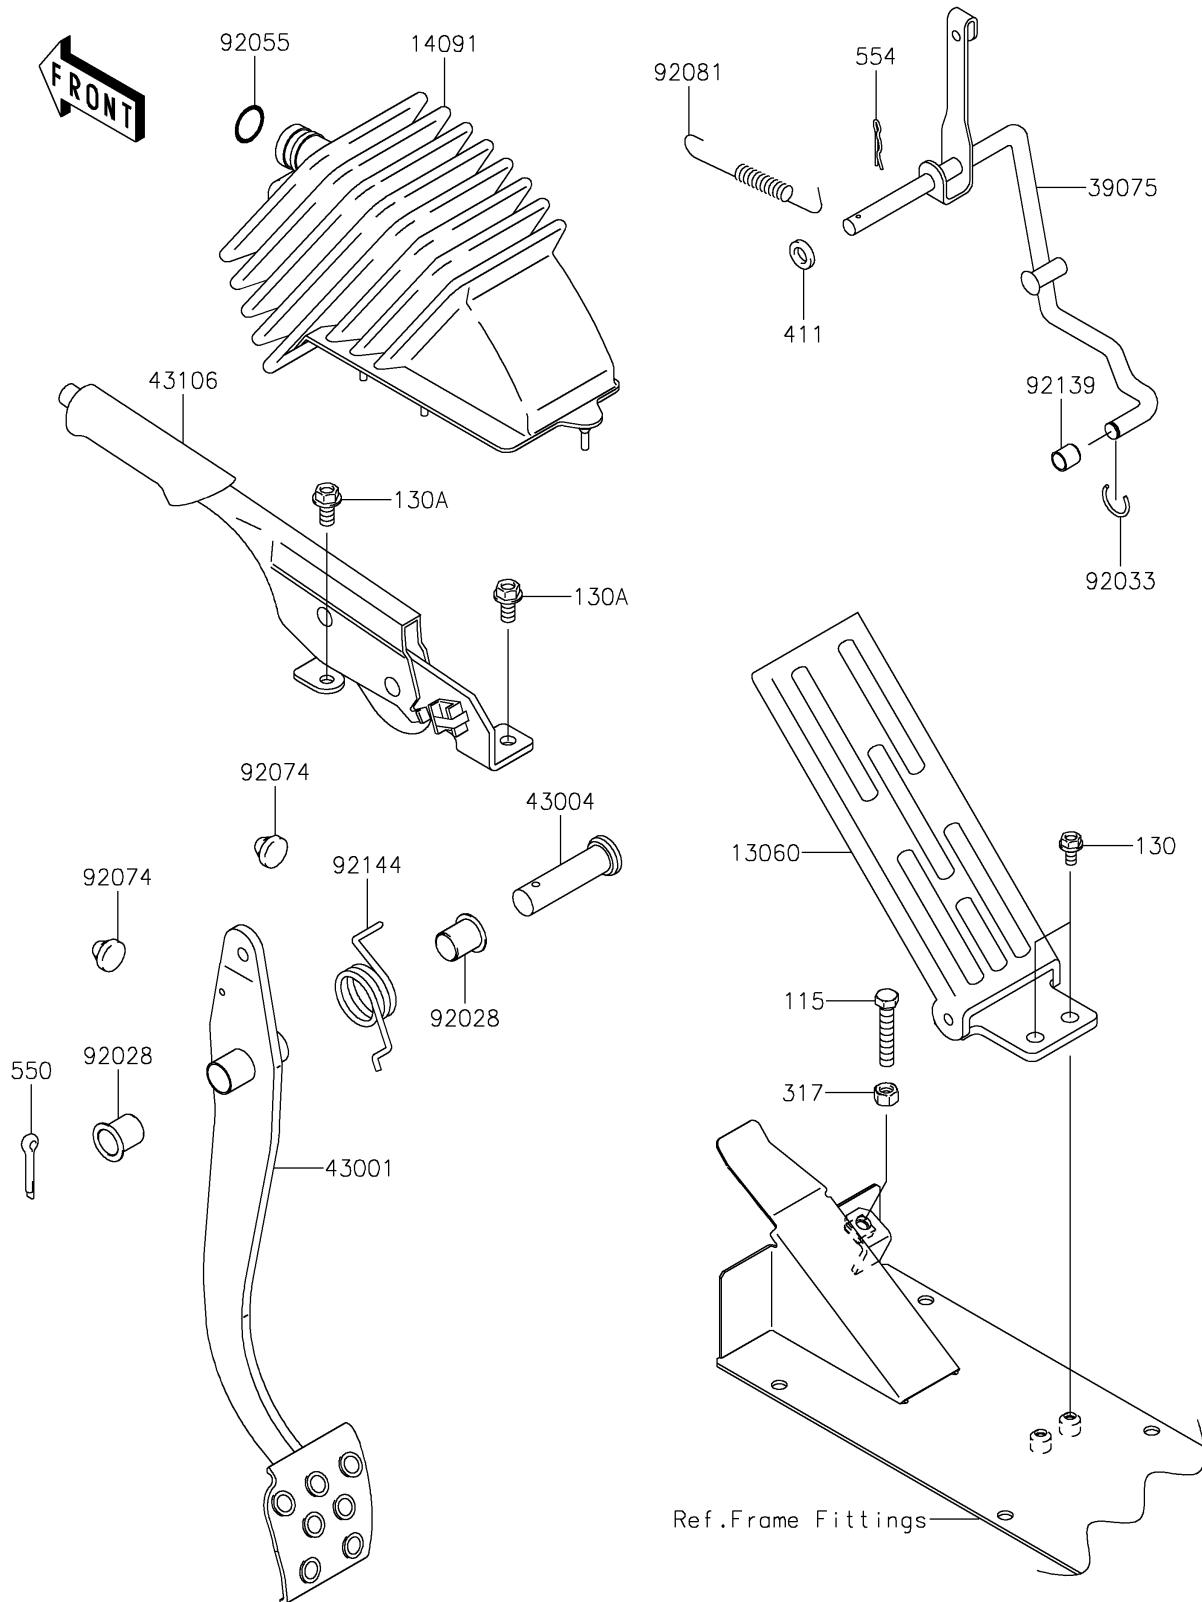

2019 MULE™ 4010 4x4

PARTS DIAGRAM

Brake Pedal/Throttle Lever

F2260

2019 MULE™ 4010 4x4

PARTS LIST

Brake Pedal/Throttle Lever

ITEM NAME

PART NUMBER

QUANTITY
