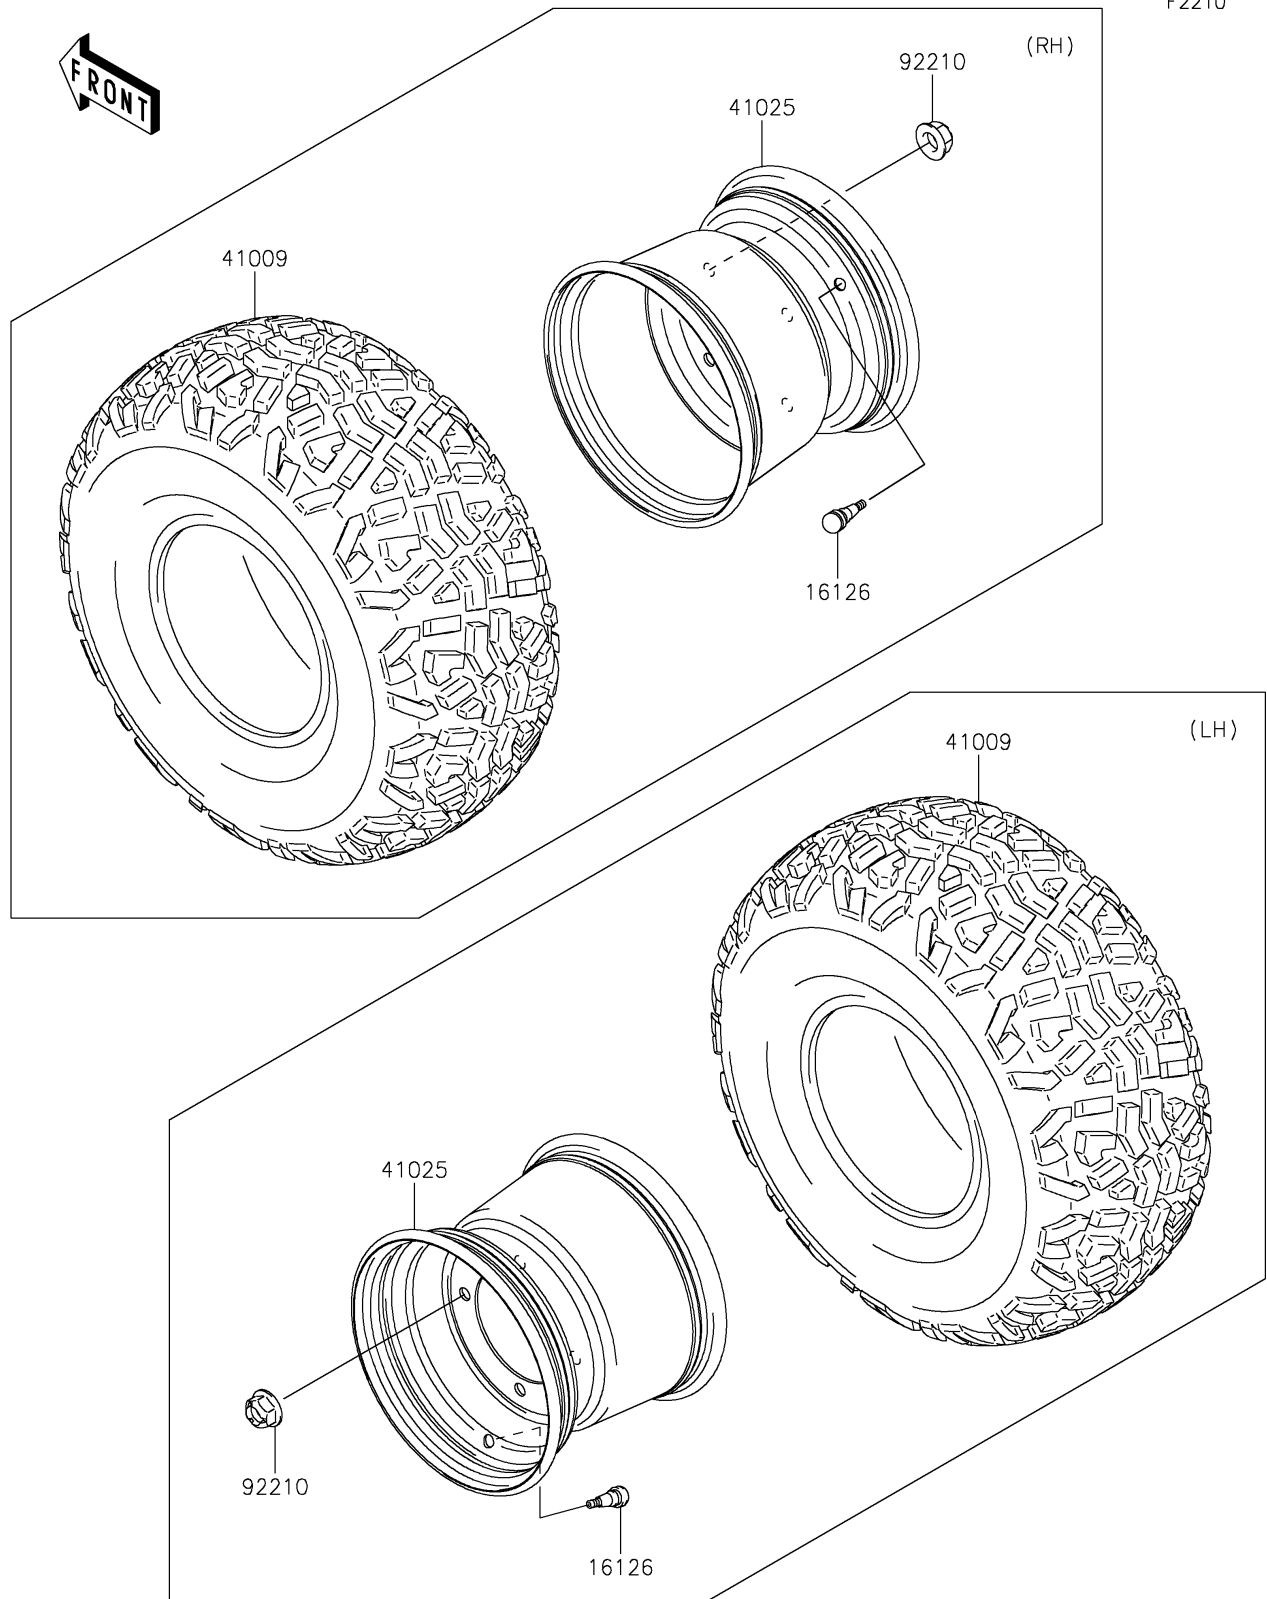

2020 MULE™ 4010 4x4

PARTS DIAGRAM

Wheels/Tires

F2210

2020 MULE™ 4010 4x4

PARTS LIST

Wheels/Tires

ITEM NAME

PART NUMBER

QUANTITY
