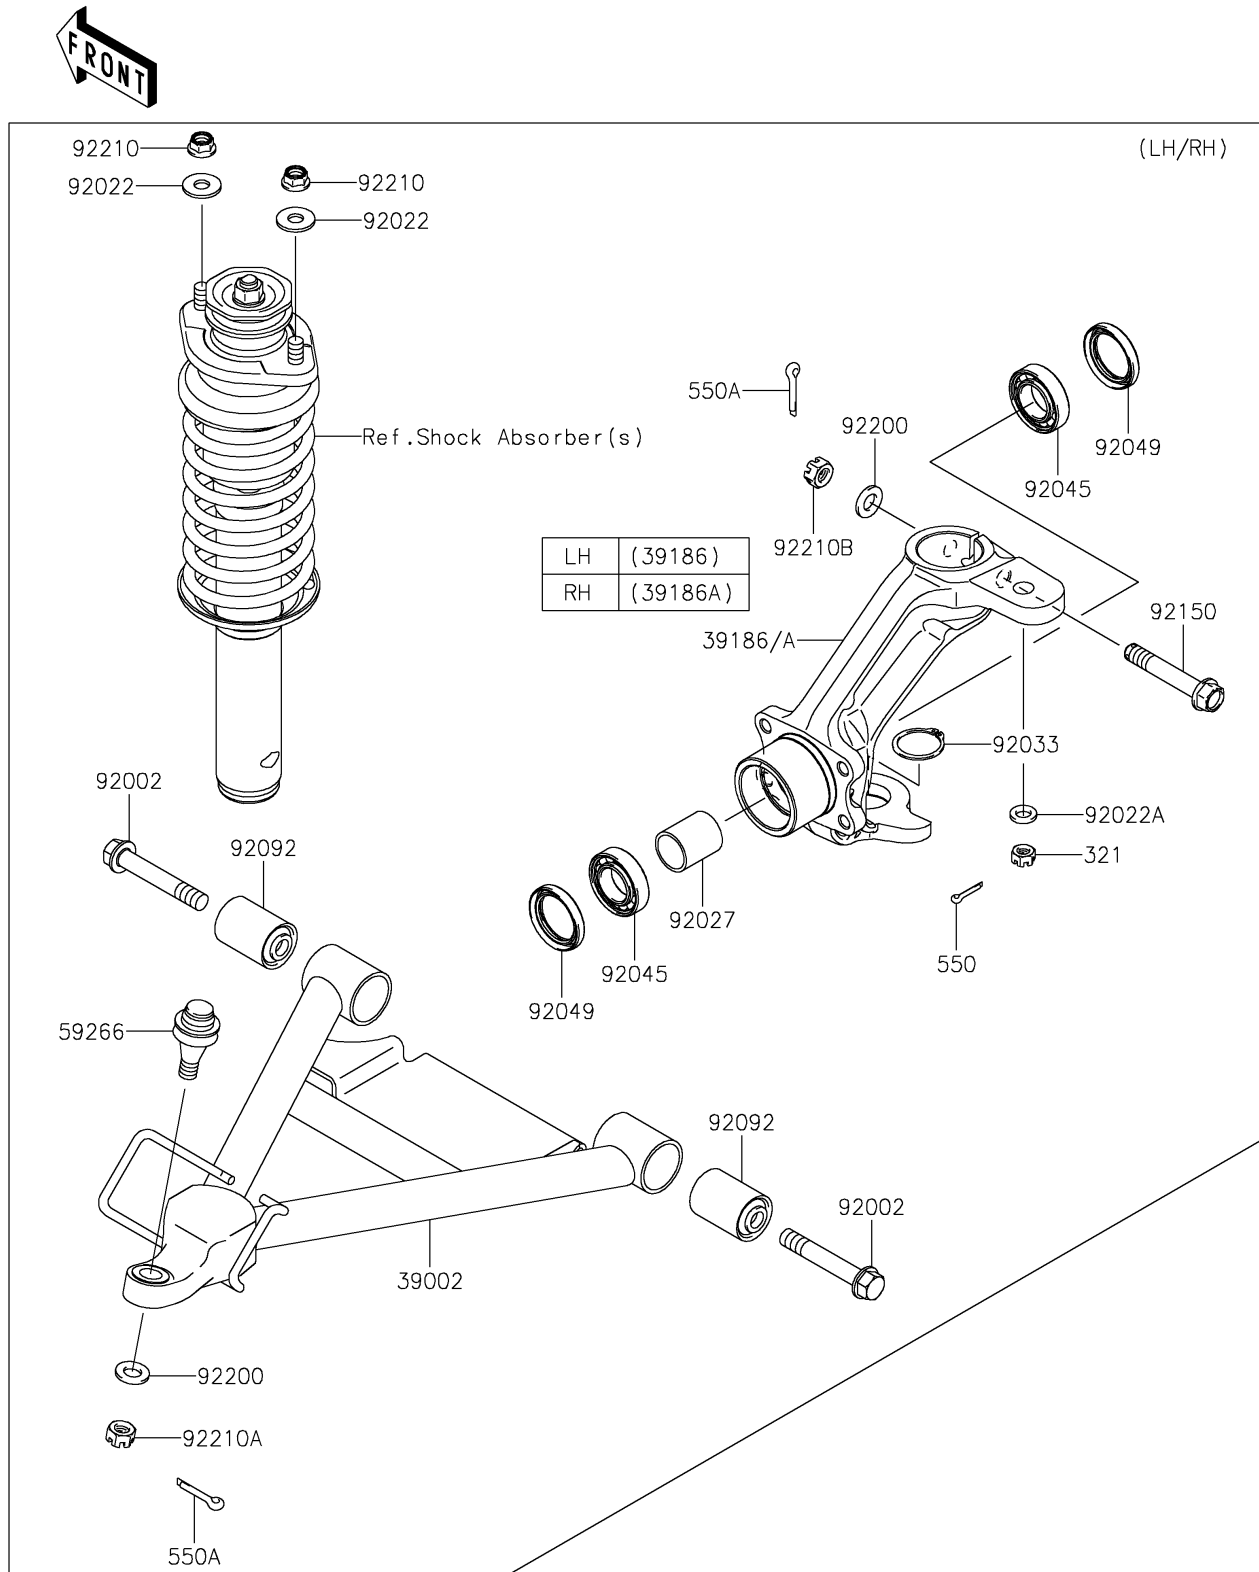

2019 MULE™ 4010 4x4

PARTS DIAGRAM

Front Suspension

F2152

2019 MULE™ 4010 4x4

PARTS LIST

Front Suspension

ITEM NAME

PART NUMBER

QUANTITY
