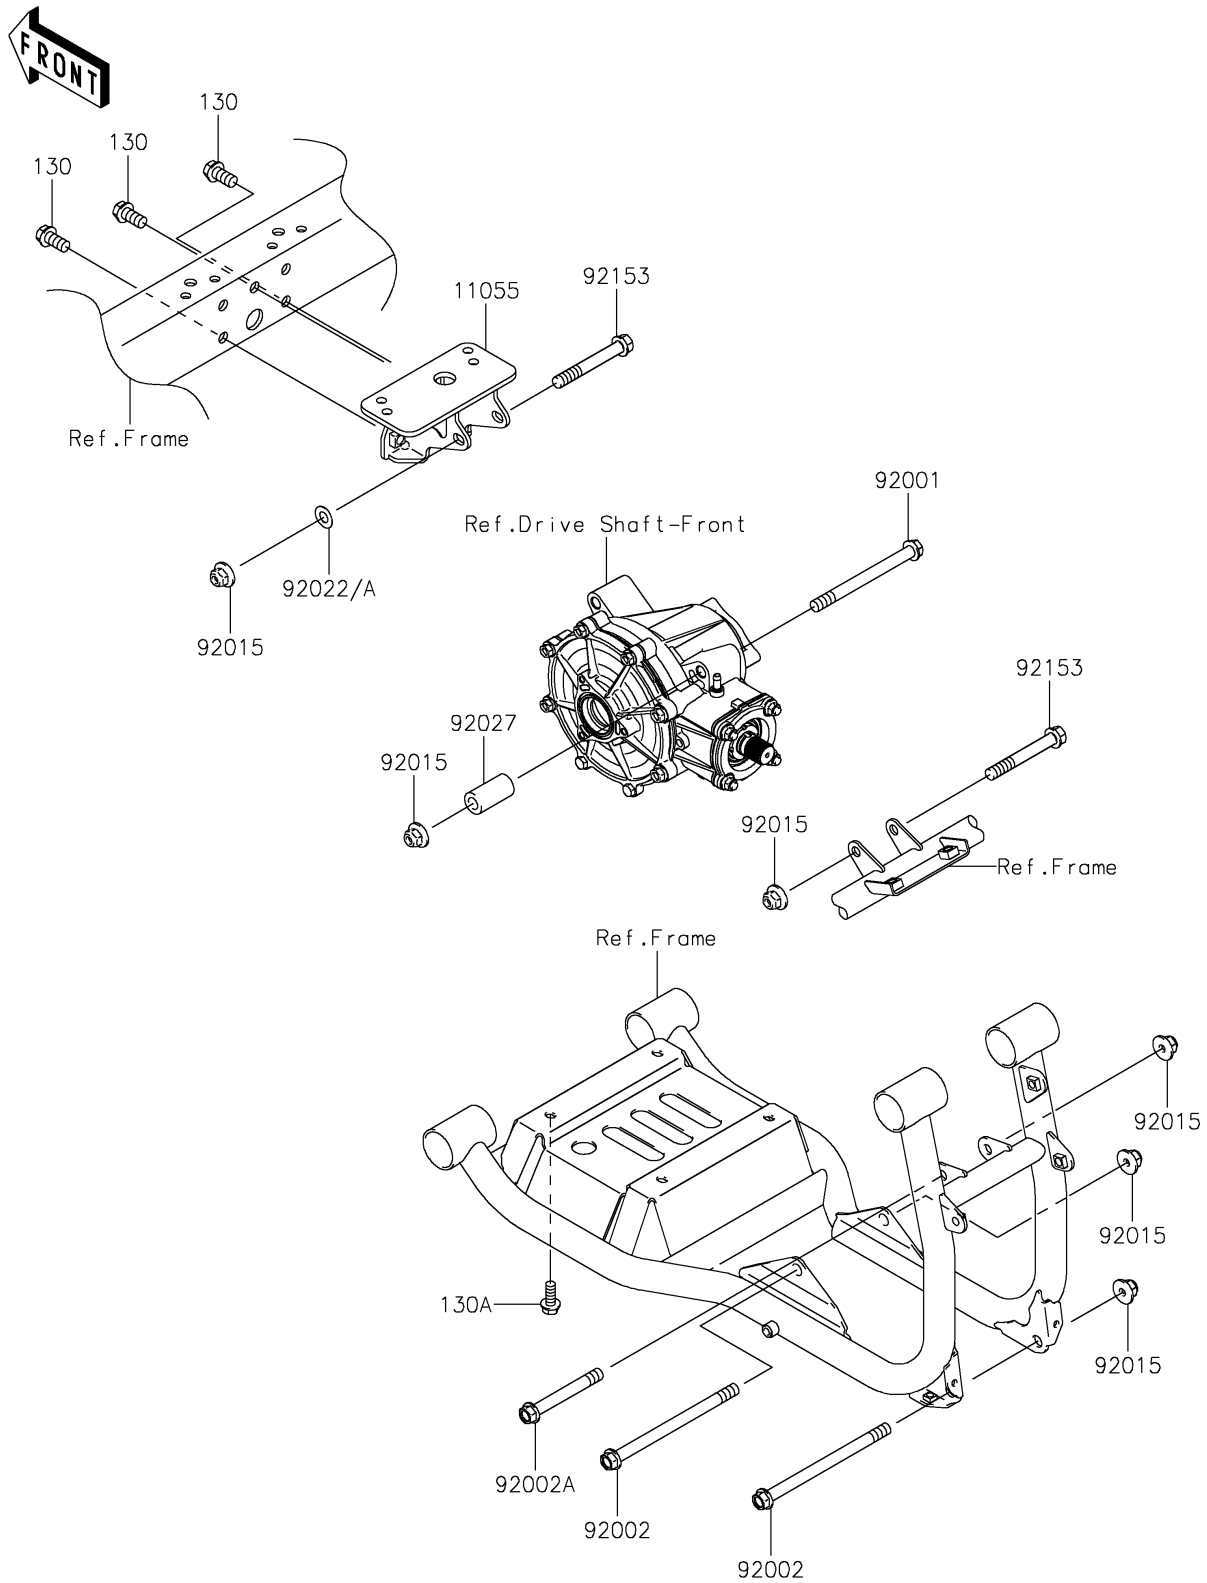

2020 MULE™ 4010 4x4

PARTS DIAGRAM

Engine Mount

F2122

2020 MULE™ 4010 4x4

PARTS LIST

Engine Mount

ITEM NAME

PART NUMBER

QUANTITY
