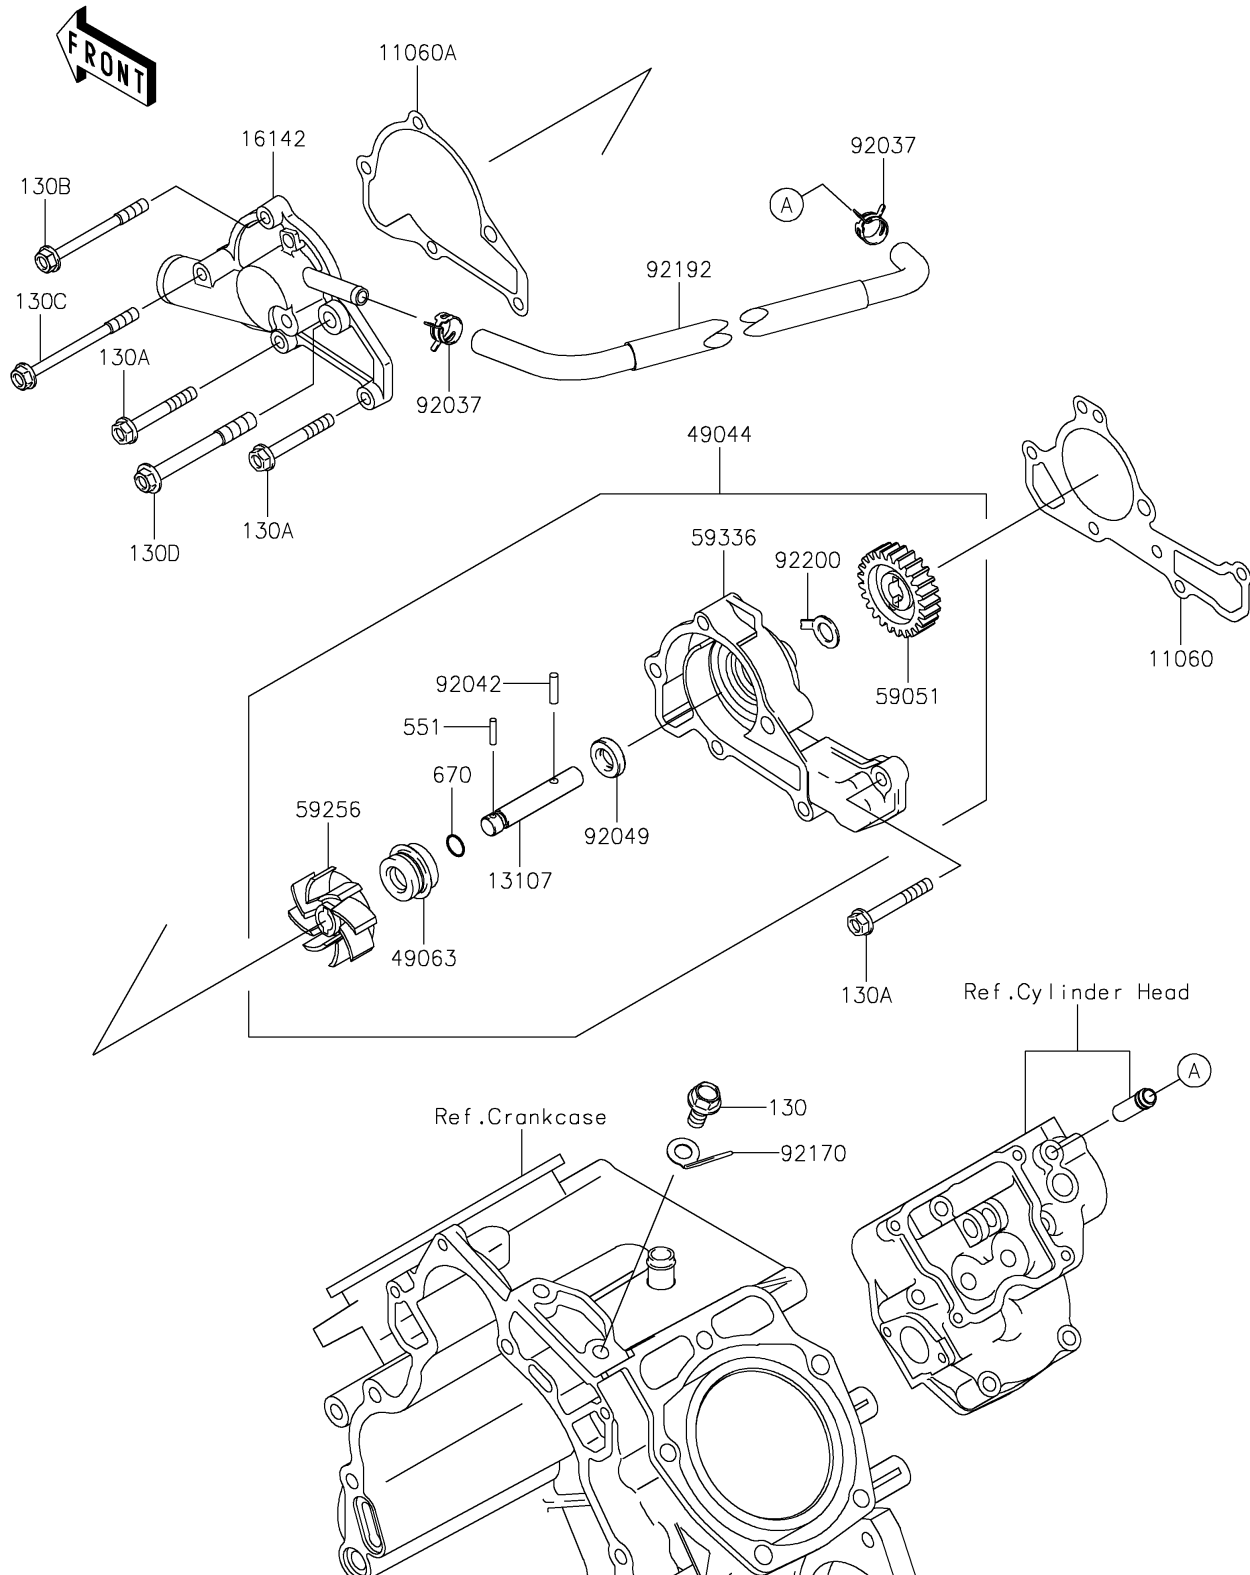

2019 MULE™ 4010 4x4

PARTS DIAGRAM

Water Pump

E3031

2019 MULE™ 4010 4x4

PARTS LIST

Water Pump

ITEM NAME

PART NUMBER

QUANTITY
