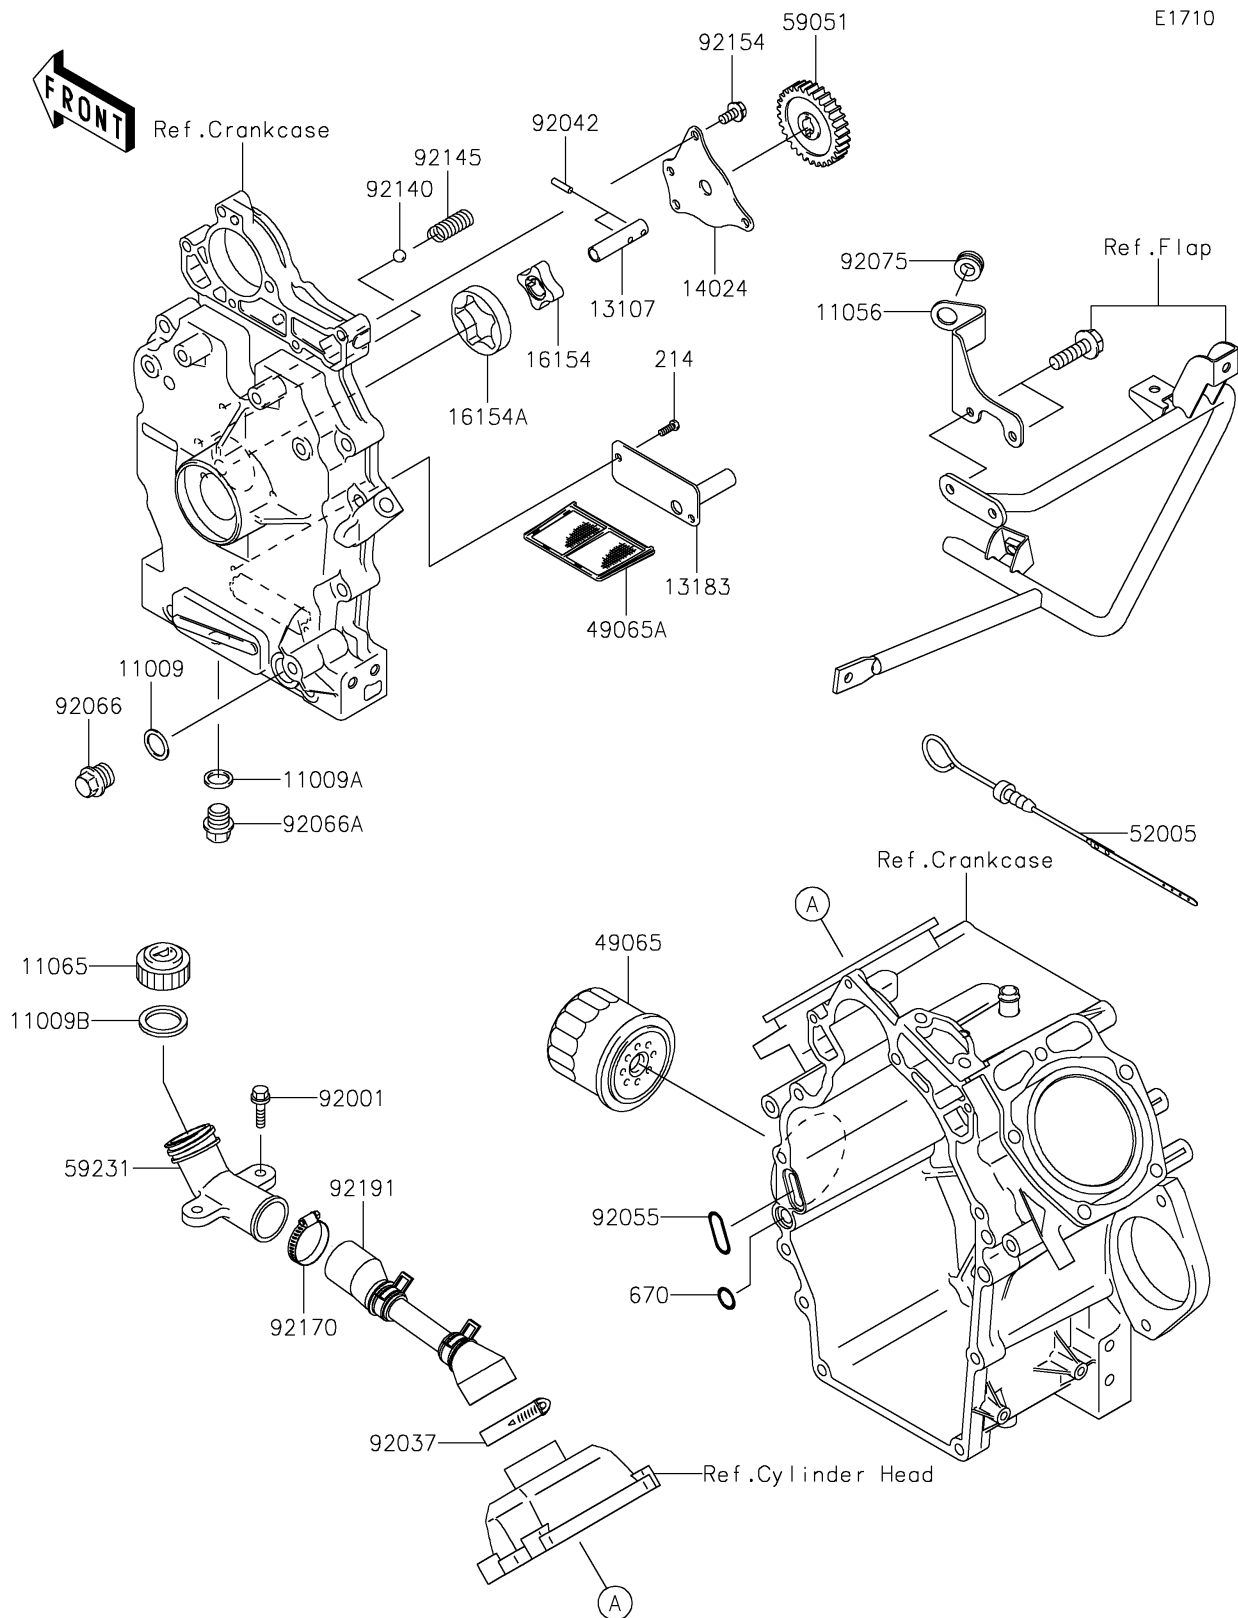

## PARTS DIAGRAM

### Oil Pump/Oil Filter

# 2020 MULE™ 4010 4x4

## PARTS LIST

Oil Pump/Oil Filter

**ITEM NAME**

**PART NUMBER**

**QUANTITY**

---