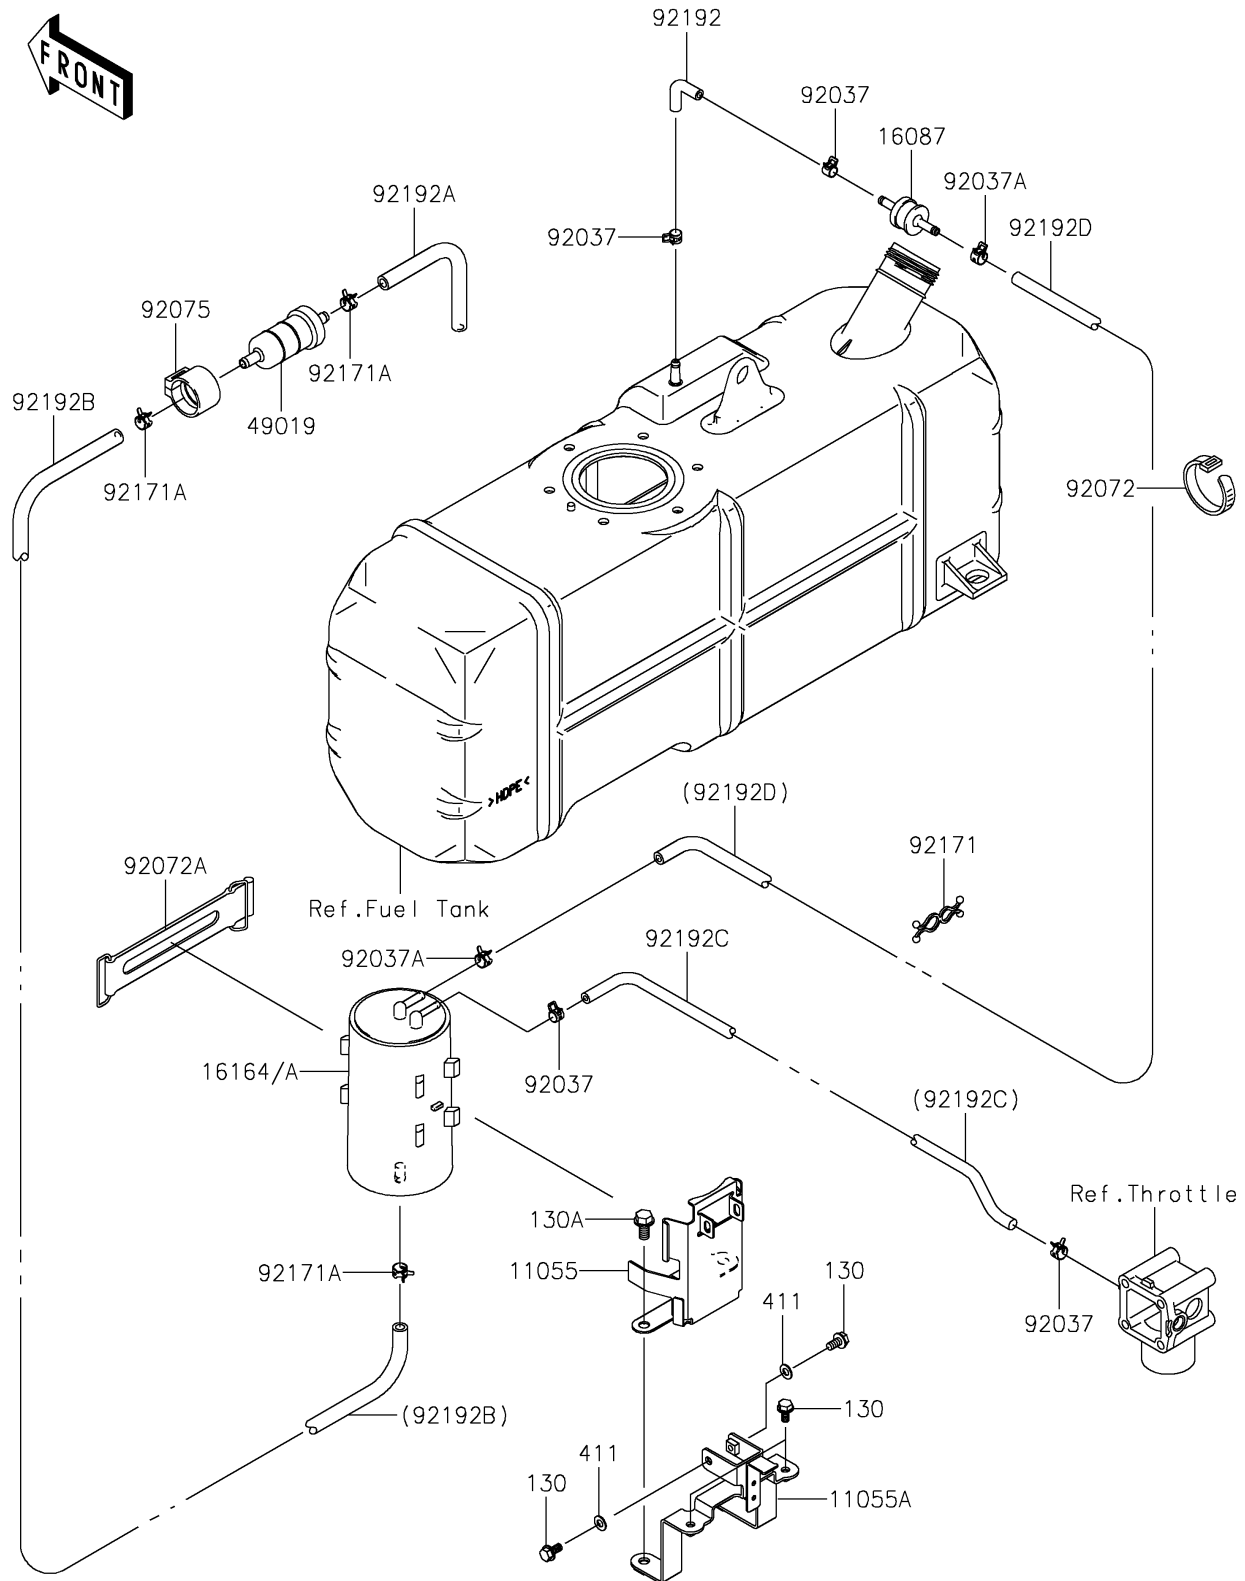

2020 MULE™ 4010 4x4

PARTS DIAGRAM

Fuel Evaporative System

E1650

2020 MULE™ 4010 4x4

PARTS LIST

Fuel Evaporative System

ITEM NAME

PART NUMBER

QUANTITY
