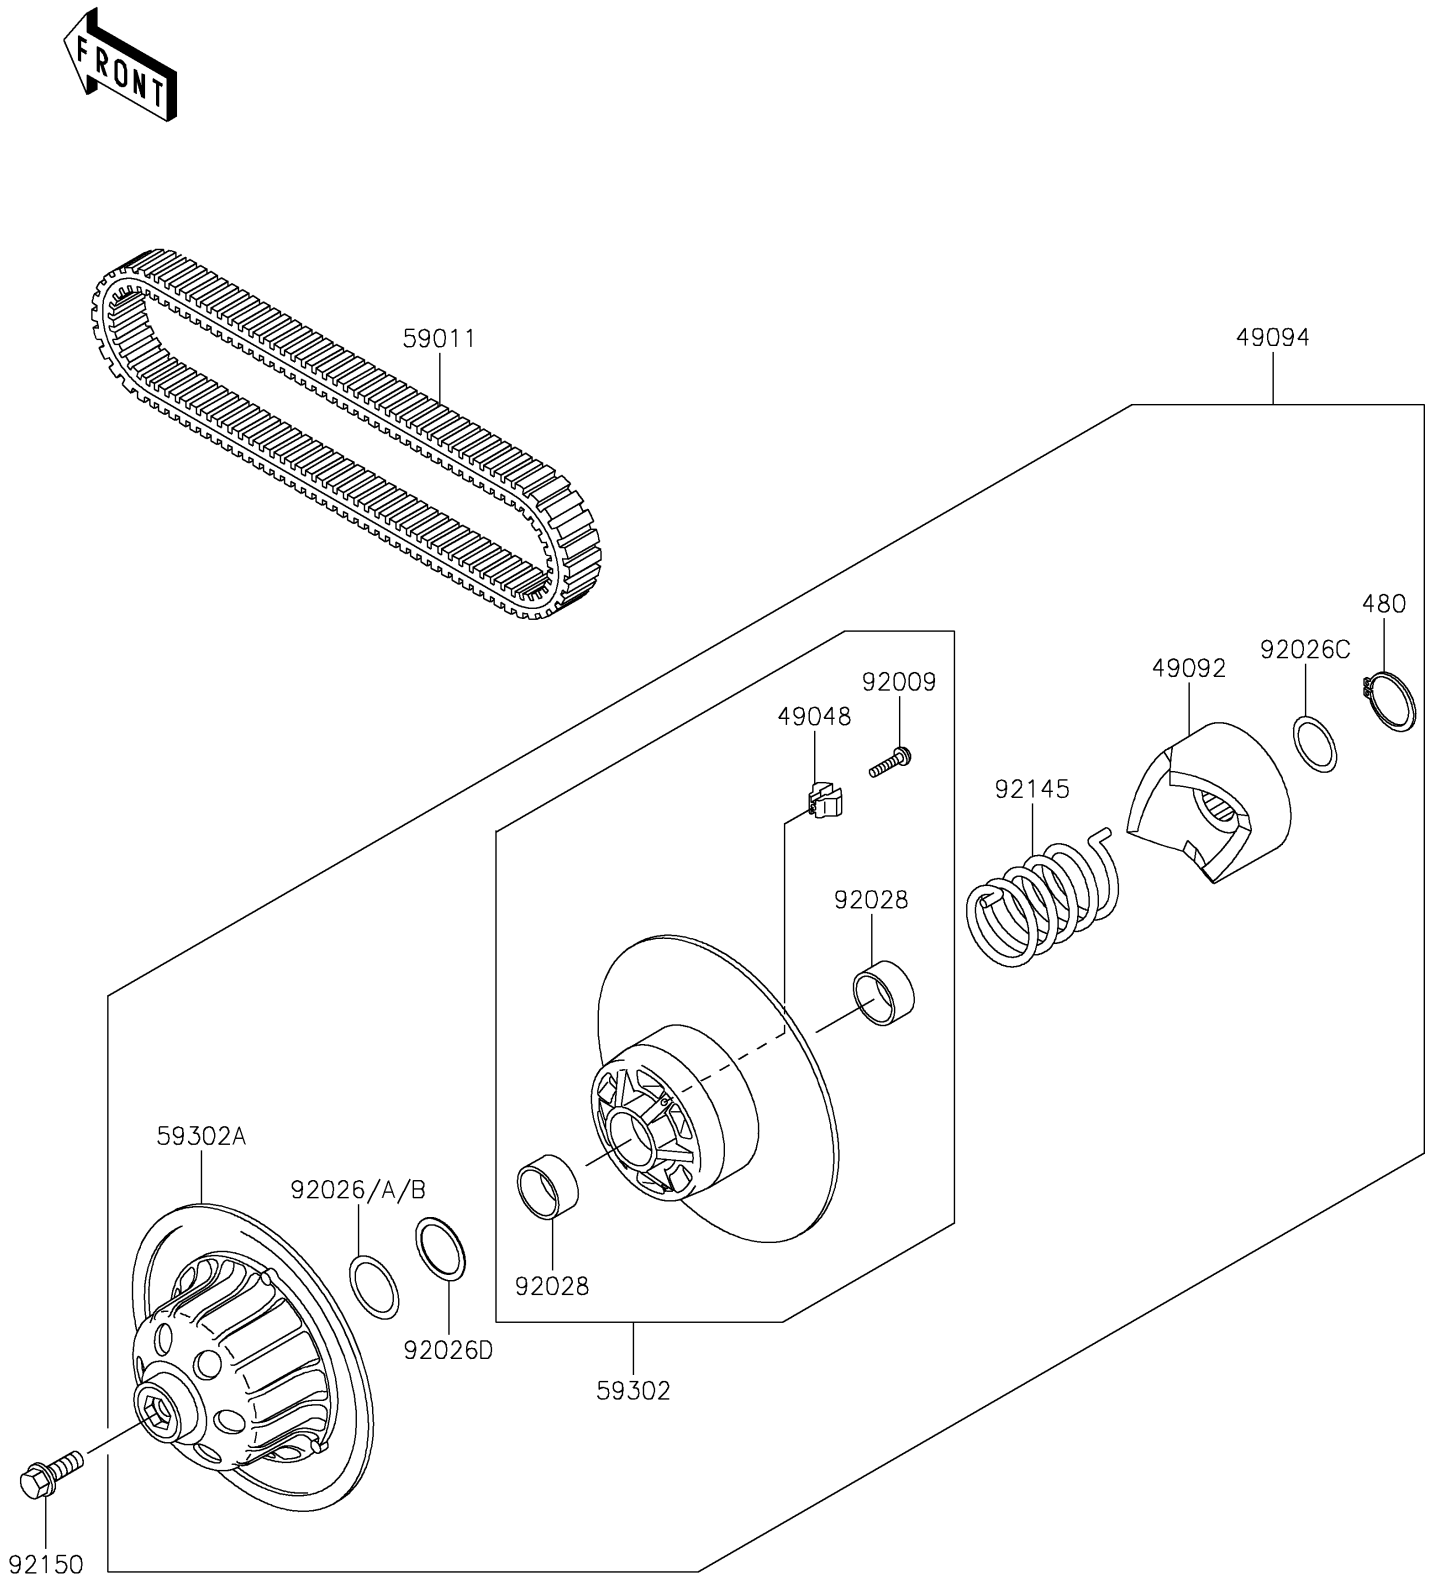

2020 MULE™ 4010 4x4

PARTS DIAGRAM

Driven Converter/Drive Belt

E1392

2020 MULE™ 4010 4x4

PARTS LIST

Driven Converter/Drive Belt

ITEM NAME

PART NUMBER

QUANTITY
