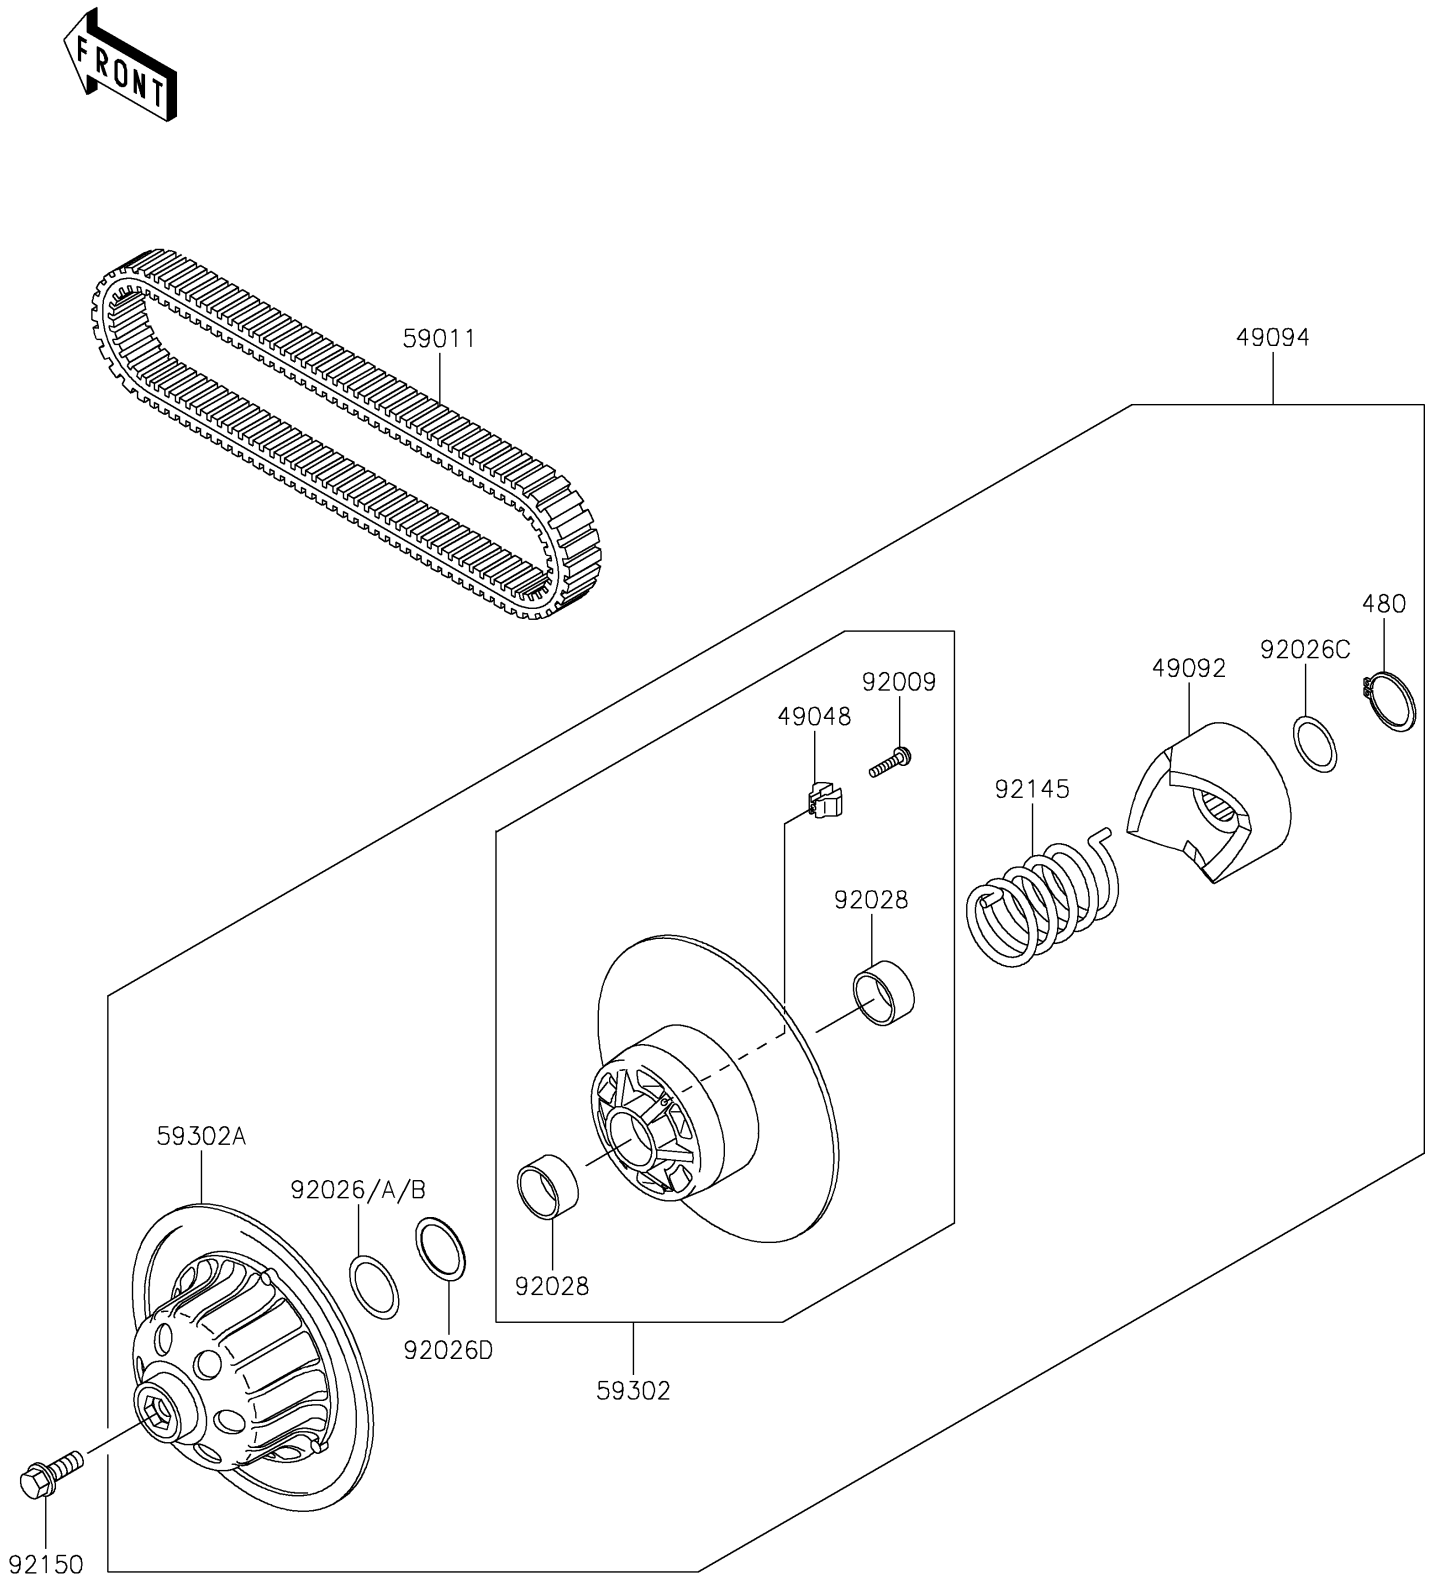

2019 MULE™ 4010 4x4

PARTS DIAGRAM

Driven Converter/Drive Belt

E1392

2019 MULE™ 4010 4x4

PARTS LIST

Driven Converter/Drive Belt

ITEM NAME

PART NUMBER

QUANTITY
