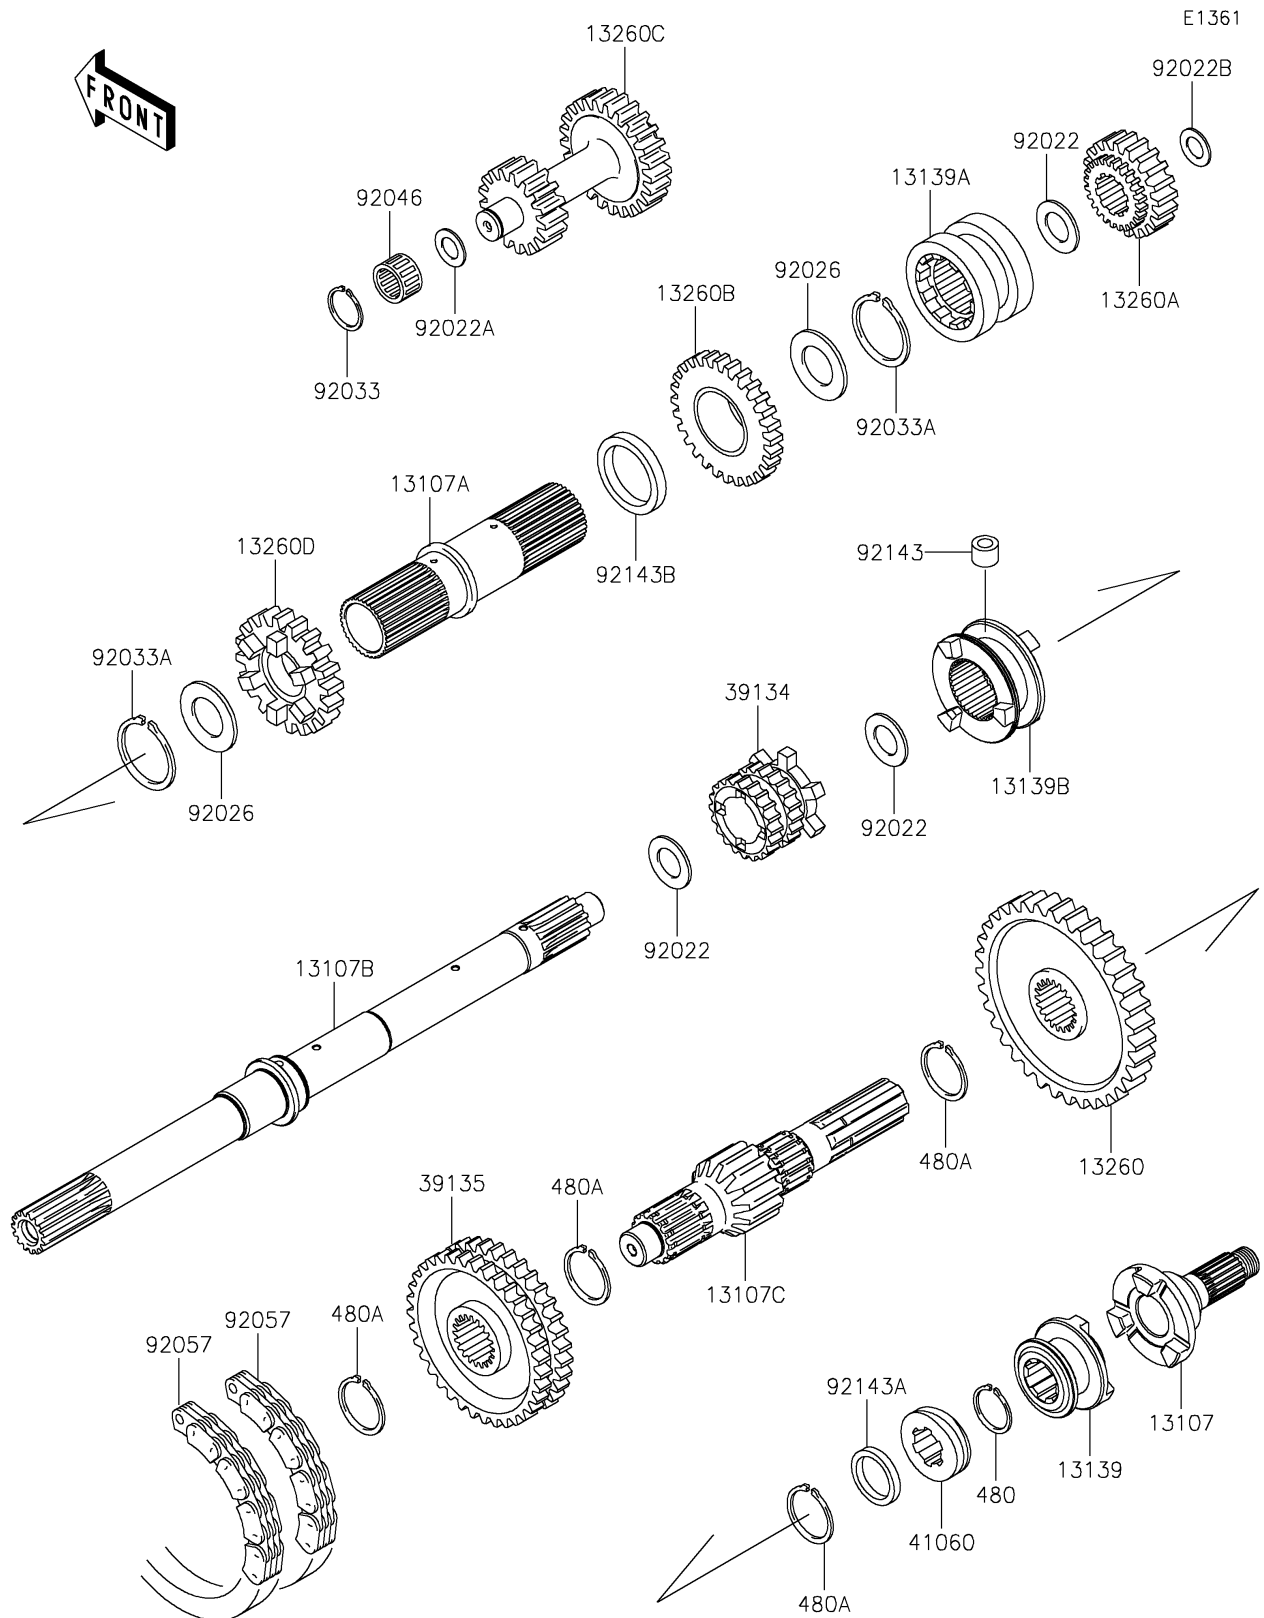

2020 MULE™ 4010 4x4

PARTS DIAGRAM

Transmission

2020 MULE™ 4010 4x4

PARTS LIST

Transmission

ITEM NAME

PART NUMBER

QUANTITY
