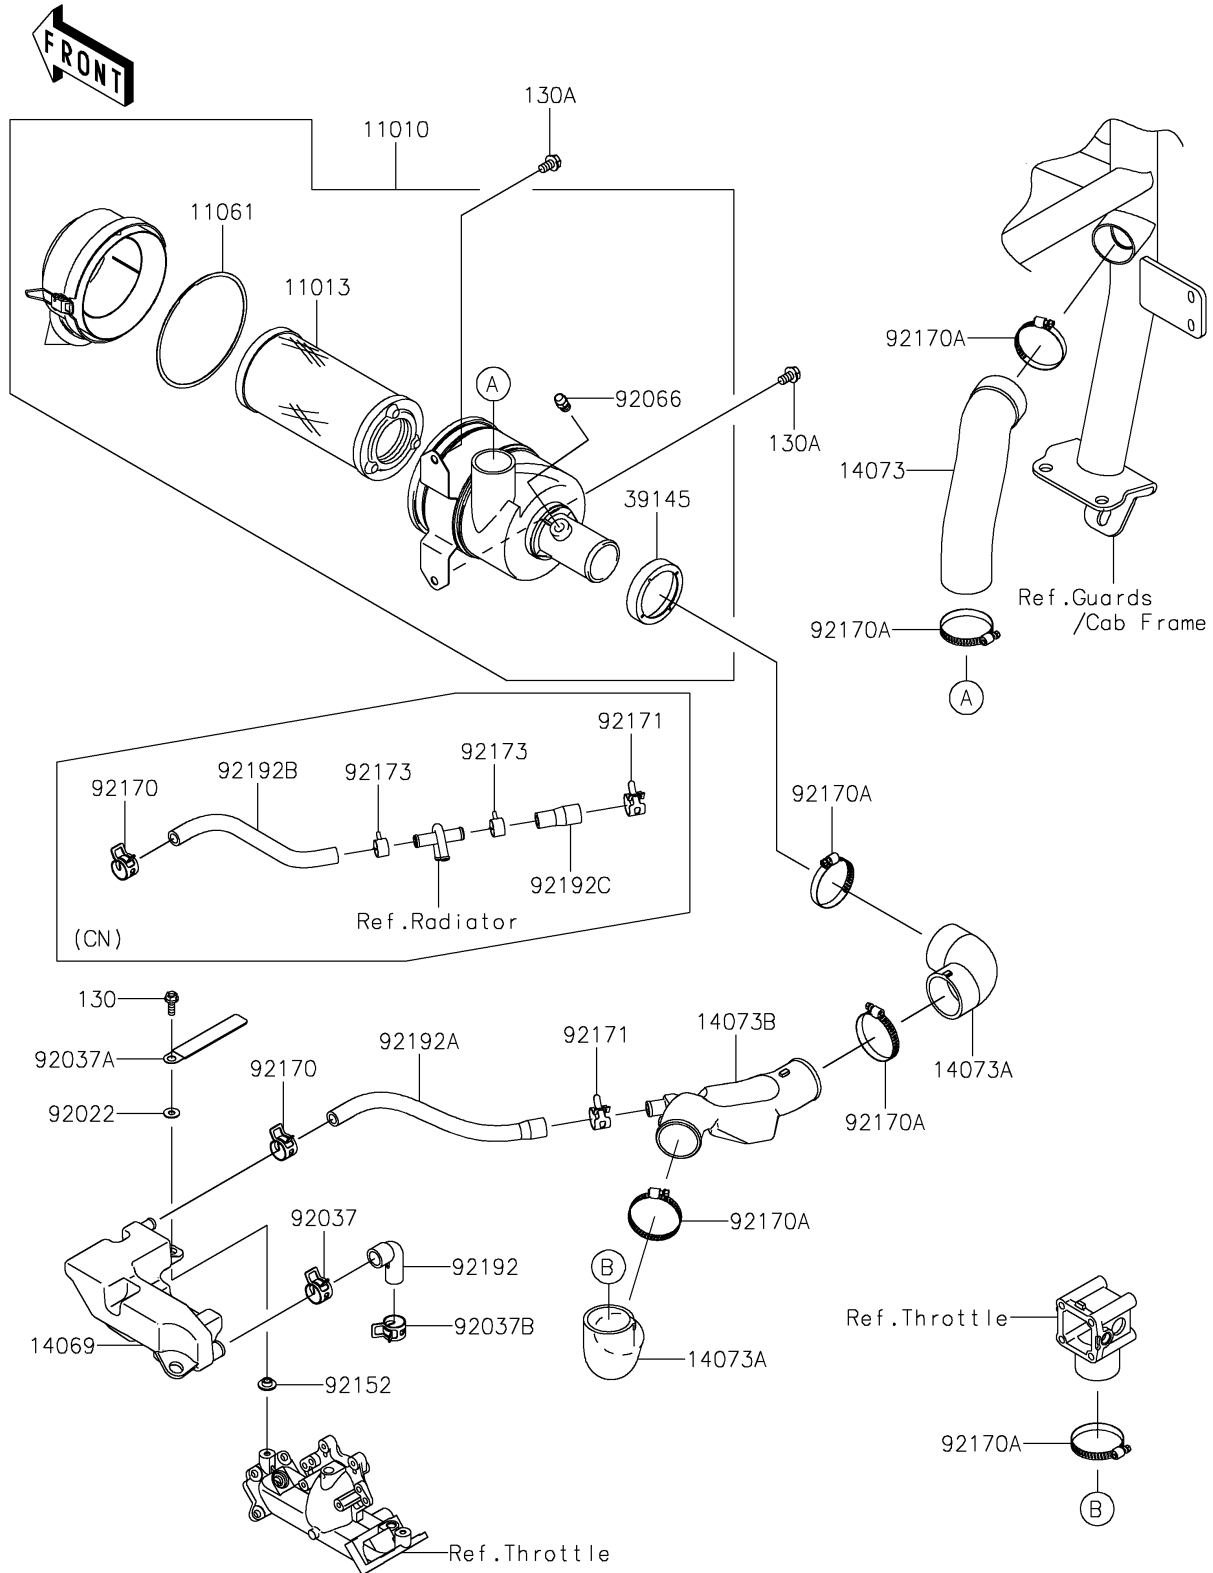

2020 MULE™ 4010 4x4

PARTS DIAGRAM

Air Cleaner

E1130

2020 MULE™ 4010 4x4

PARTS LIST

Air Cleaner

ITEM NAME	PART NUMBER	QUANTITY
FILTER-ASSY-AIR (Ref # 11010)	11010-0885	1
ELEMENT-AIR FILTER (Ref # 11013)	11013-1290	1
GASKET,AIR FILTER (Ref # 11061)	11061-1078	1
BREATHER (Ref # 14069)	14069-0018	1
DUCT,RR BAR-A/C (Ref # 14073)	14073-0236	1
DUCT (Ref # 14073A)	14073-0773	2
DUCT (Ref # 14073B)	14073-0784	1
TRIM-SEAL (Ref # 39145)	39145-1133	1
WASHER,6.5X16X1.0 (Ref # 92022)	92022-1093	1
CLAMP,HOSE CLIP (Ref # 92037)	92037-1460	1
CLAMP,HARNESS,L=100 (Ref # 92037A)	92037-1636	1
CLAMP (Ref # 92037B)	92037-1678	1
PLUG (Ref # 92066)	92066-0914	1
COLLAR (Ref # 92152)	92152-2069	1
CLAMP (Ref # 92170)	92170-1491	1
CLAMP (Ref # 92170A)	92170-1674	6
CLAMP,18.8MM (Ref # 92171)	92171-2056	1
CLAMP (Ref # 92173)	92173-1484	2
TUBE,CRANKCASE-BREATHER (Ref # 92192)	92192-1285	1
TUBE,10X16X243 (Ref # 92192B)	92192-1856	1
TUBE,JOINT-INTAKE (Ref # 92192C)	92192-1857	1
BOLT-FLANGED,6X18 (Ref # 130)	130BA0618	1
BOLT-FLANGED,8X14 (Ref # 130A)	130BB0814	2