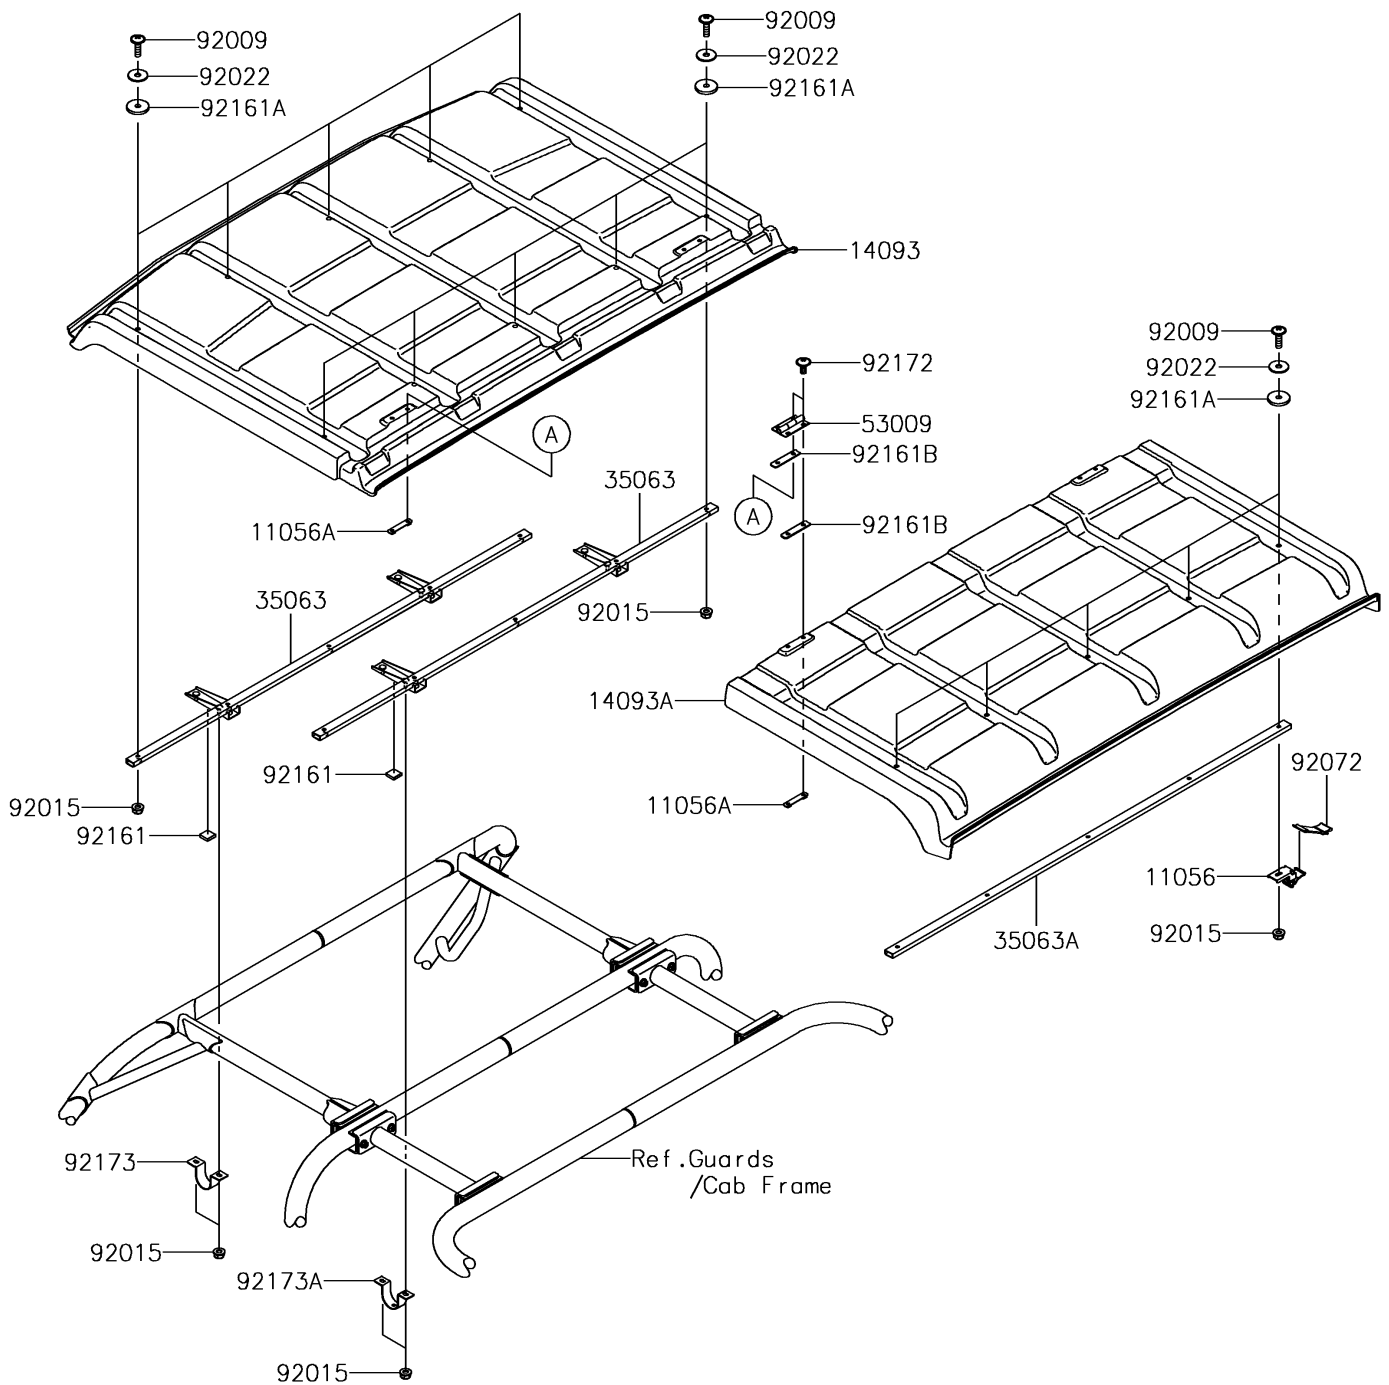

2018 MULE™ 4010 TRANS4x4®

PARTS DIAGRAM

Sun Top

F2876