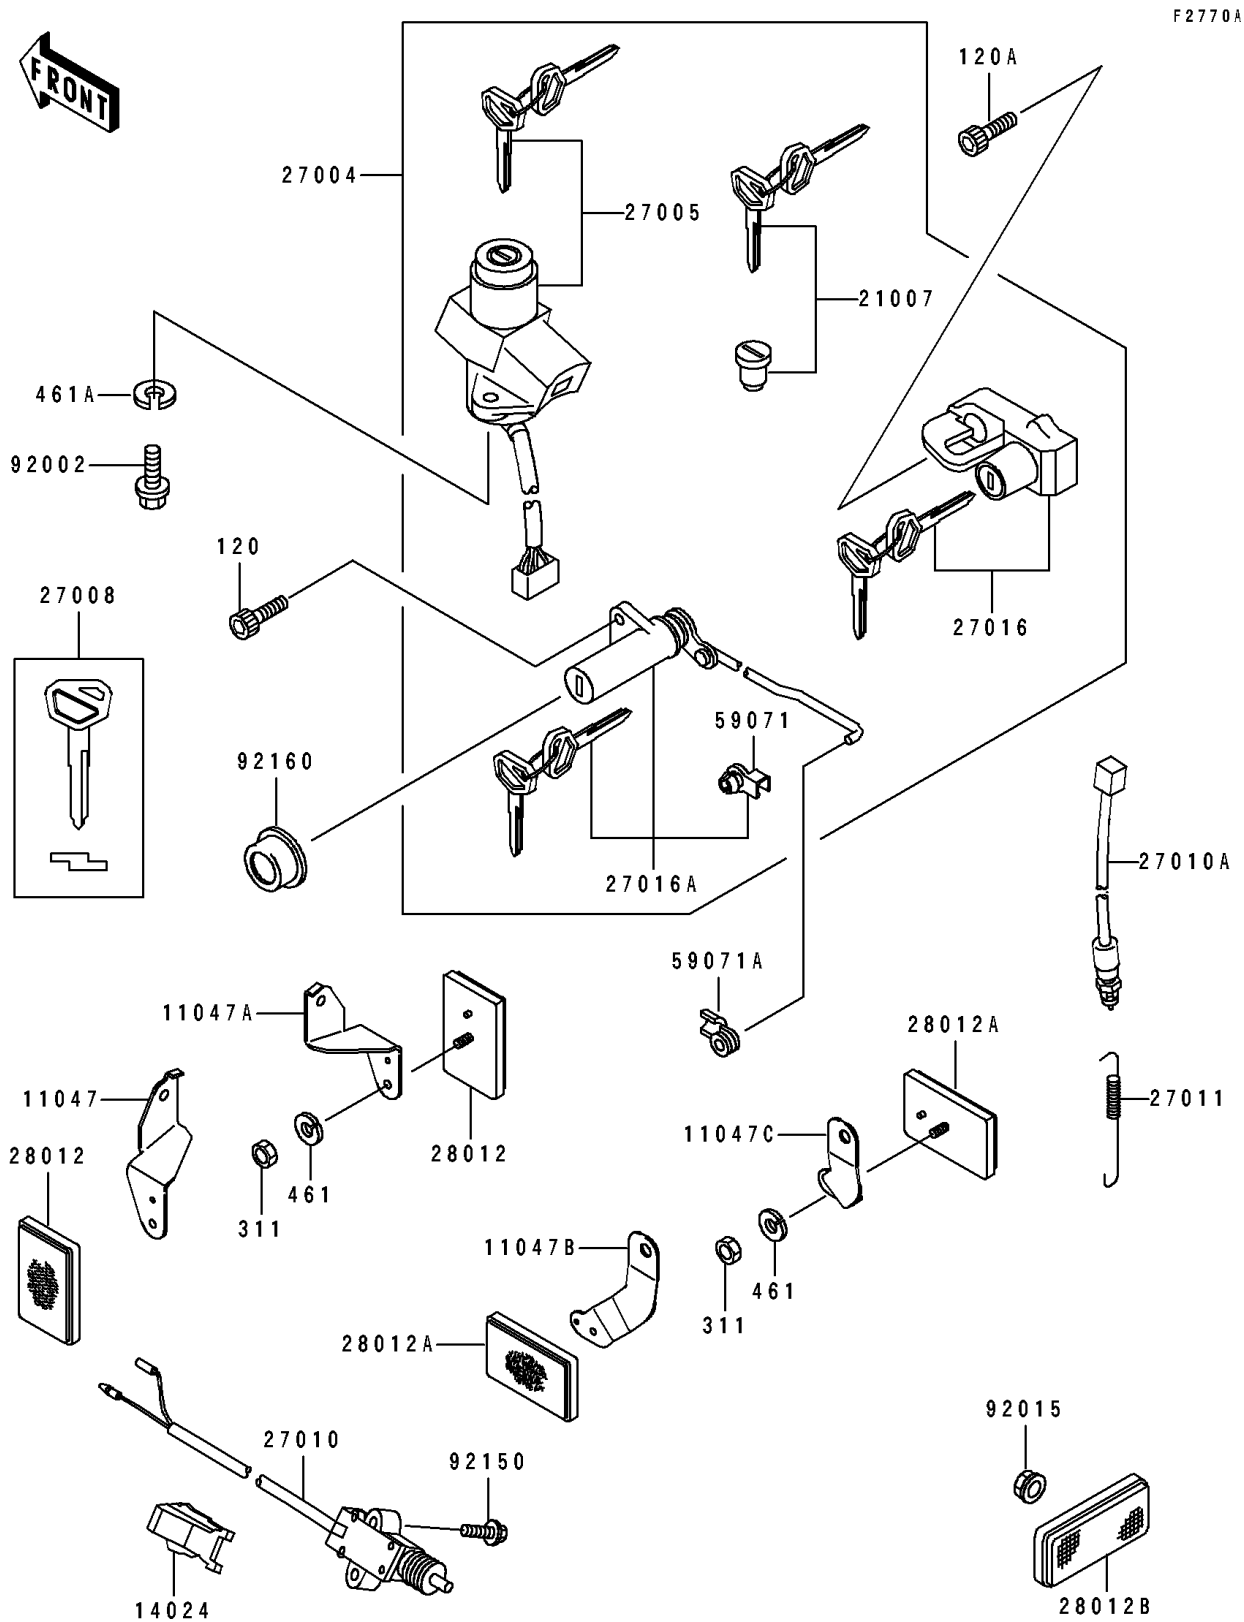

1994 ZR1100 Zephyr

PARTS DIAGRAM

Ignition Switch/Locks/Reflectors

1994 ZR1100 Zephyr

PARTS LIST

Ignition Switch/Locks/Reflectors

ITEM NAME

PART NUMBER

QUANTITY
