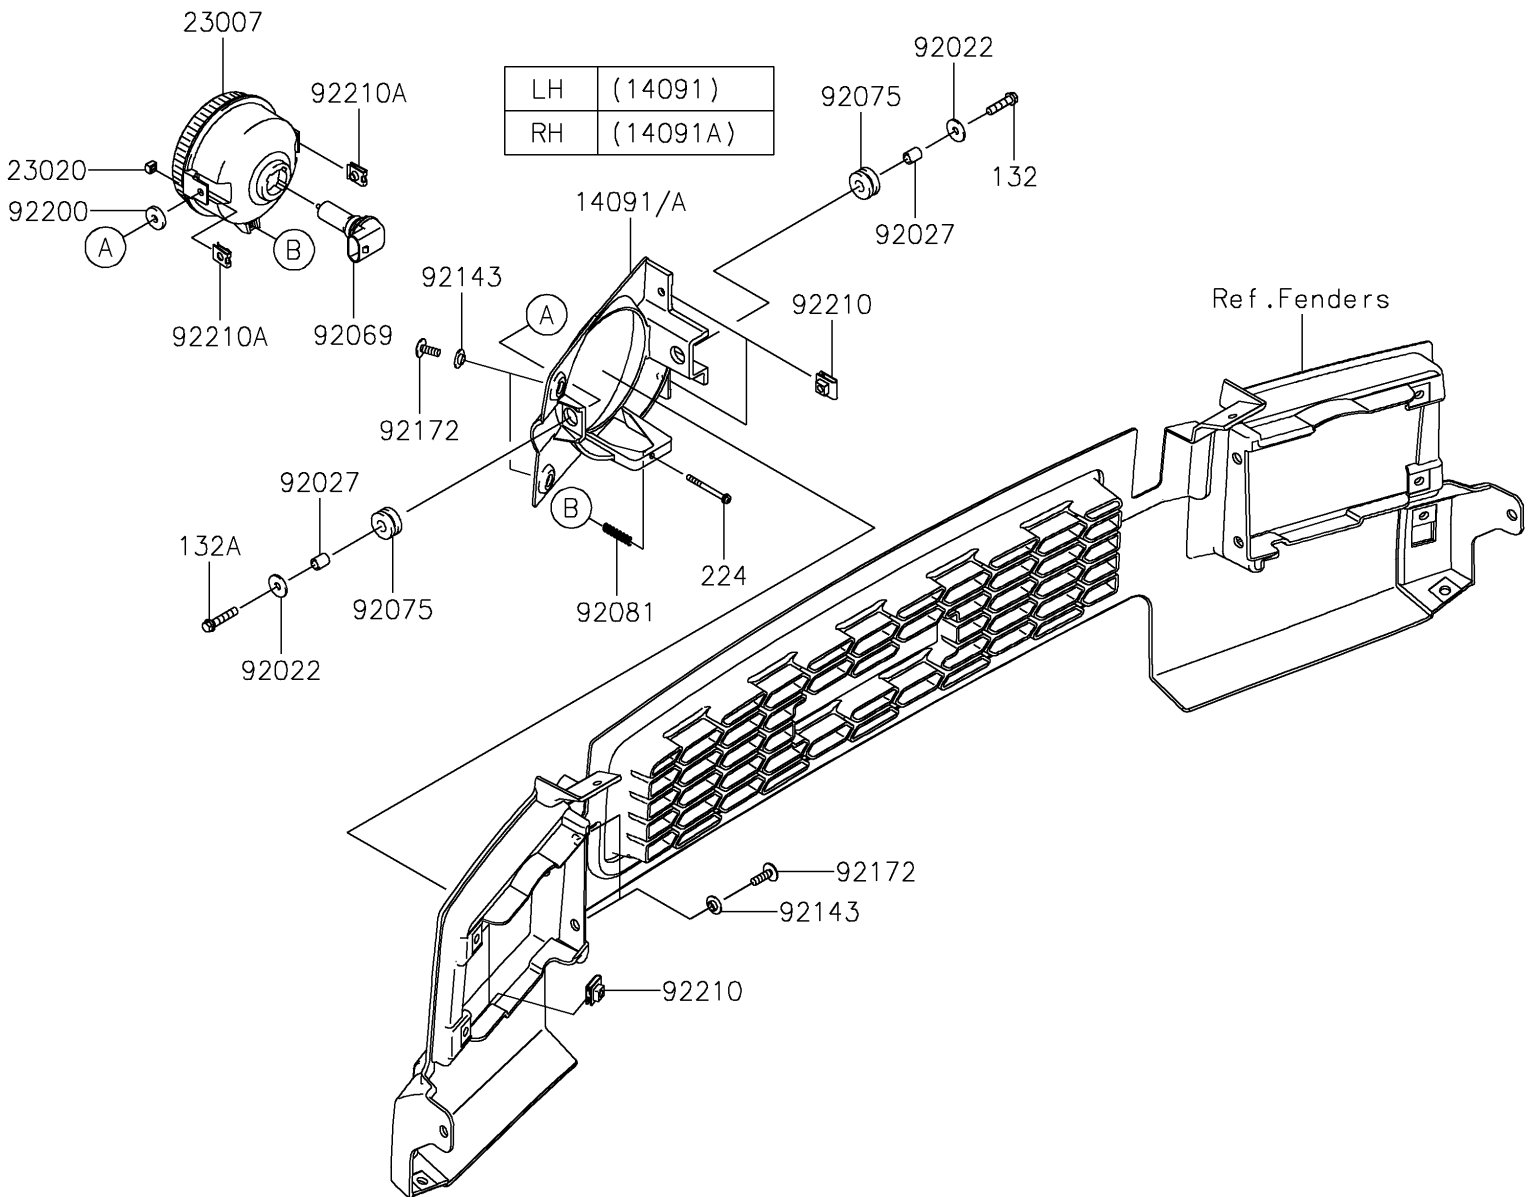

2018 MULE 4000 TRANS™

PARTS DIAGRAM

Headlight(s)

F2710

2018 MULE 4000 TRANS™

PARTS LIST

Headlight(s)

ITEM NAME

PART NUMBER

QUANTITY
