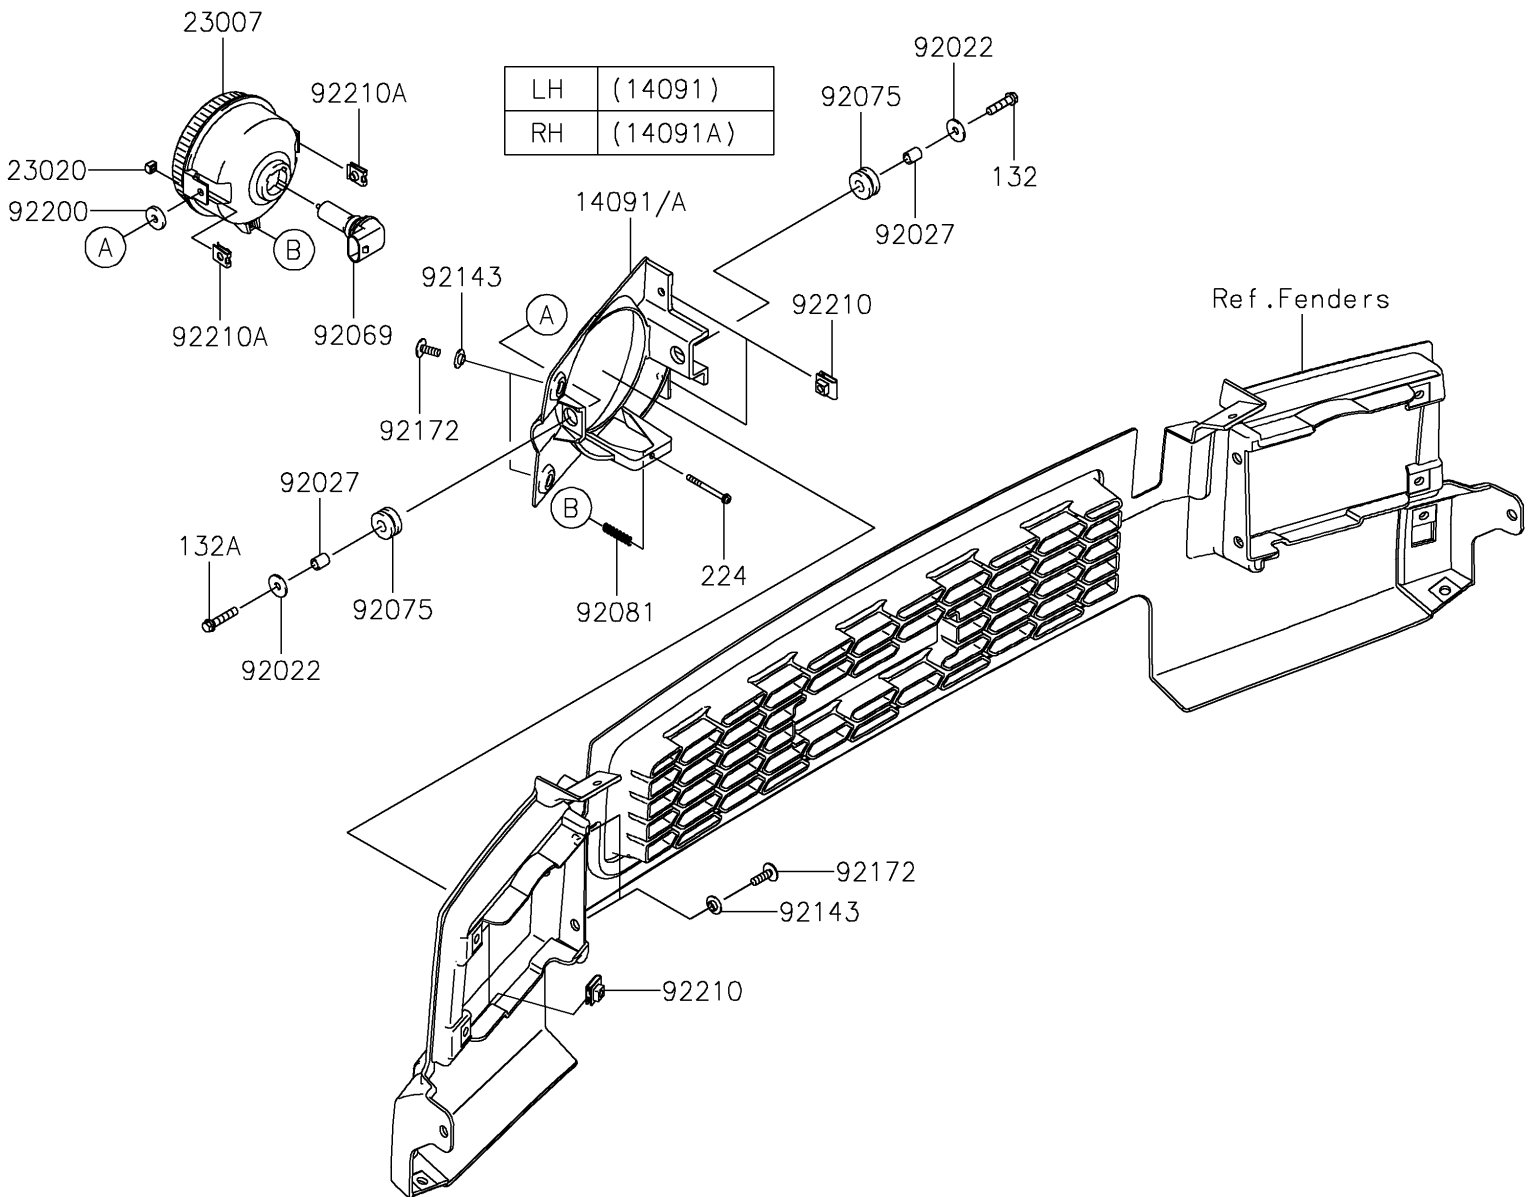

2020 MULE 4000 TRANS™

PARTS DIAGRAM

Headlight(s)

F2710

2020 MULE 4000 TRANS™

PARTS LIST

Headlight(s)

ITEM NAME

PART NUMBER

QUANTITY
