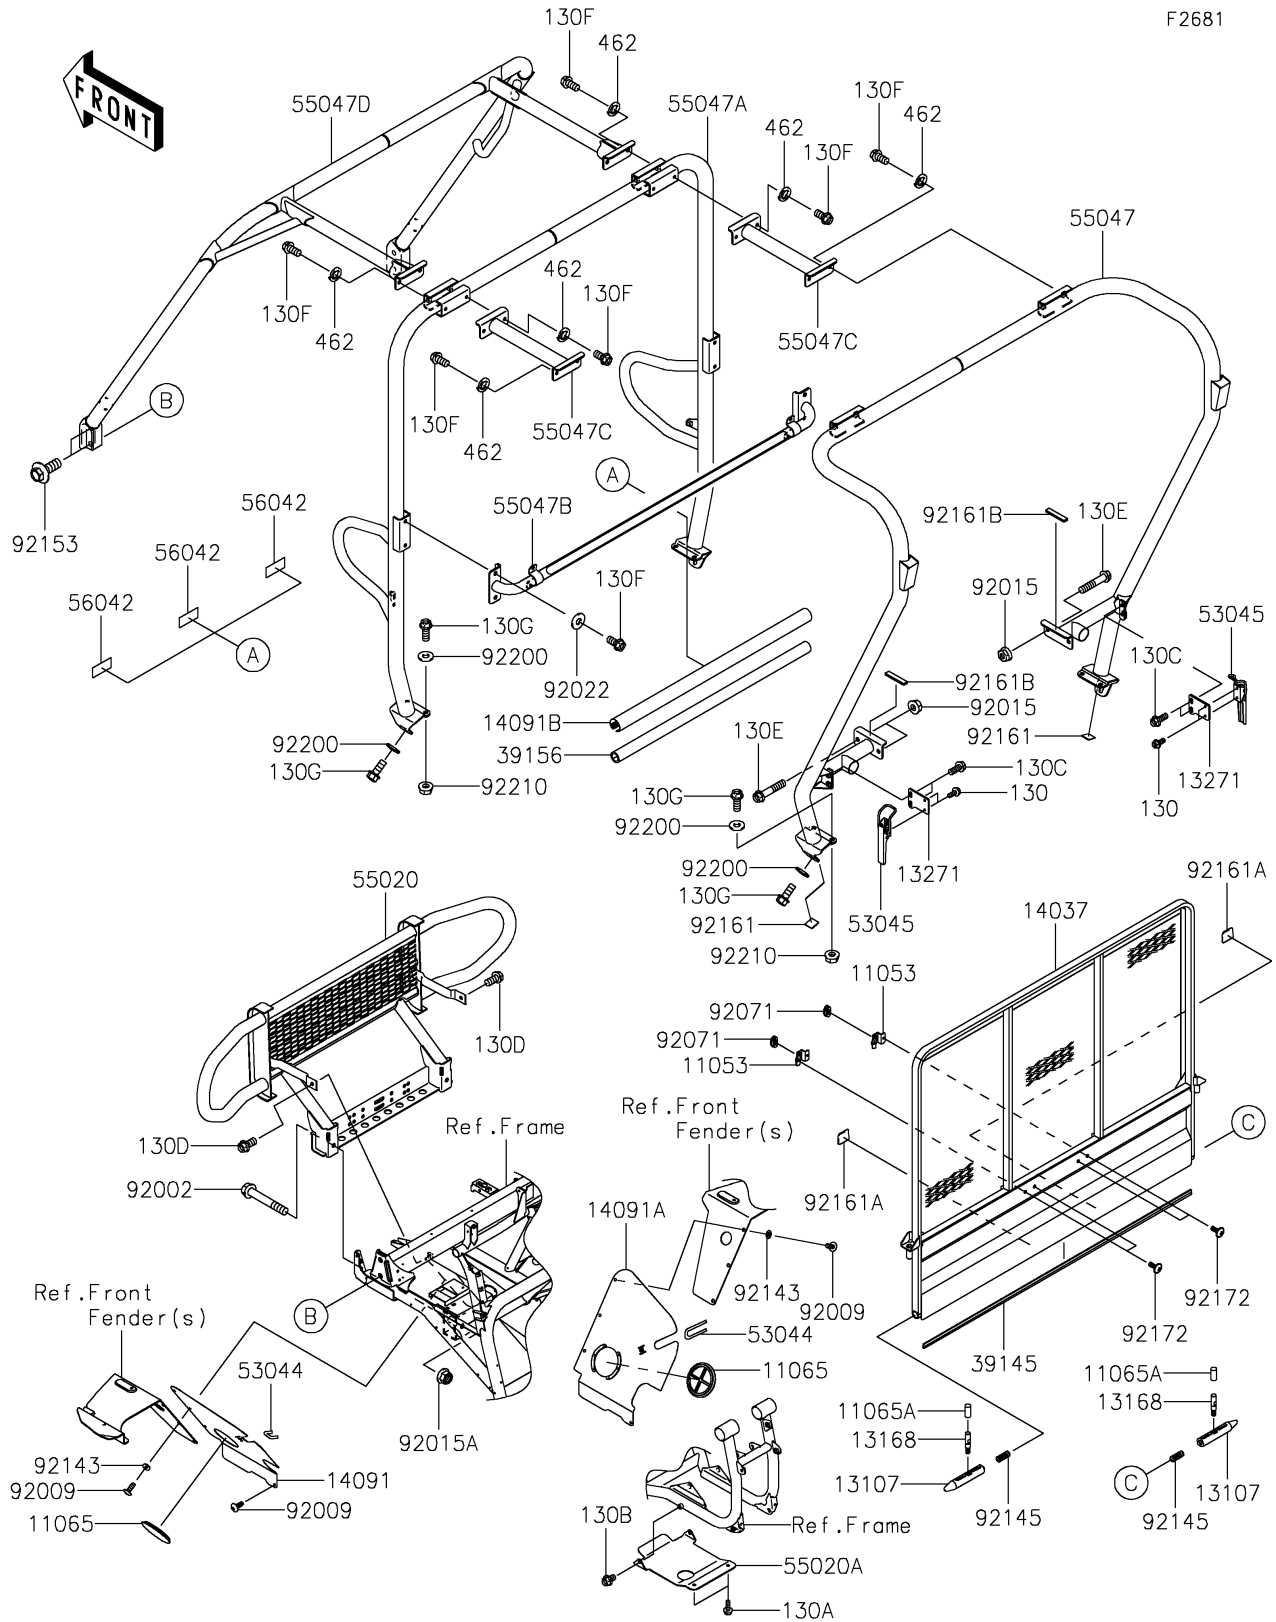

2018 MULE 4000 TRANS™

PARTS DIAGRAM Guards/Cab Frame

2018 MULE 4000 TRANS™

PARTS LIST

Guards/Cab Frame

ITEM NAME

PART NUMBER

QUANTITY
