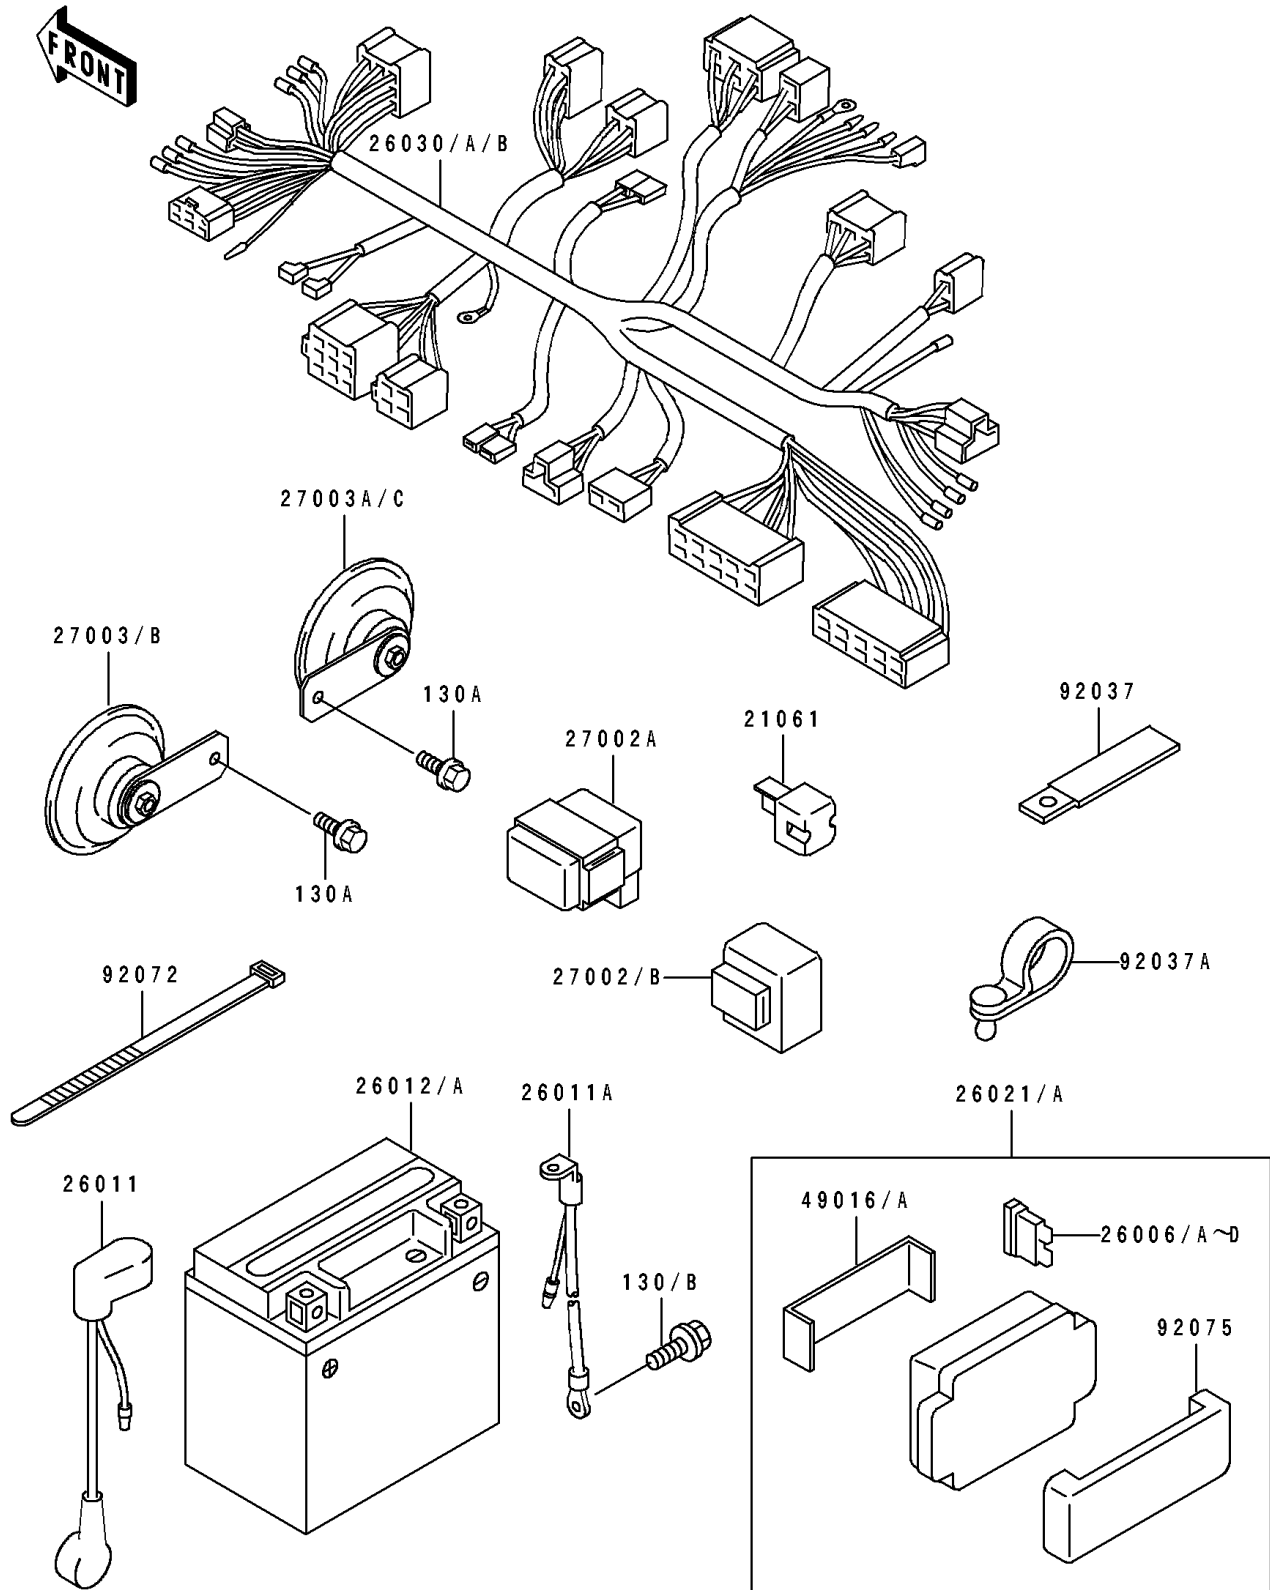

1994 ZR1100 Zephyr

PARTS DIAGRAM

Chassis Electrical Equipment

F2760

1994 ZR1100 Zephyr

PARTS LIST

Chassis Electrical Equipment

ITEM NAME

PART NUMBER

QUANTITY
