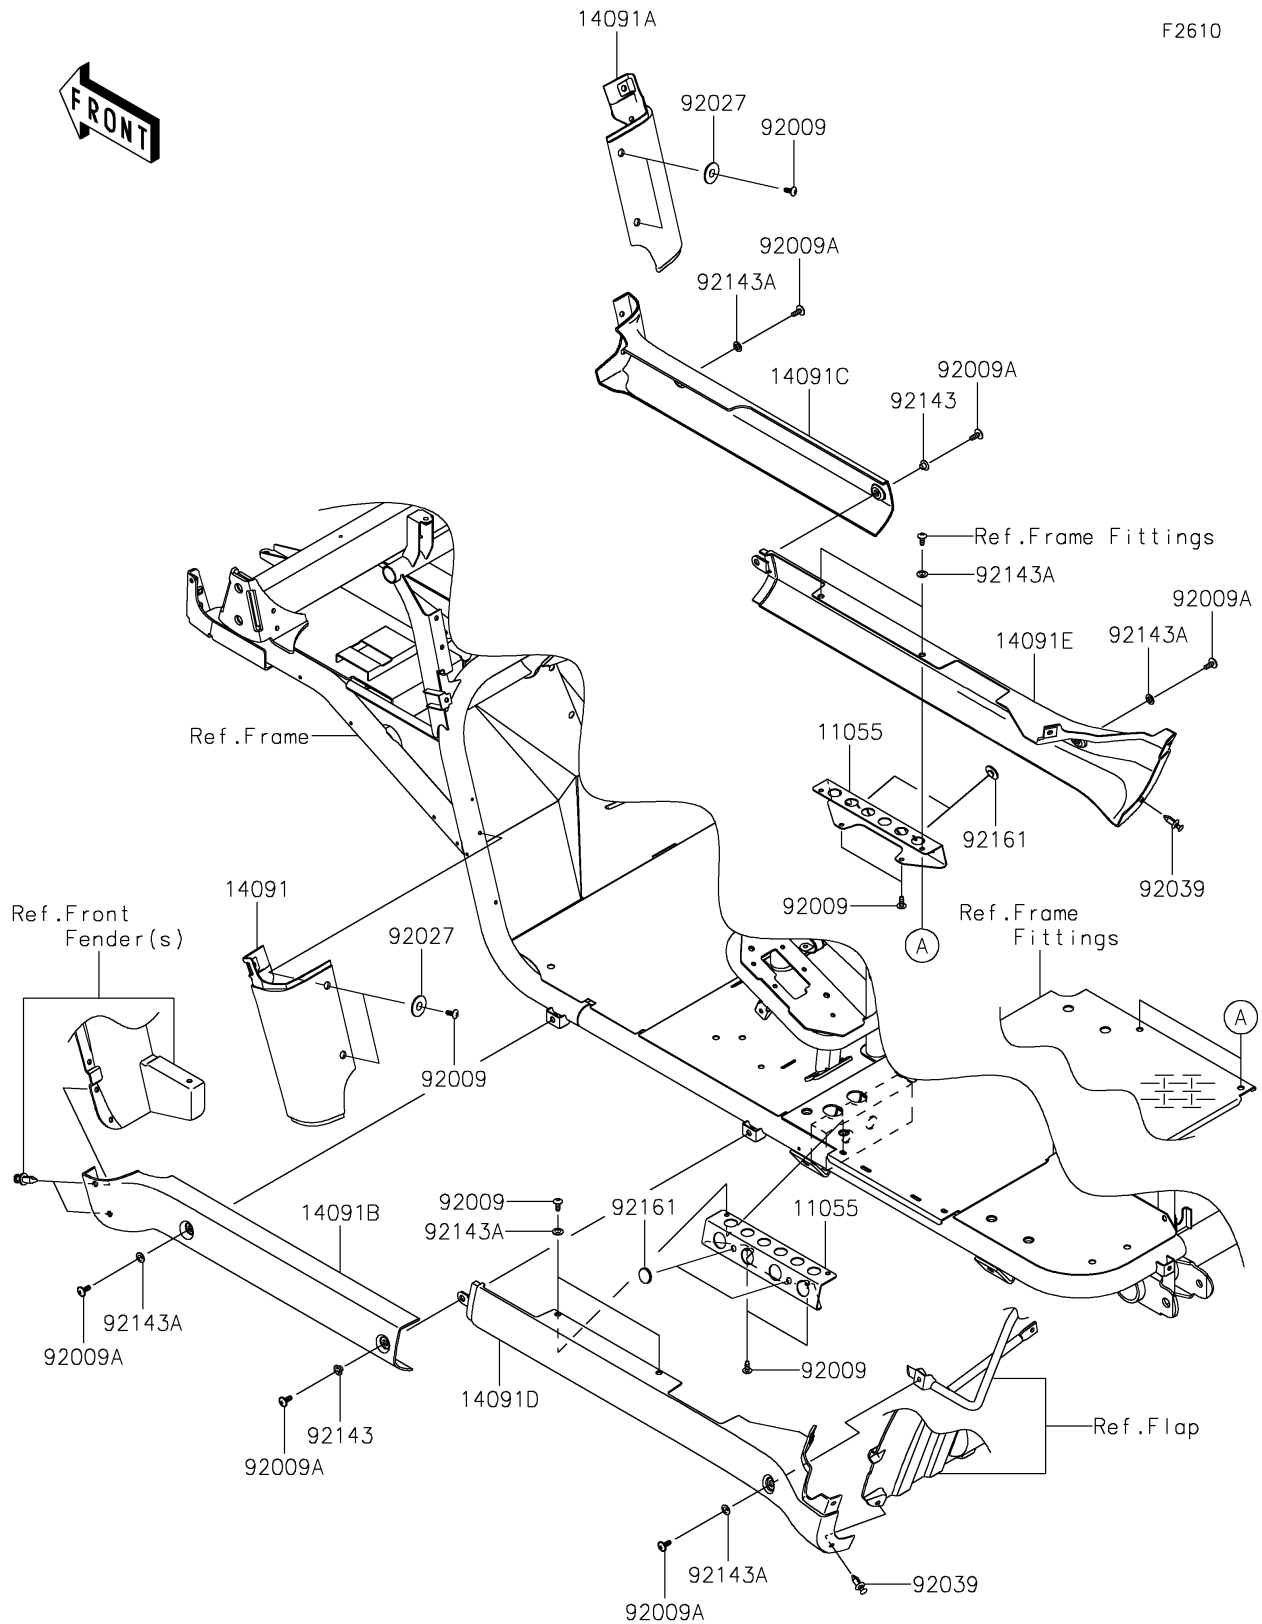

2018 MULE 4000 TRANS™

PARTS DIAGRAM

Side Covers/Chain Cover

2018 MULE 4000 TRANS™

PARTS LIST

Side Covers/Chain Cover

ITEM NAME	PART NUMBER	QUANTITY
-----------	-------------	----------
