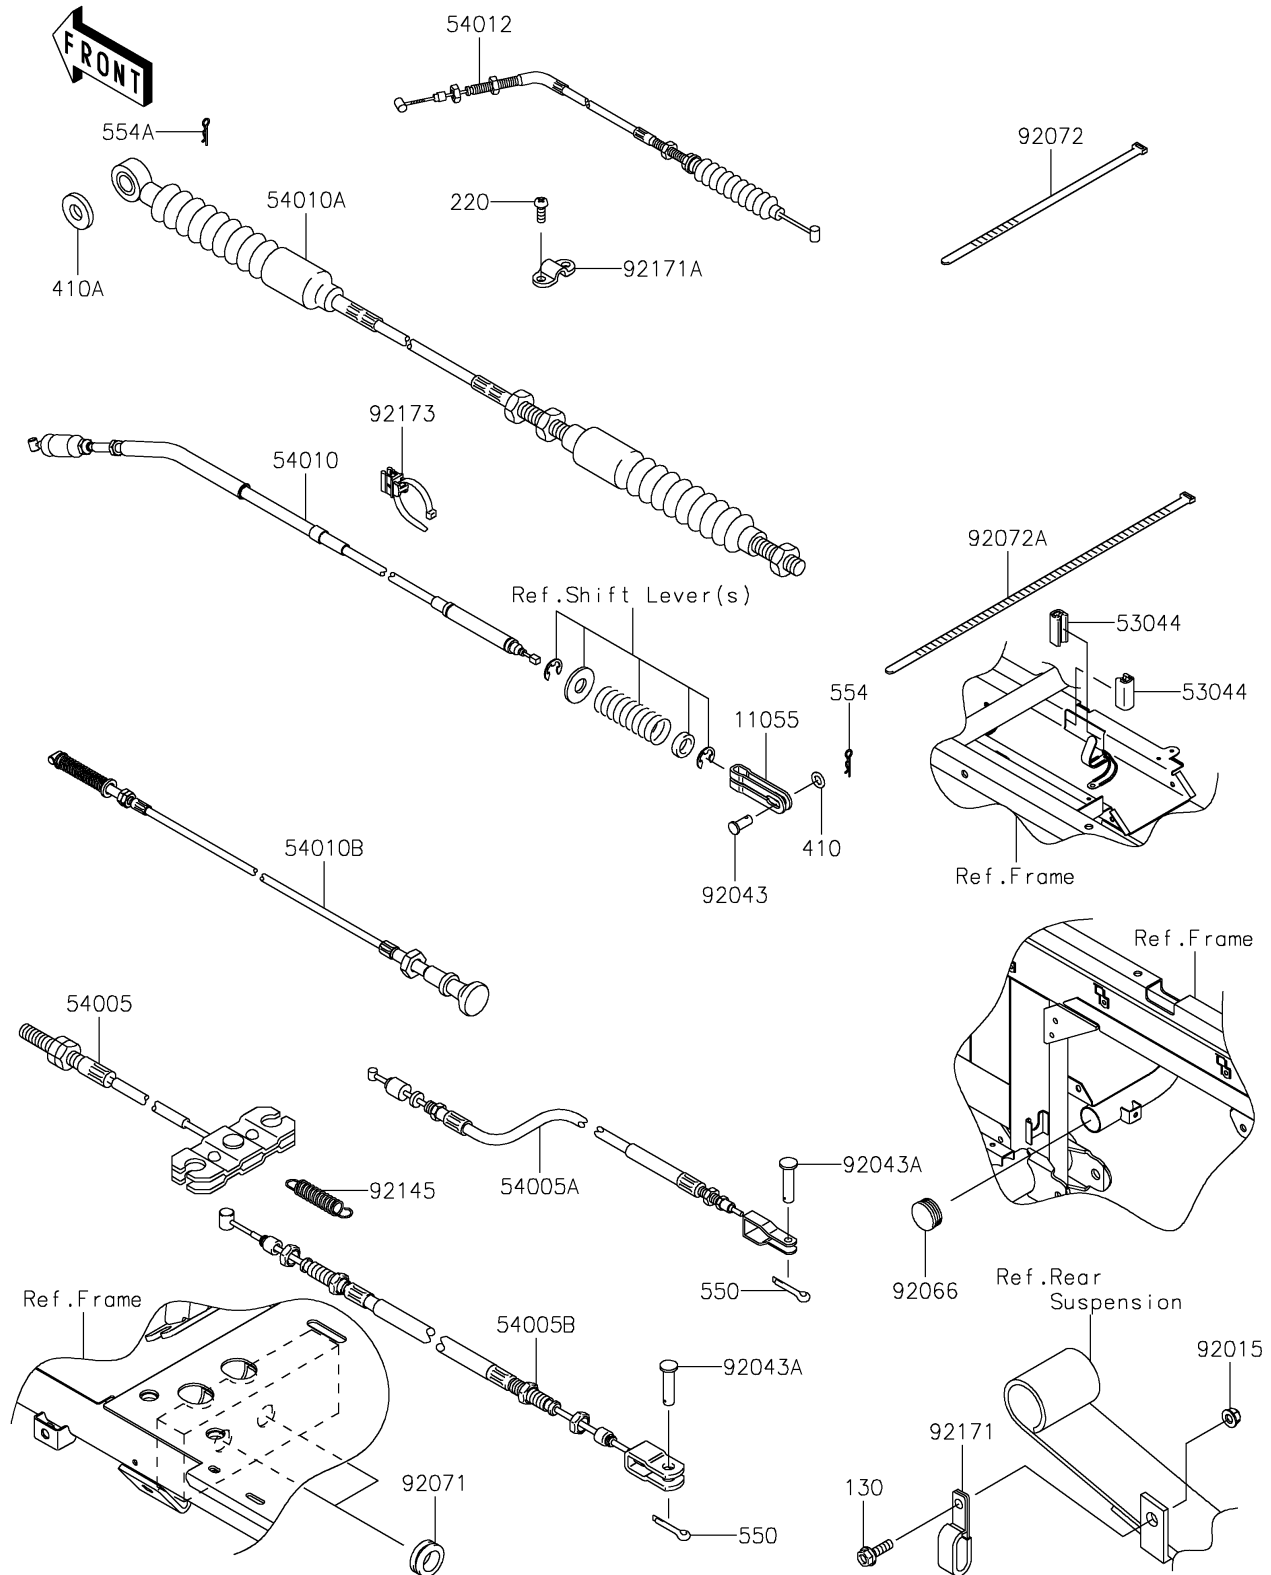

2018 MULE 4000 TRANS™

PARTS DIAGRAM

Cables

F2540

2018 MULE 4000 TRANS™

PARTS LIST

Cables

ITEM NAME

PART NUMBER

QUANTITY
