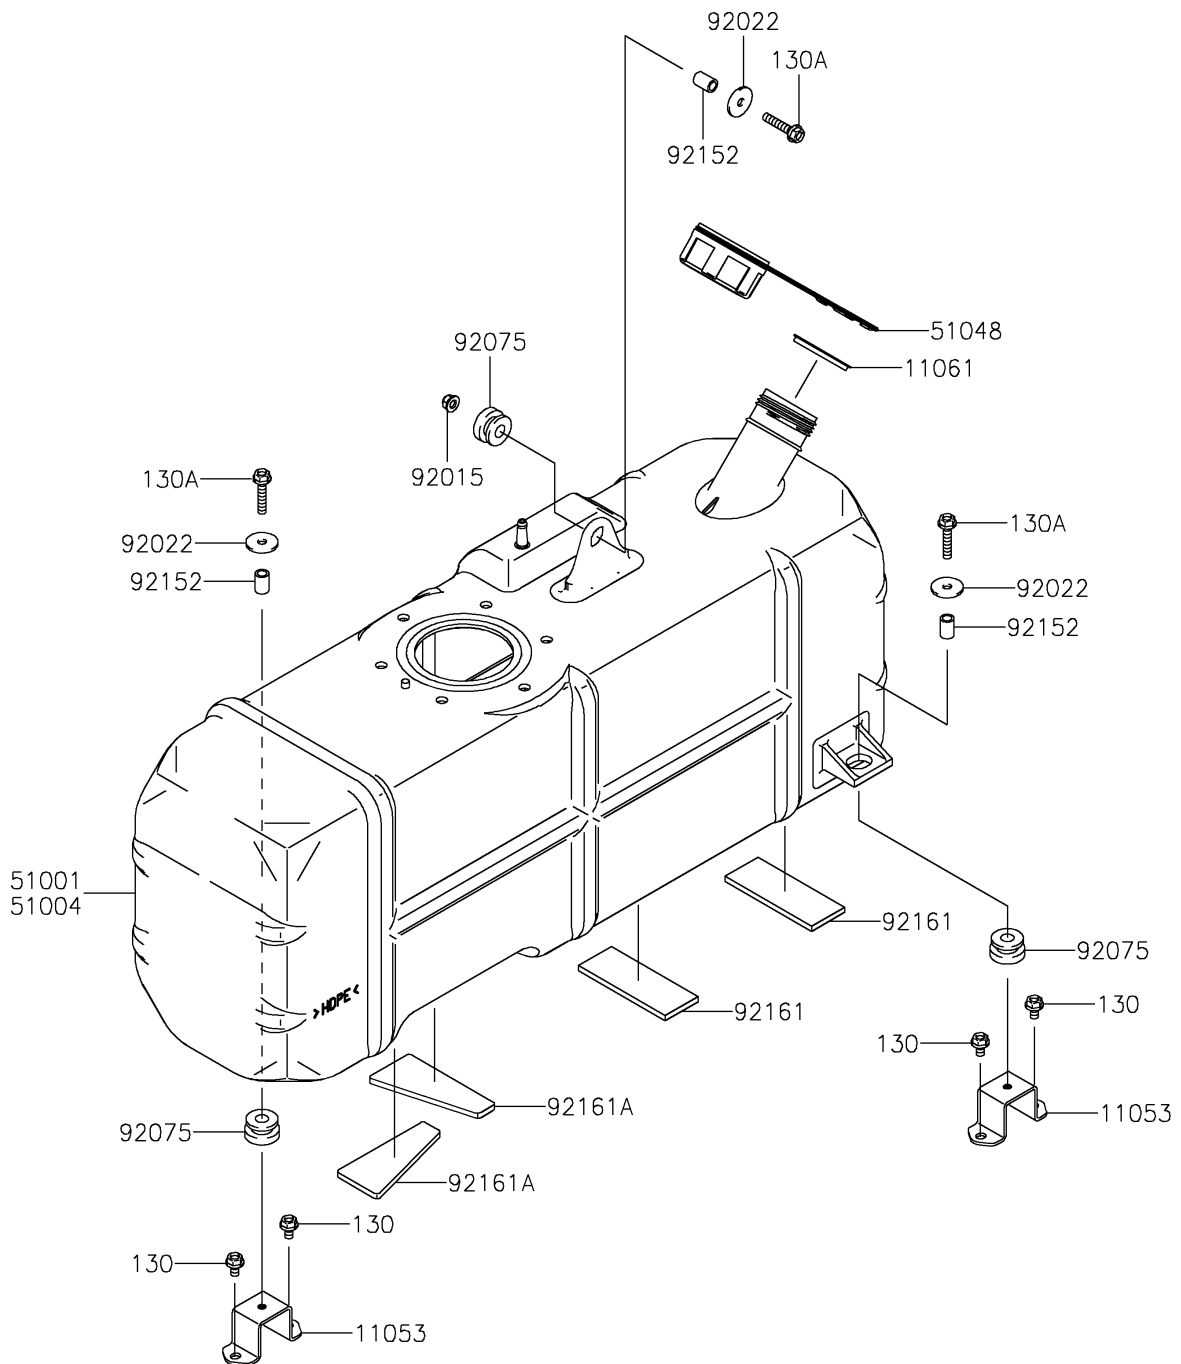

2020 MULE 4000 TRANS™

PARTS DIAGRAM

Fuel Tank

F2410

2020 MULE 4000 TRANS™

PARTS LIST

Fuel Tank

ITEM NAME

PART NUMBER

QUANTITY
