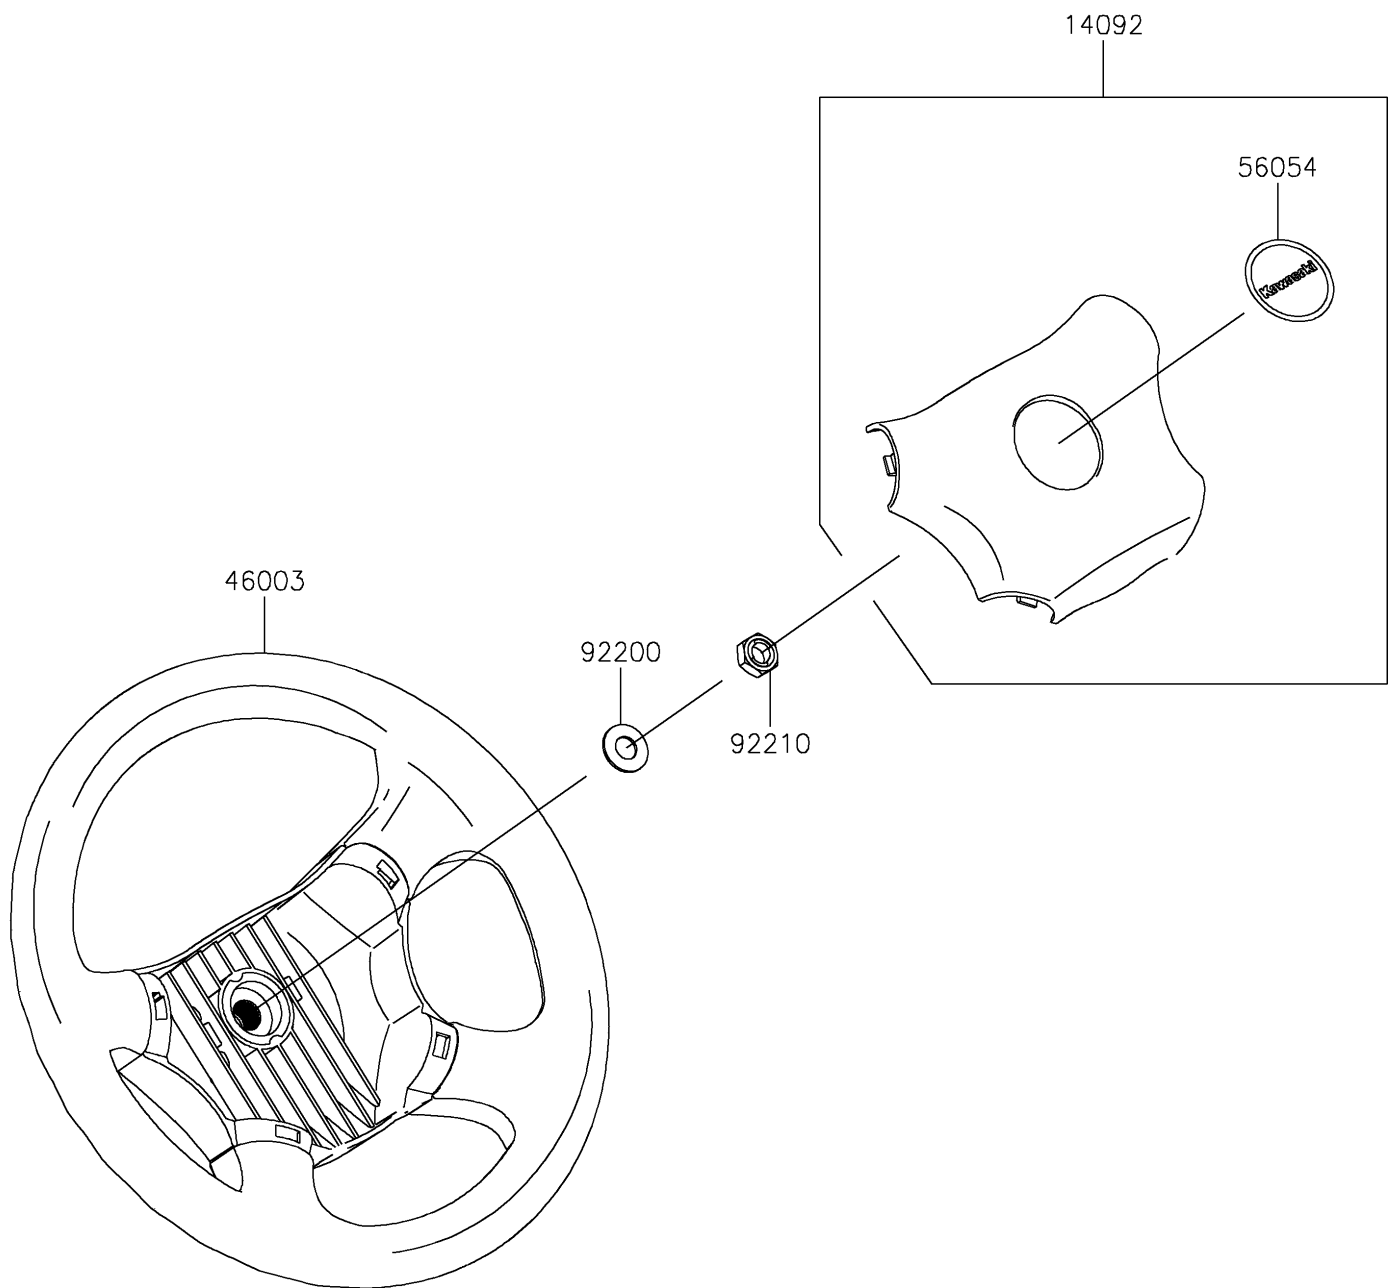

2018 MULE 4000 TRANS™

PARTS DIAGRAM

Steering Wheel

F2311

2018 MULE 4000 TRANS™

PARTS LIST

Steering Wheel

ITEM NAME

PART NUMBER

QUANTITY
