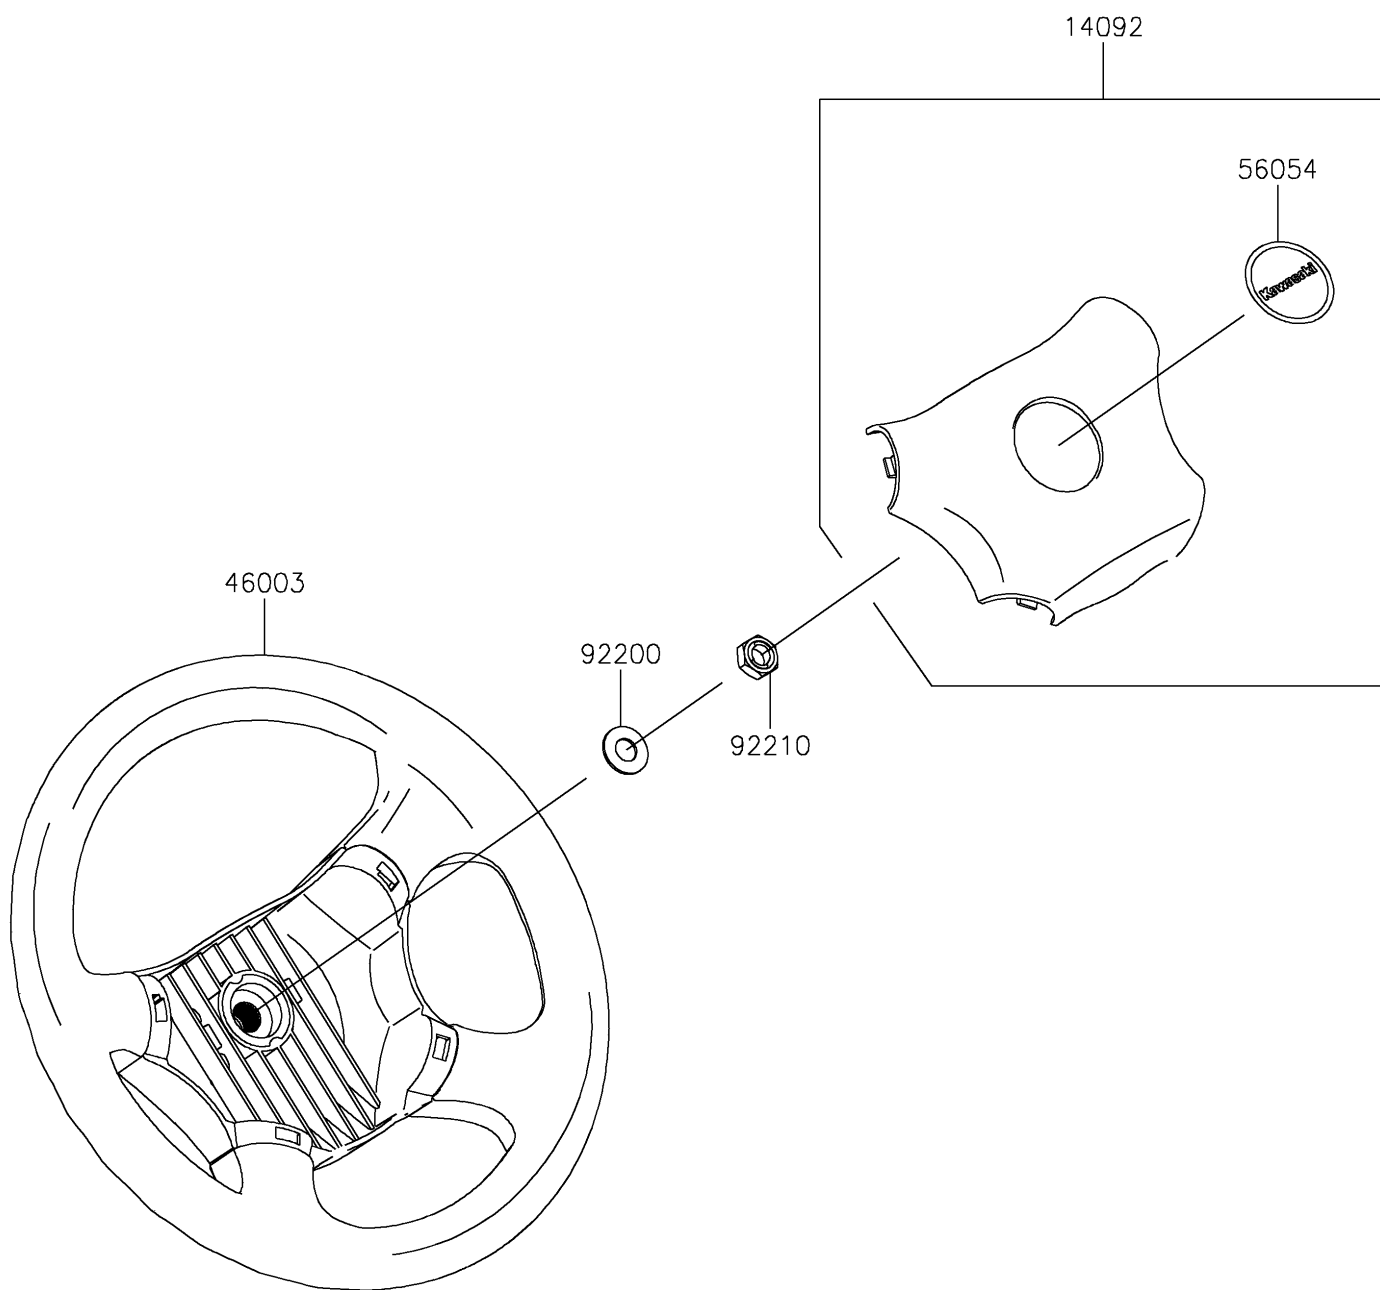

2020 MULE 4000 TRANS™

PARTS DIAGRAM

Steering Wheel

F2311

2020 MULE 4000 TRANS™

PARTS LIST

Steering Wheel

ITEM NAME

PART NUMBER

QUANTITY
