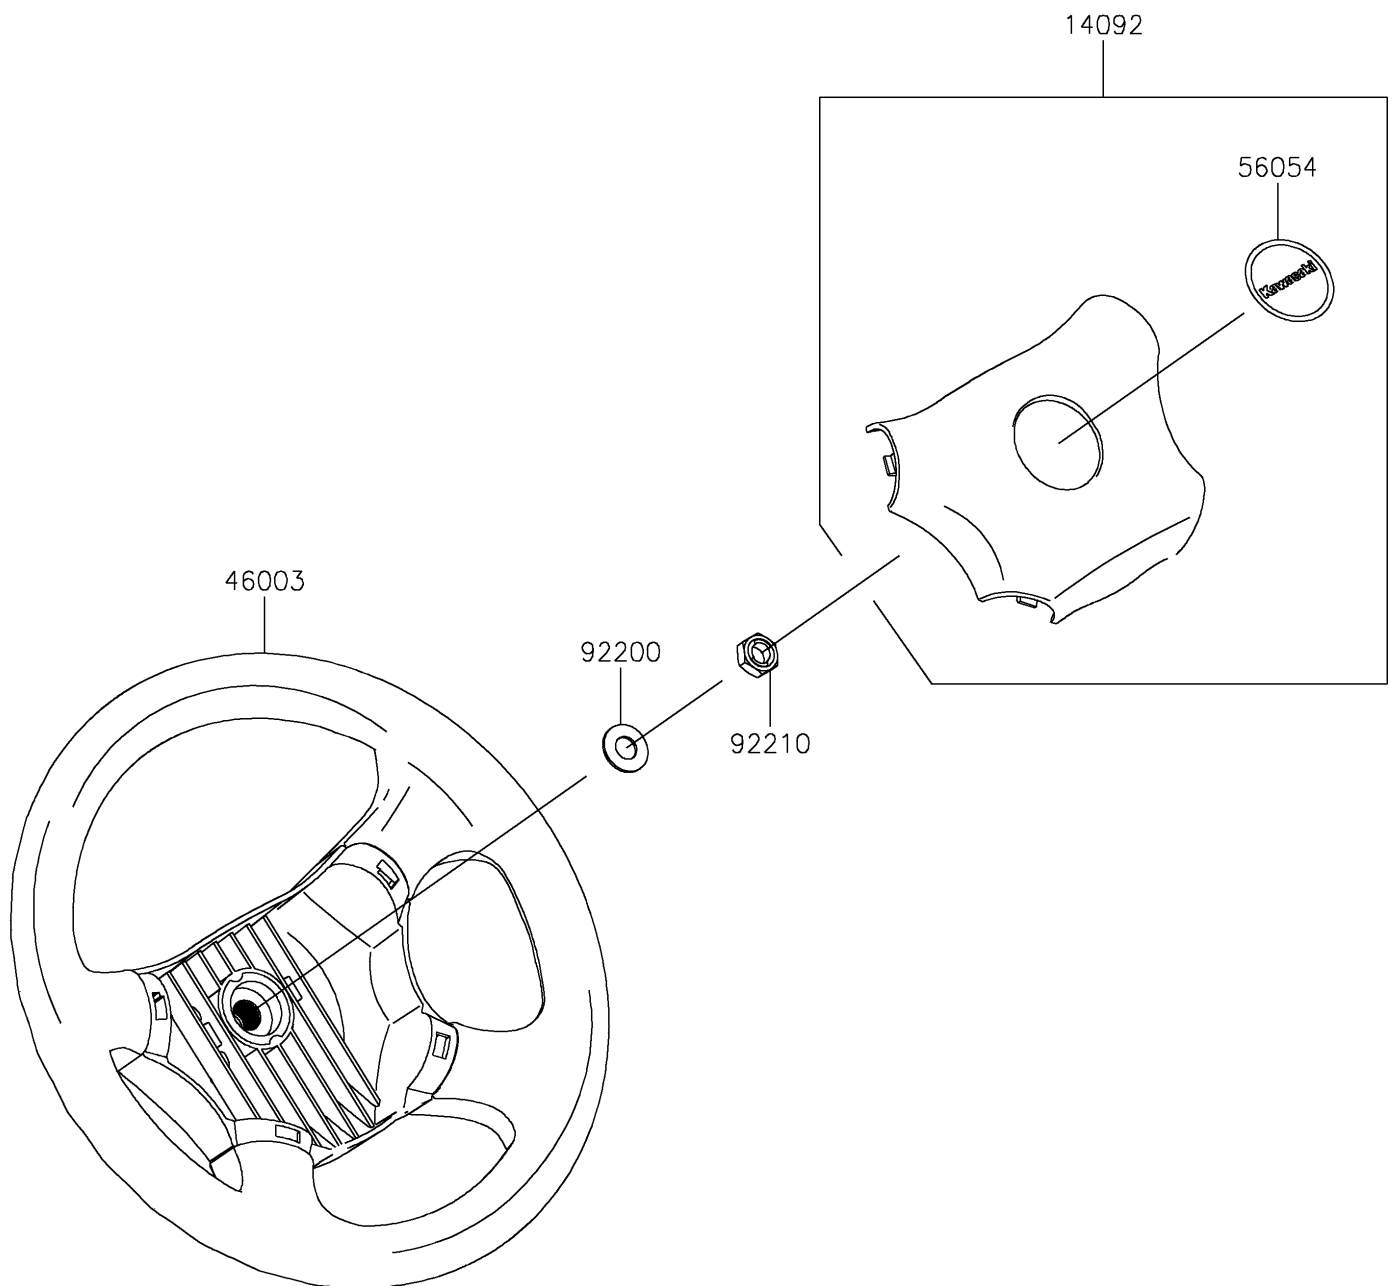

2019 MULE 4000 TRANS™

PARTS DIAGRAM

Steering Wheel

F2311

2019 MULE 4000 TRANS™

PARTS LIST

Steering Wheel

ITEM NAME

PART NUMBER

QUANTITY
