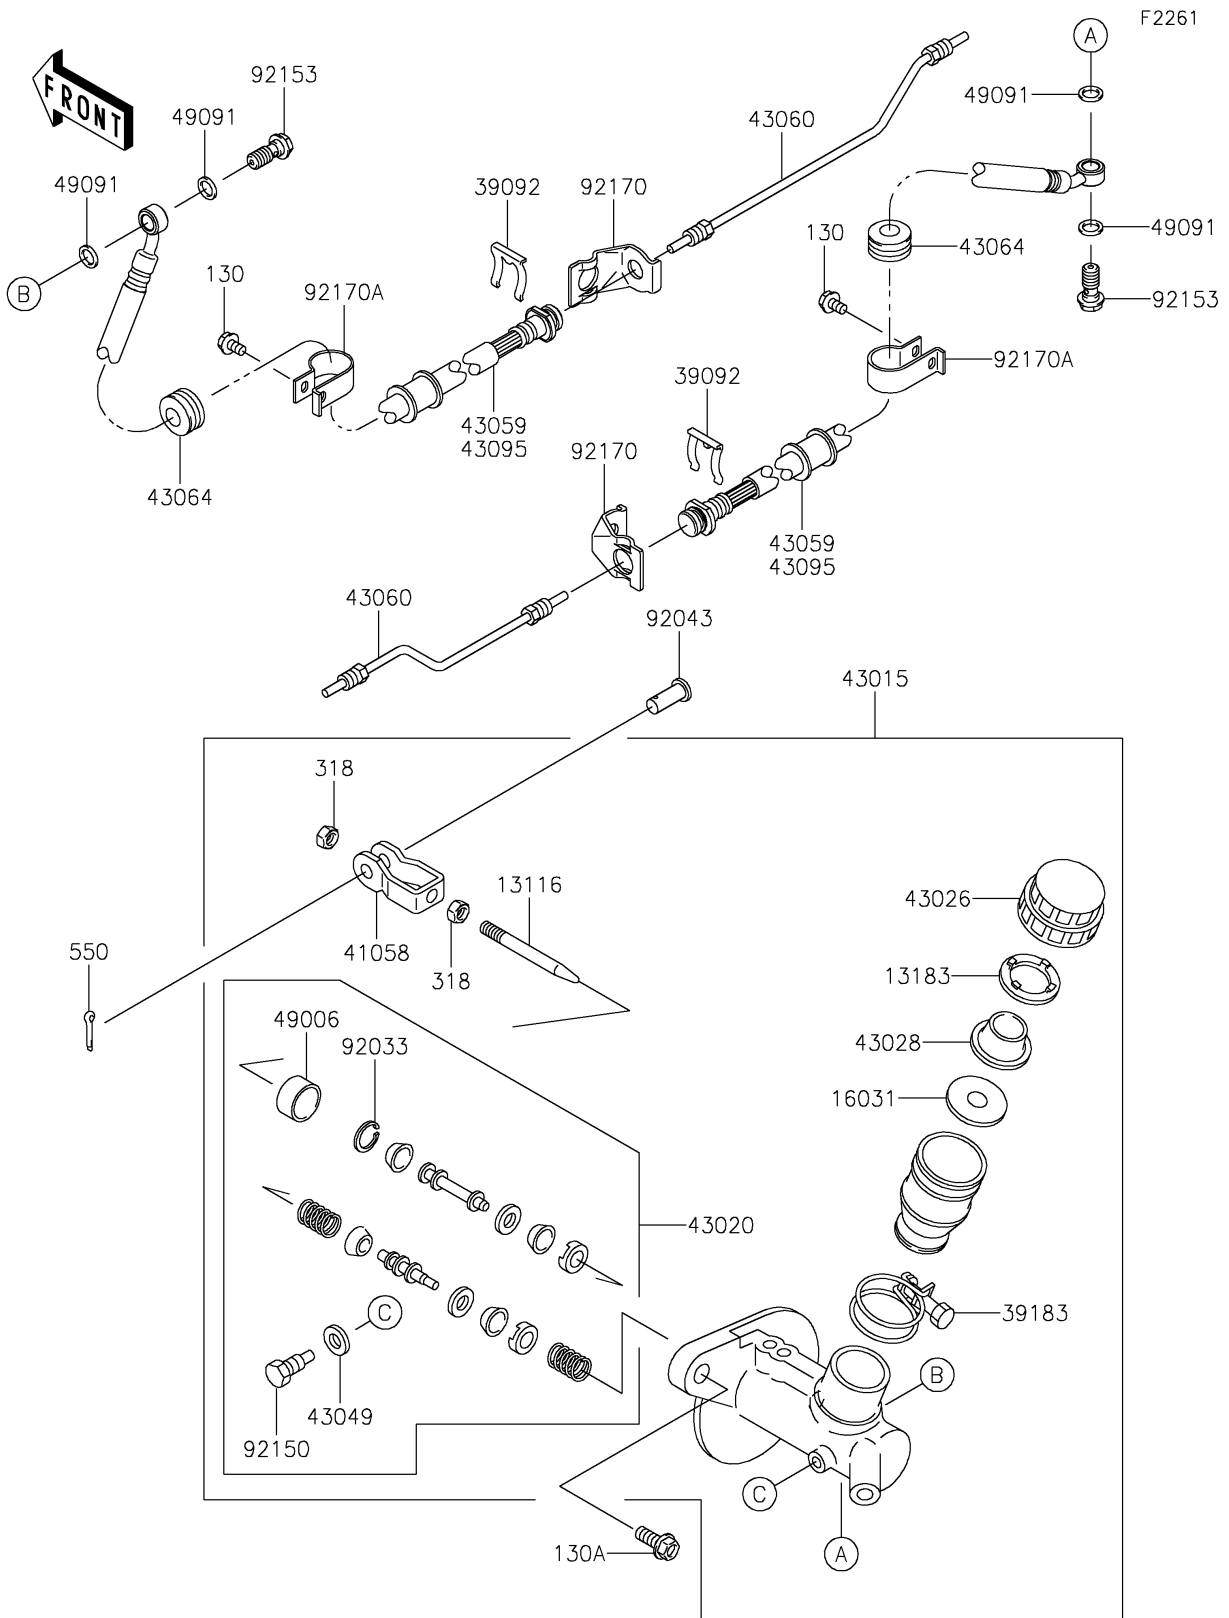

2018 MULE 4000 TRANS™

PARTS DIAGRAM

Master Cylinder

2018 MULE 4000 TRANS™

PARTS LIST

Master Cylinder

ITEM NAME

PART NUMBER

QUANTITY
