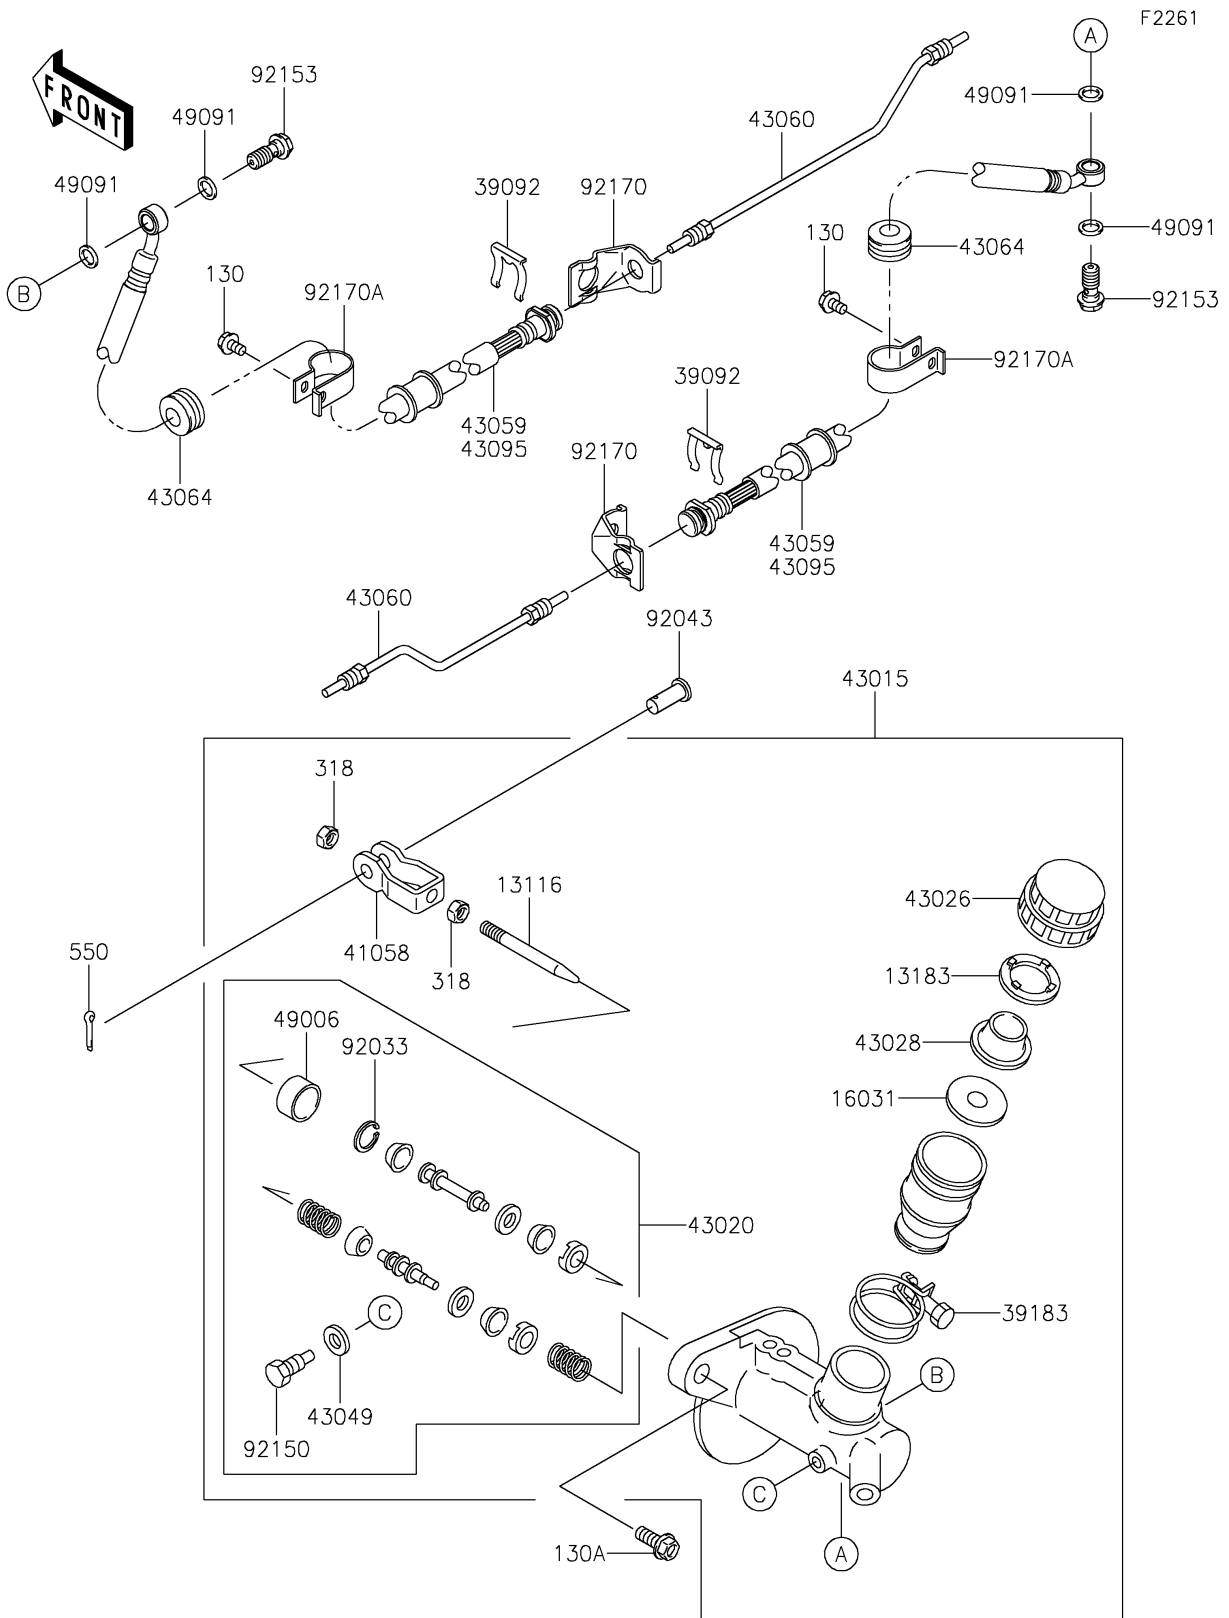

2020 MULE 4000 TRANS™

PARTS DIAGRAM

Master Cylinder

2020 MULE 4000 TRANS™

PARTS LIST

Master Cylinder

ITEM NAME

PART NUMBER

QUANTITY
