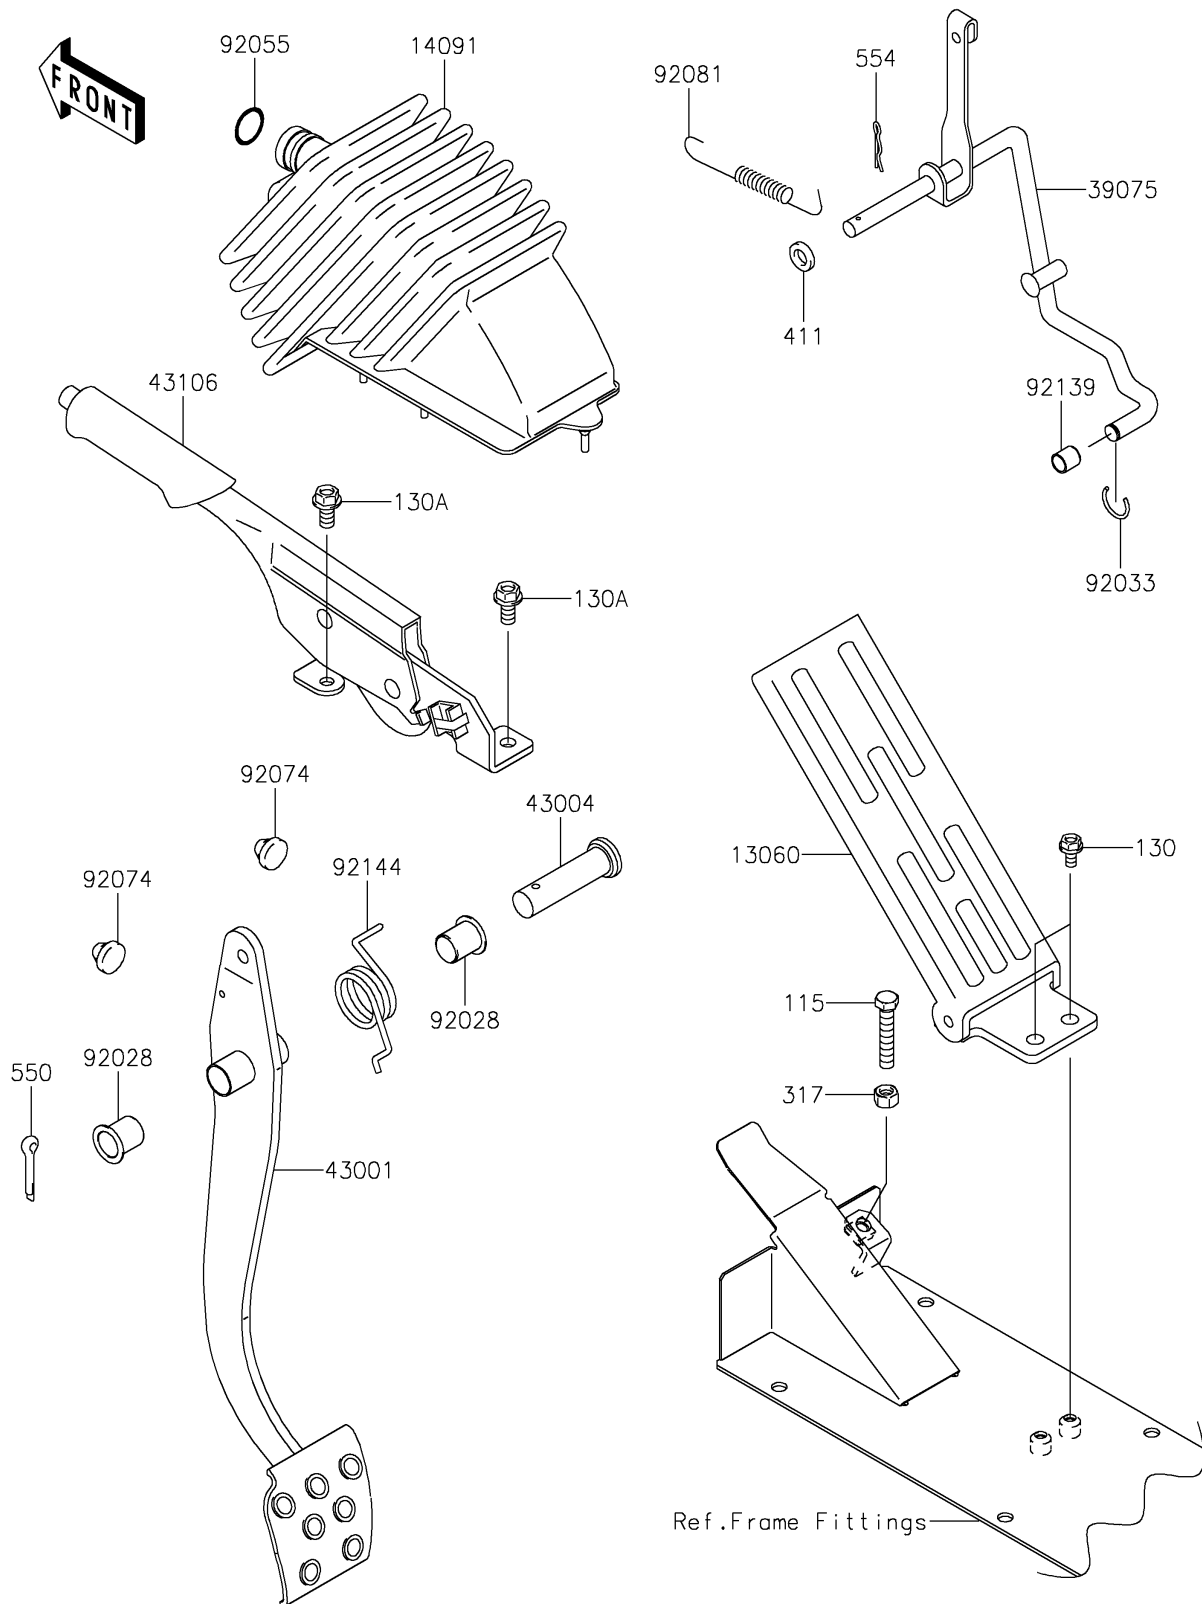

2019 MULE 4000 TRANS™

PARTS DIAGRAM

Brake Pedal/Throttle Lever

F2260

2019 MULE 4000 TRANS™

PARTS LIST

Brake Pedal/Throttle Lever

ITEM NAME	PART NUMBER	QUANTITY
-----------	-------------	----------
