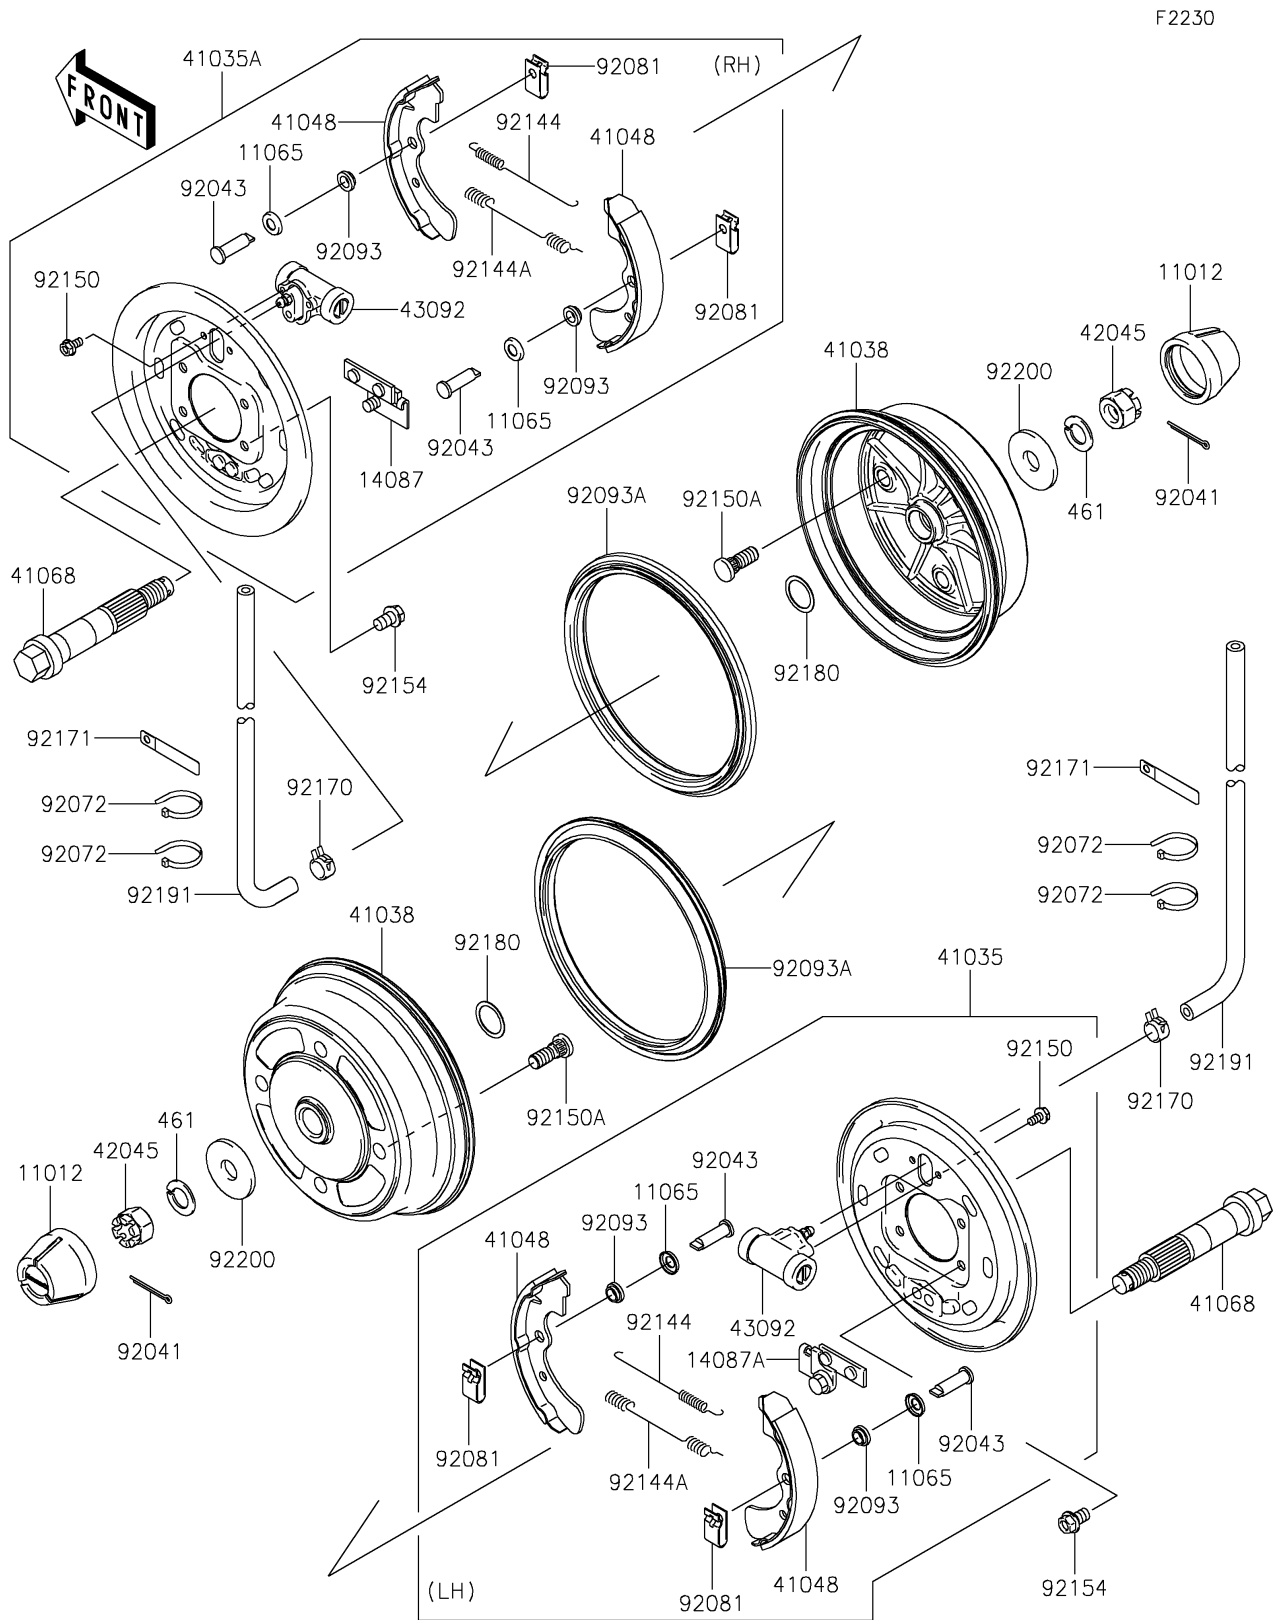

2018 MULE 4000 TRANS™

PARTS DIAGRAM Front Hubs/Brakes

2018 MULE 4000 TRANS™

PARTS LIST

Front Hubs/Brakes

ITEM NAME

PART NUMBER

QUANTITY
