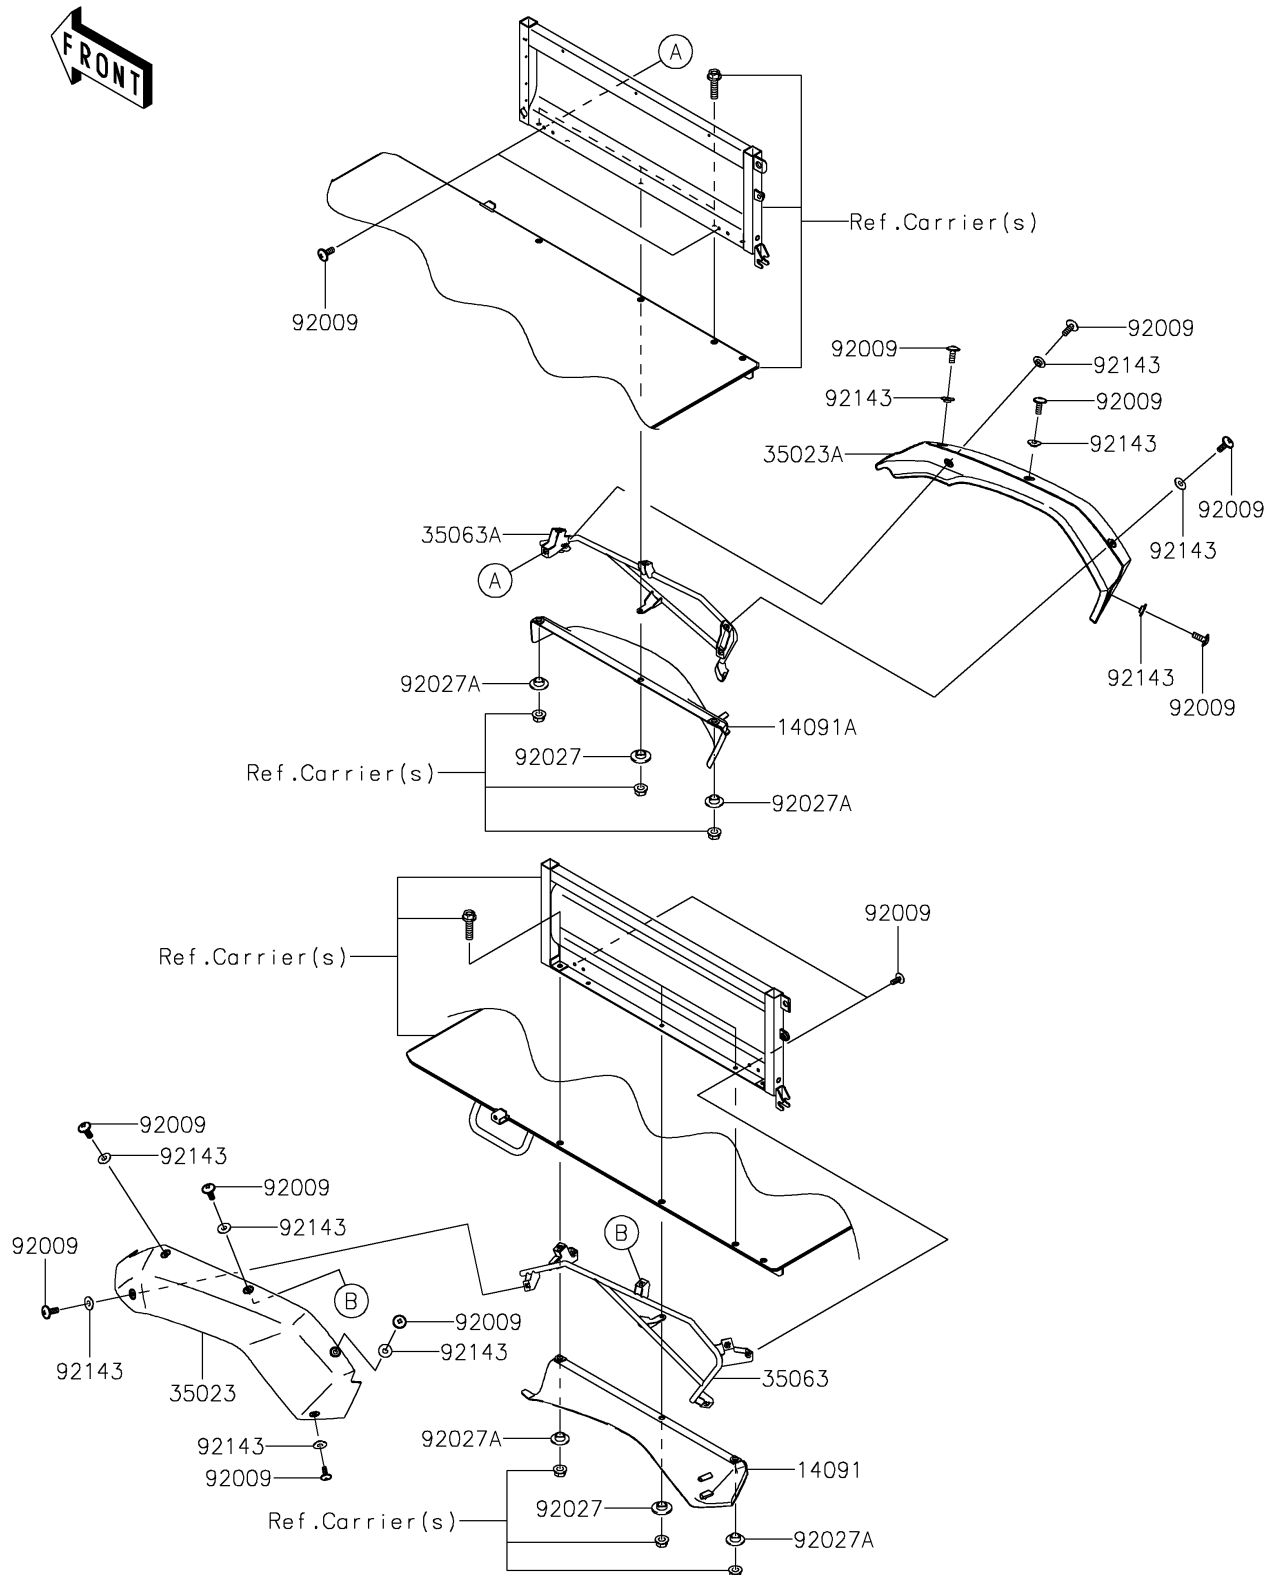

2018 MULE 4000 TRANS™

PARTS DIAGRAM

Rear Fender(s)

F2172

2018 MULE 4000 TRANS™

PARTS LIST

Rear Fender(s)

ITEM NAME

PART NUMBER

QUANTITY
