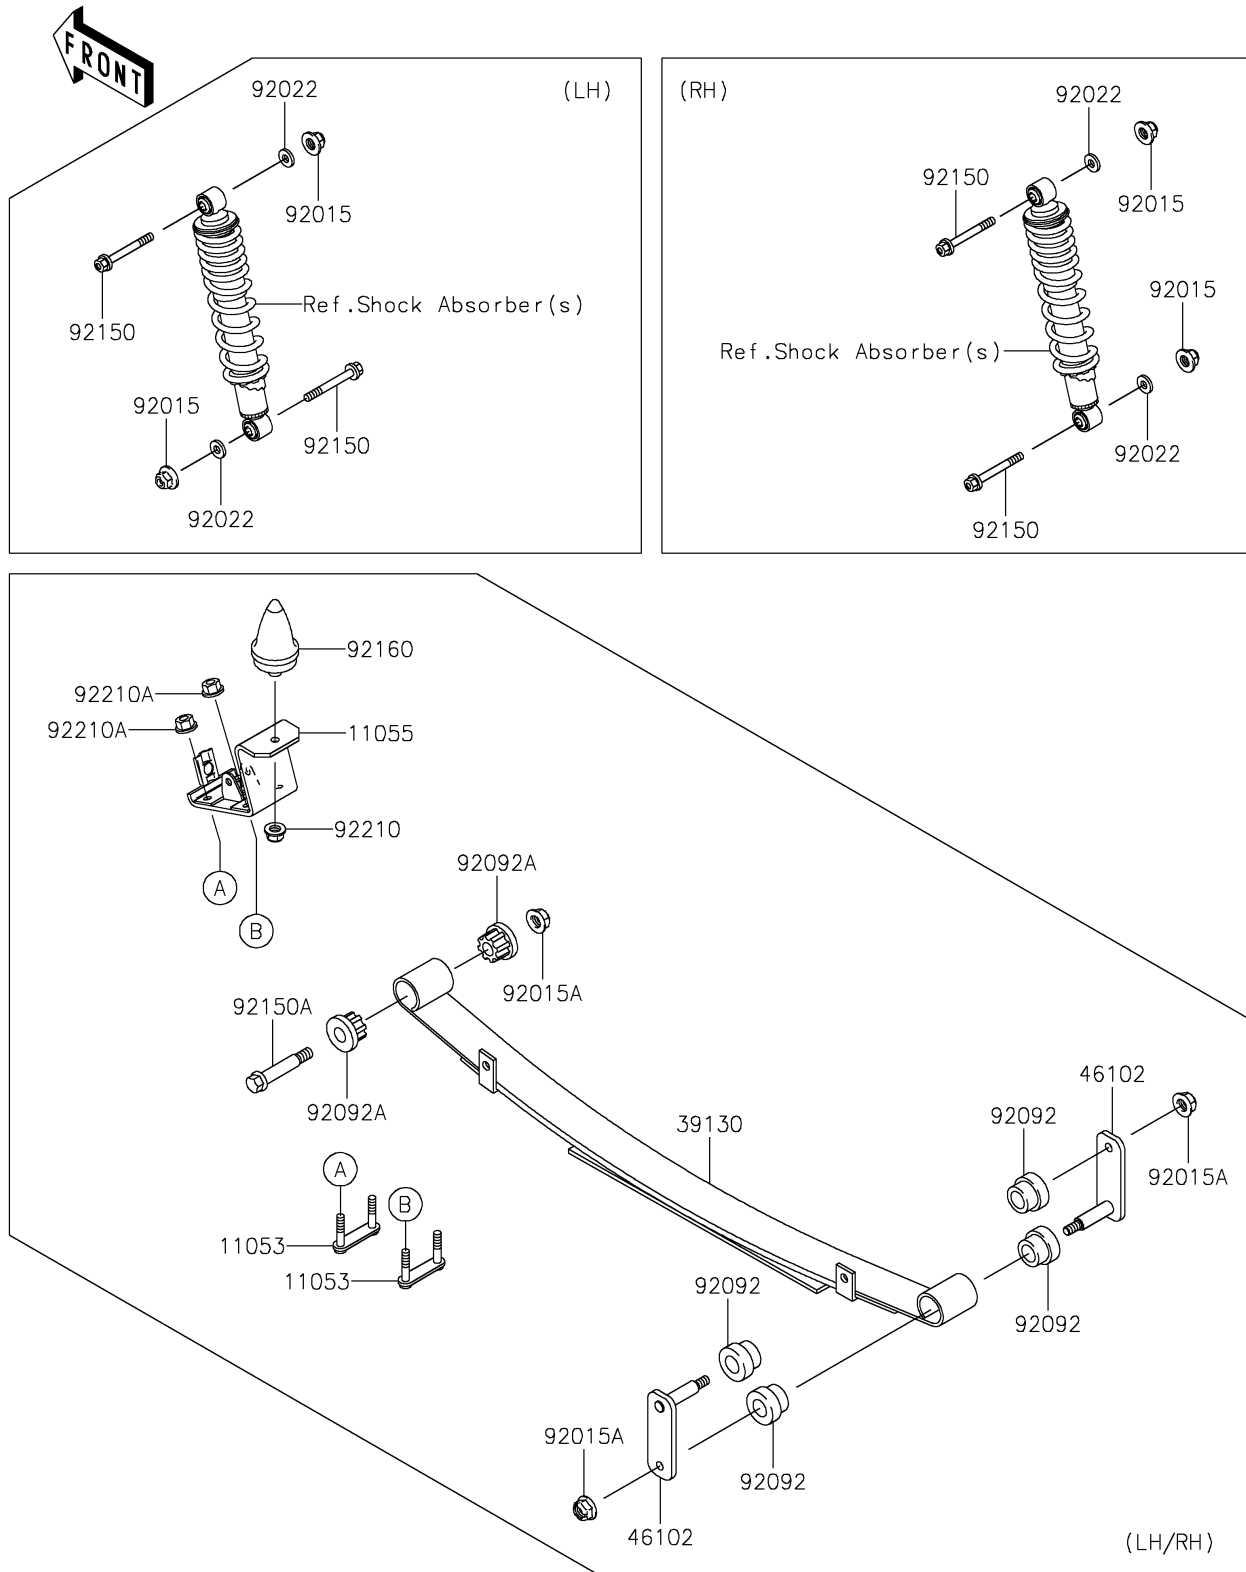

2018 MULE 4000 TRANS™

PARTS DIAGRAM

Rear Suspension

F2153

2018 MULE 4000 TRANS™

PARTS LIST

Rear Suspension

ITEM NAME

PART NUMBER

QUANTITY
