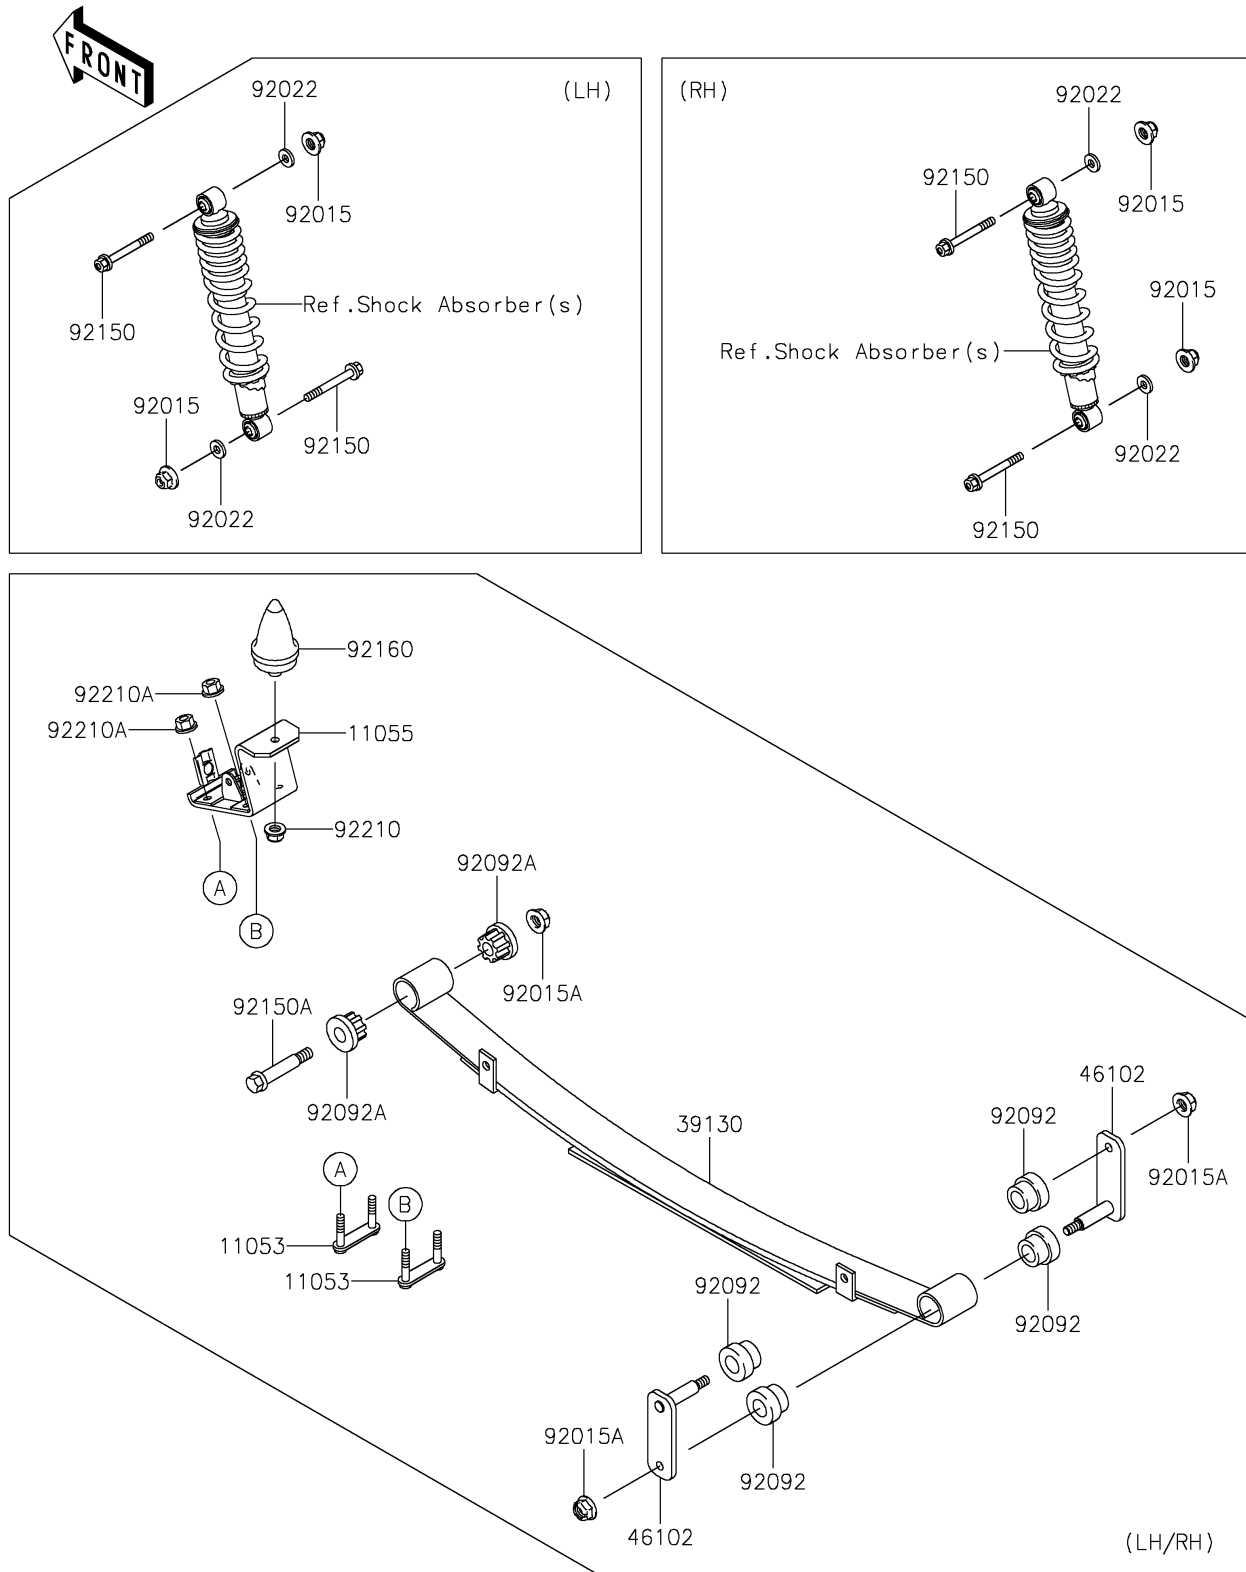

2020 MULE 4000 TRANS™

PARTS DIAGRAM

Rear Suspension

F2153

2020 MULE 4000 TRANS™

PARTS LIST

Rear Suspension

ITEM NAME

PART NUMBER

QUANTITY
