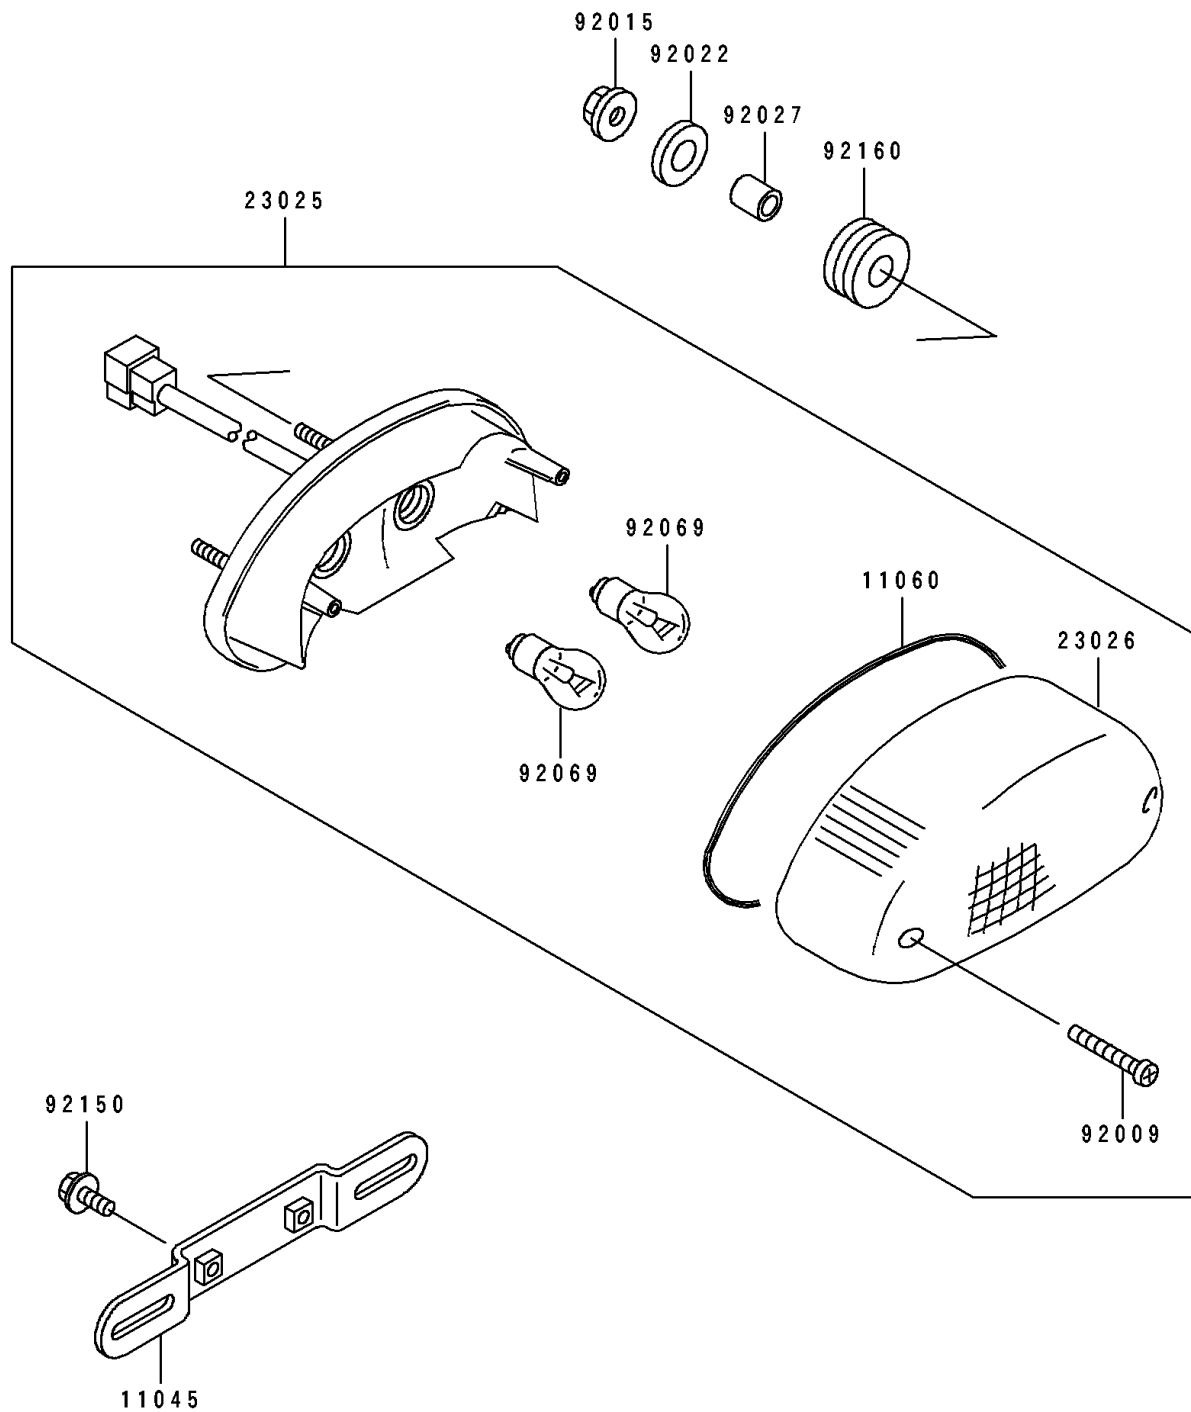

1994 ZR1100 Zephyr

PARTS DIAGRAM

Taillight(s)

Kawasaki

Let the Good Times Roll®

F2720

1994 ZR1100 Zephyr

PARTS LIST

Taillight(s)

ITEM NAME

PART NUMBER

QUANTITY
