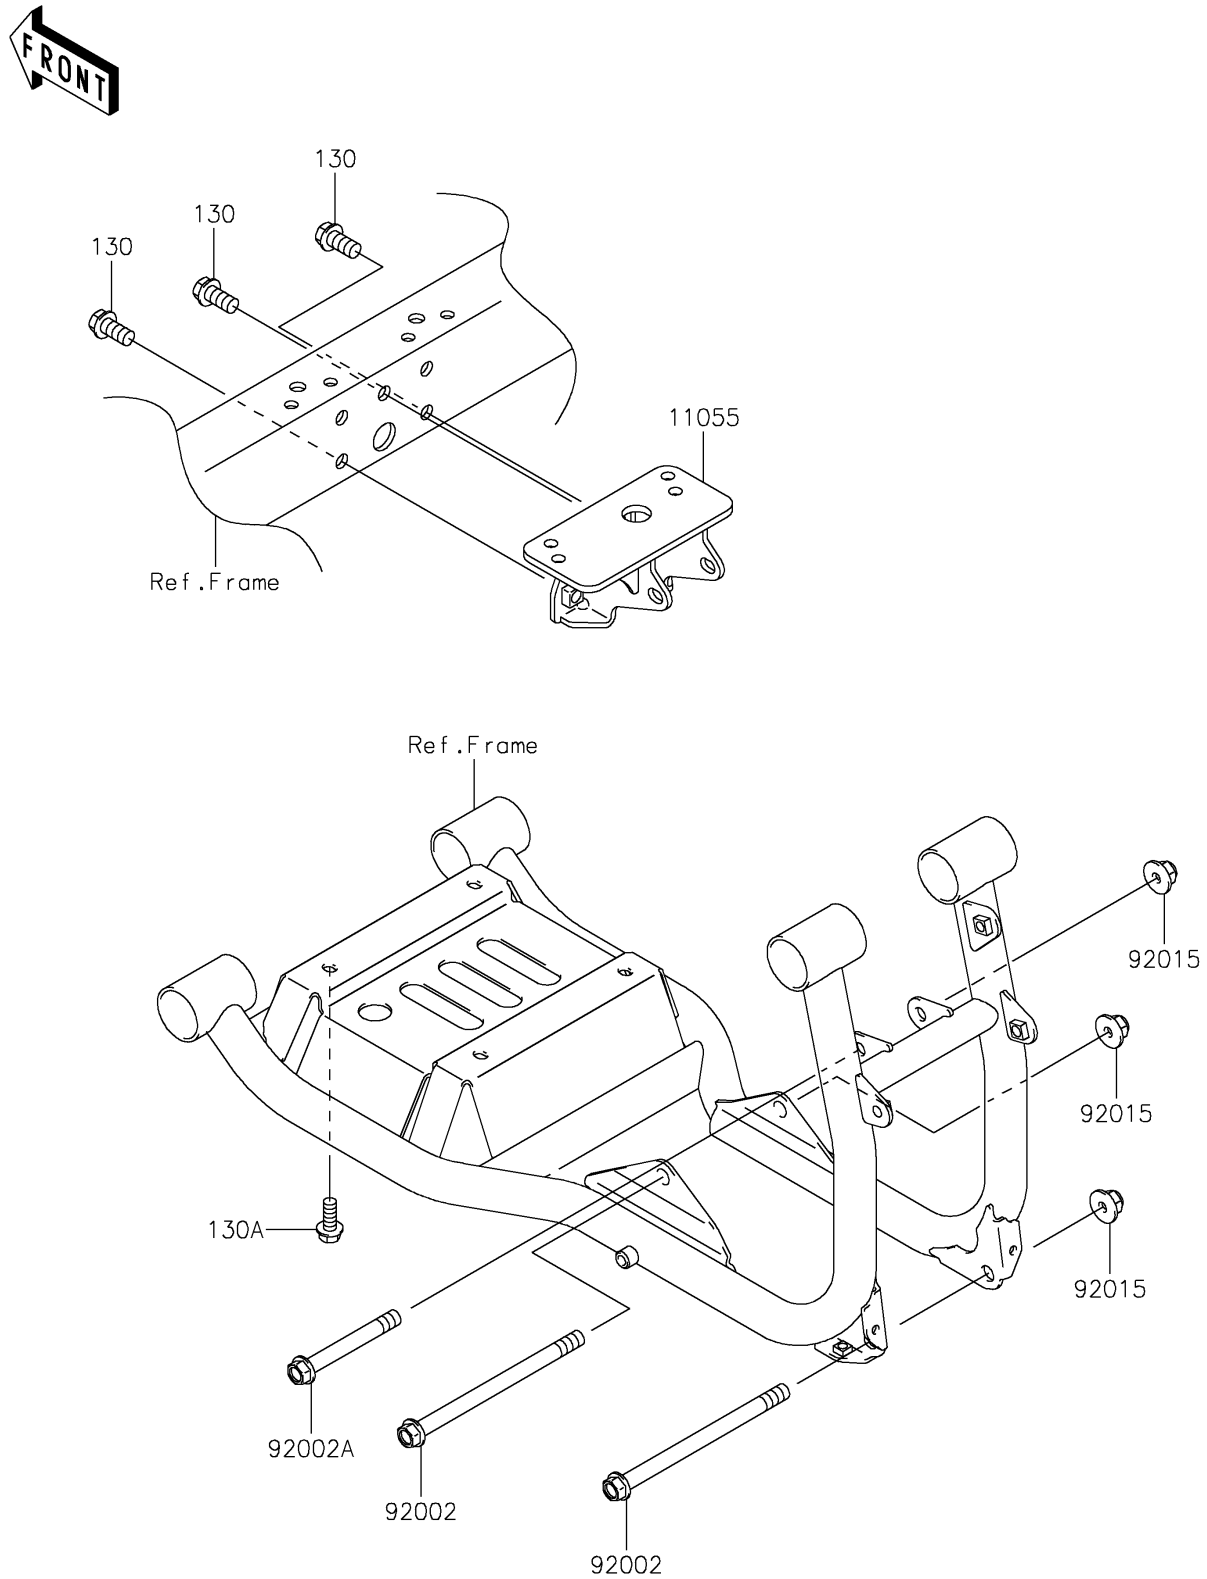

2018 MULE 4000 TRANS™

PARTS DIAGRAM

Engine Mount

F2122

2018 MULE 4000 TRANS™

PARTS LIST Engine Mount

ITEM NAME	PART NUMBER	QUANTITY
-----------	-------------	----------
