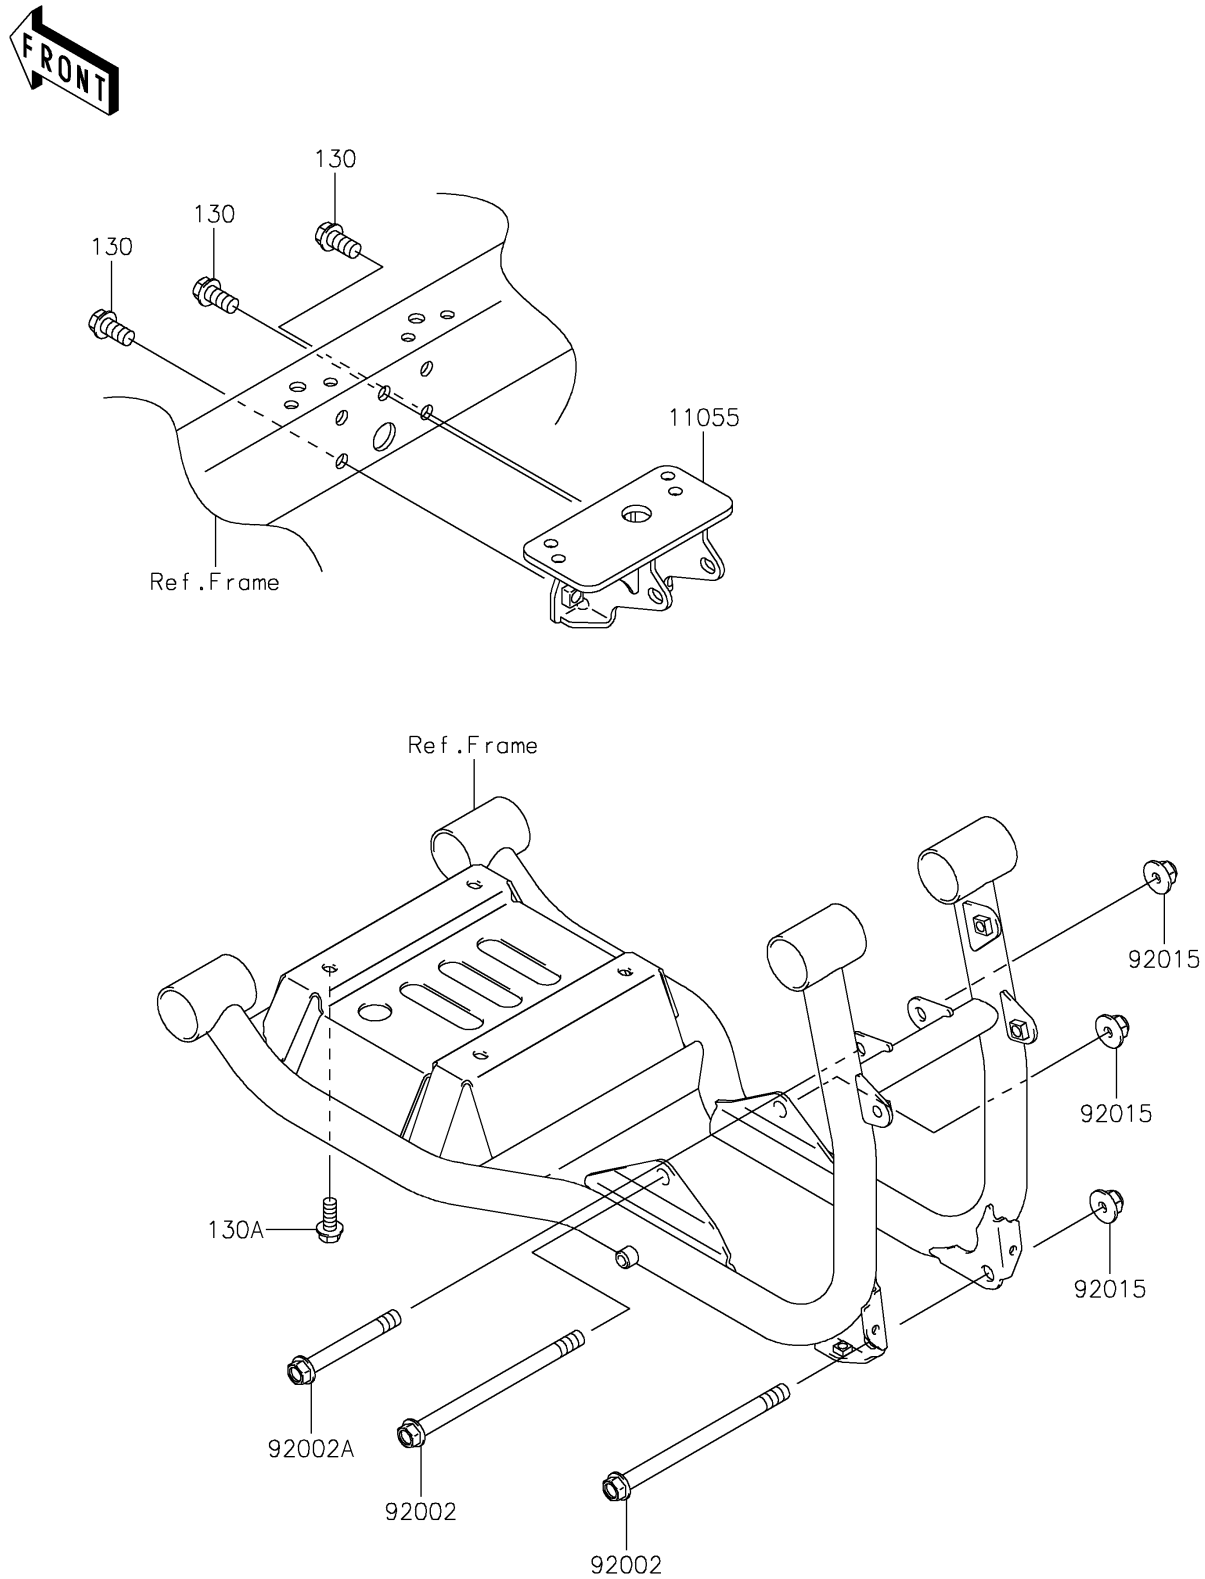

2020 MULE 4000 TRANS™

PARTS DIAGRAM

Engine Mount

F2122

2020 MULE 4000 TRANS™

PARTS LIST

Engine Mount

ITEM NAME

PART NUMBER

QUANTITY
