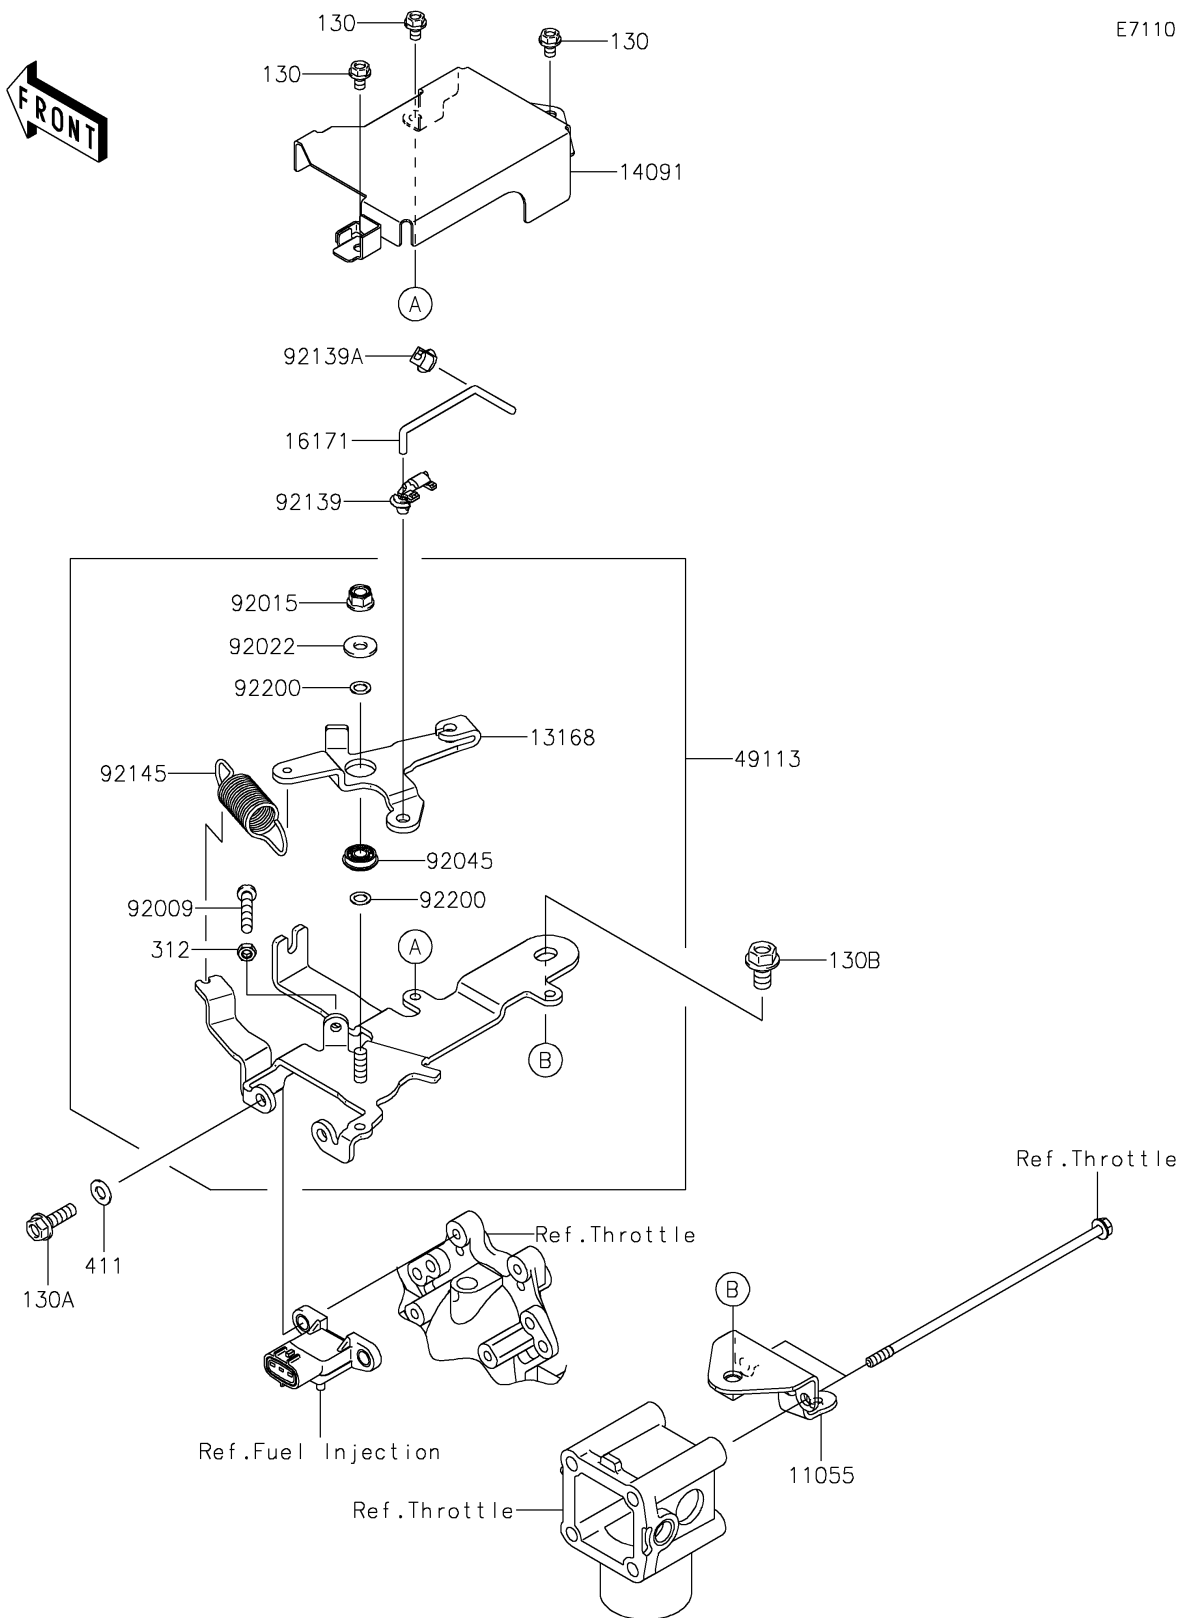

2018 MULE 4000 TRANS™

PARTS DIAGRAM

Control

E7110

2018 MULE 4000 TRANS™

PARTS LIST

Control

ITEM NAME

PART NUMBER

QUANTITY
