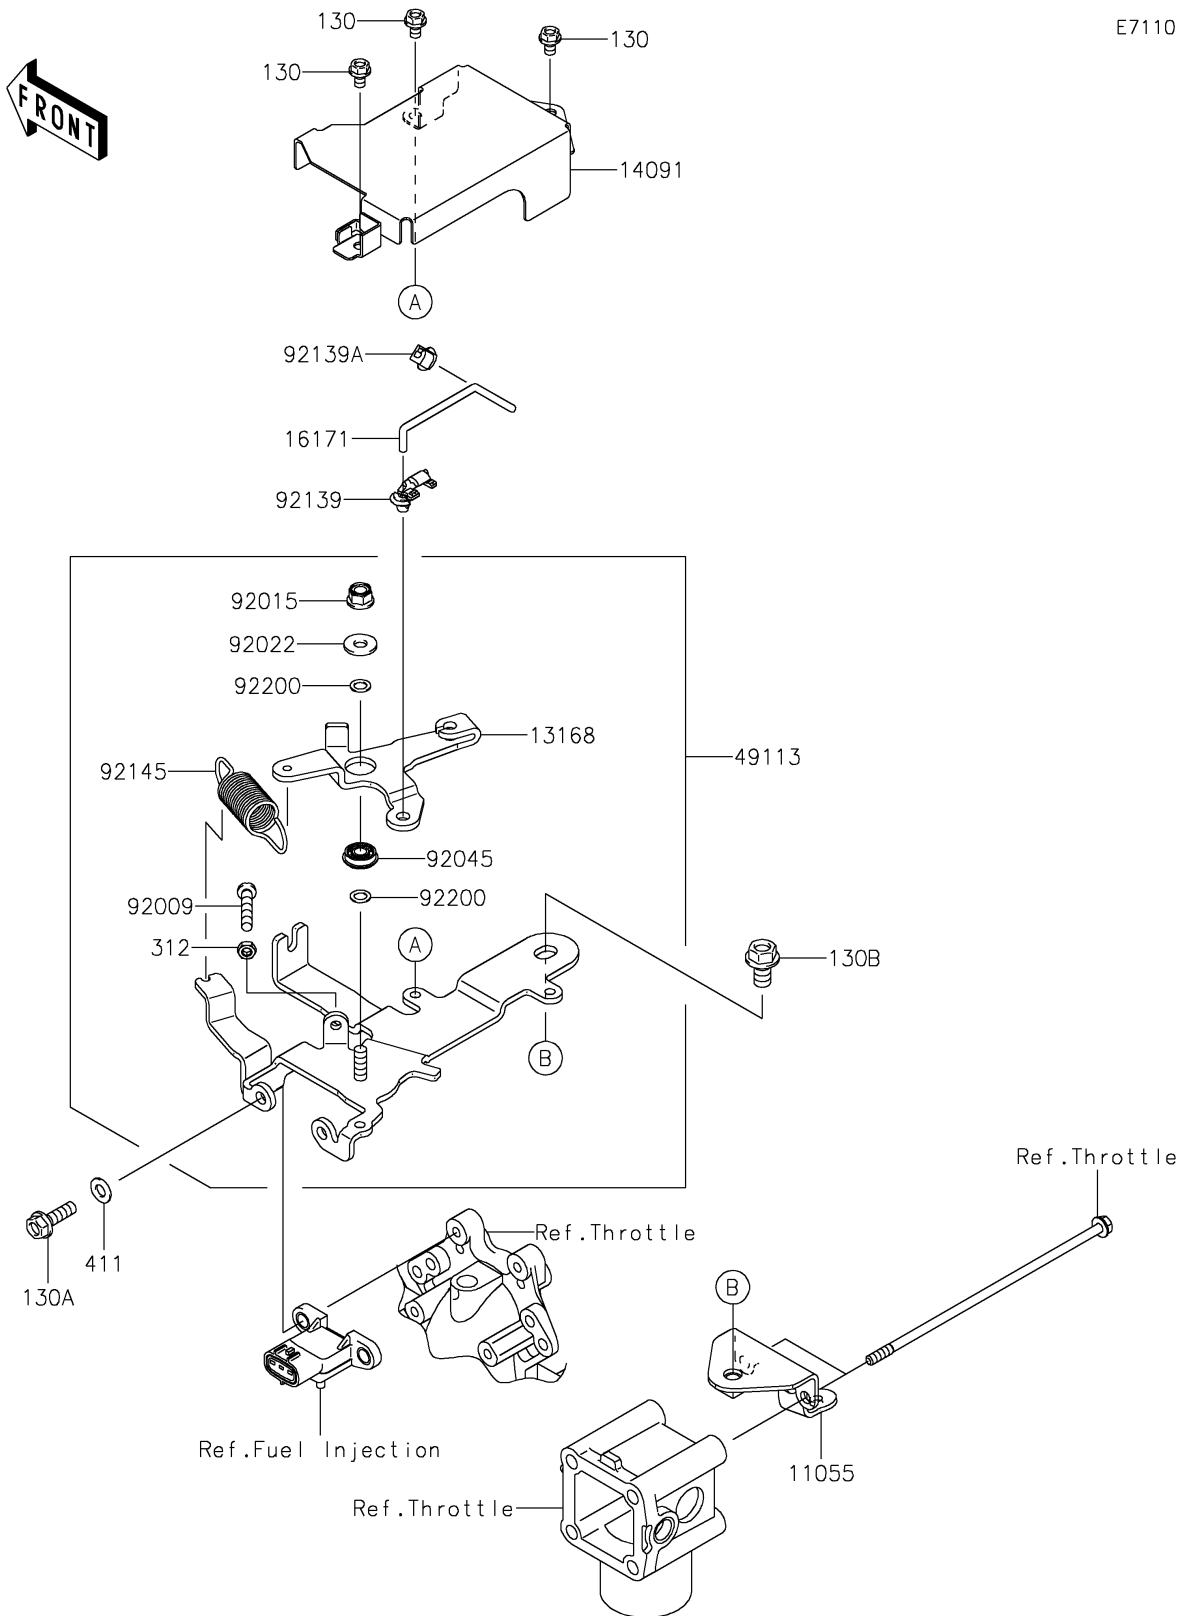

2020 MULE 4000 TRANS™

PARTS DIAGRAM

Control

E7110