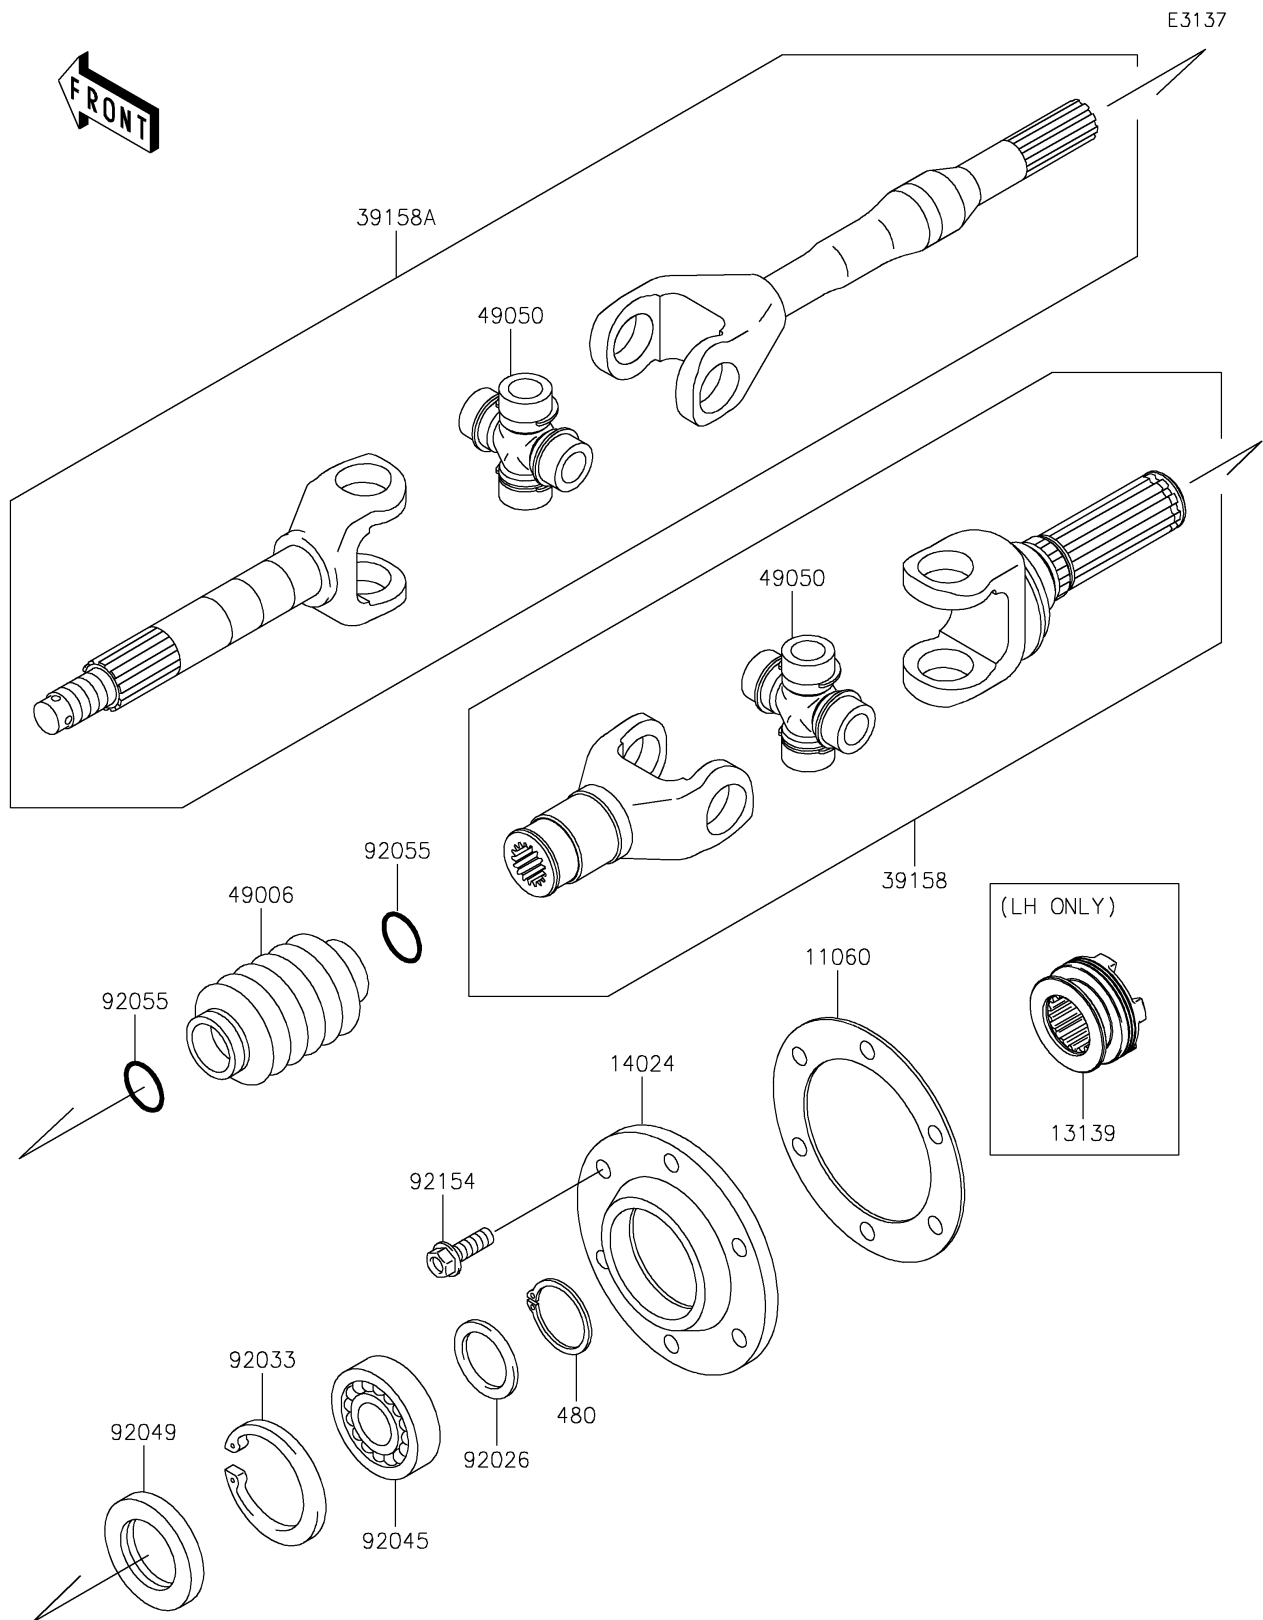

2019 MULE 4000 TRANS™

PARTS DIAGRAM

Drive Shaft-Rear

2019 MULE 4000 TRANS™

PARTS LIST

Drive Shaft-Rear

ITEM NAME

PART NUMBER

QUANTITY
