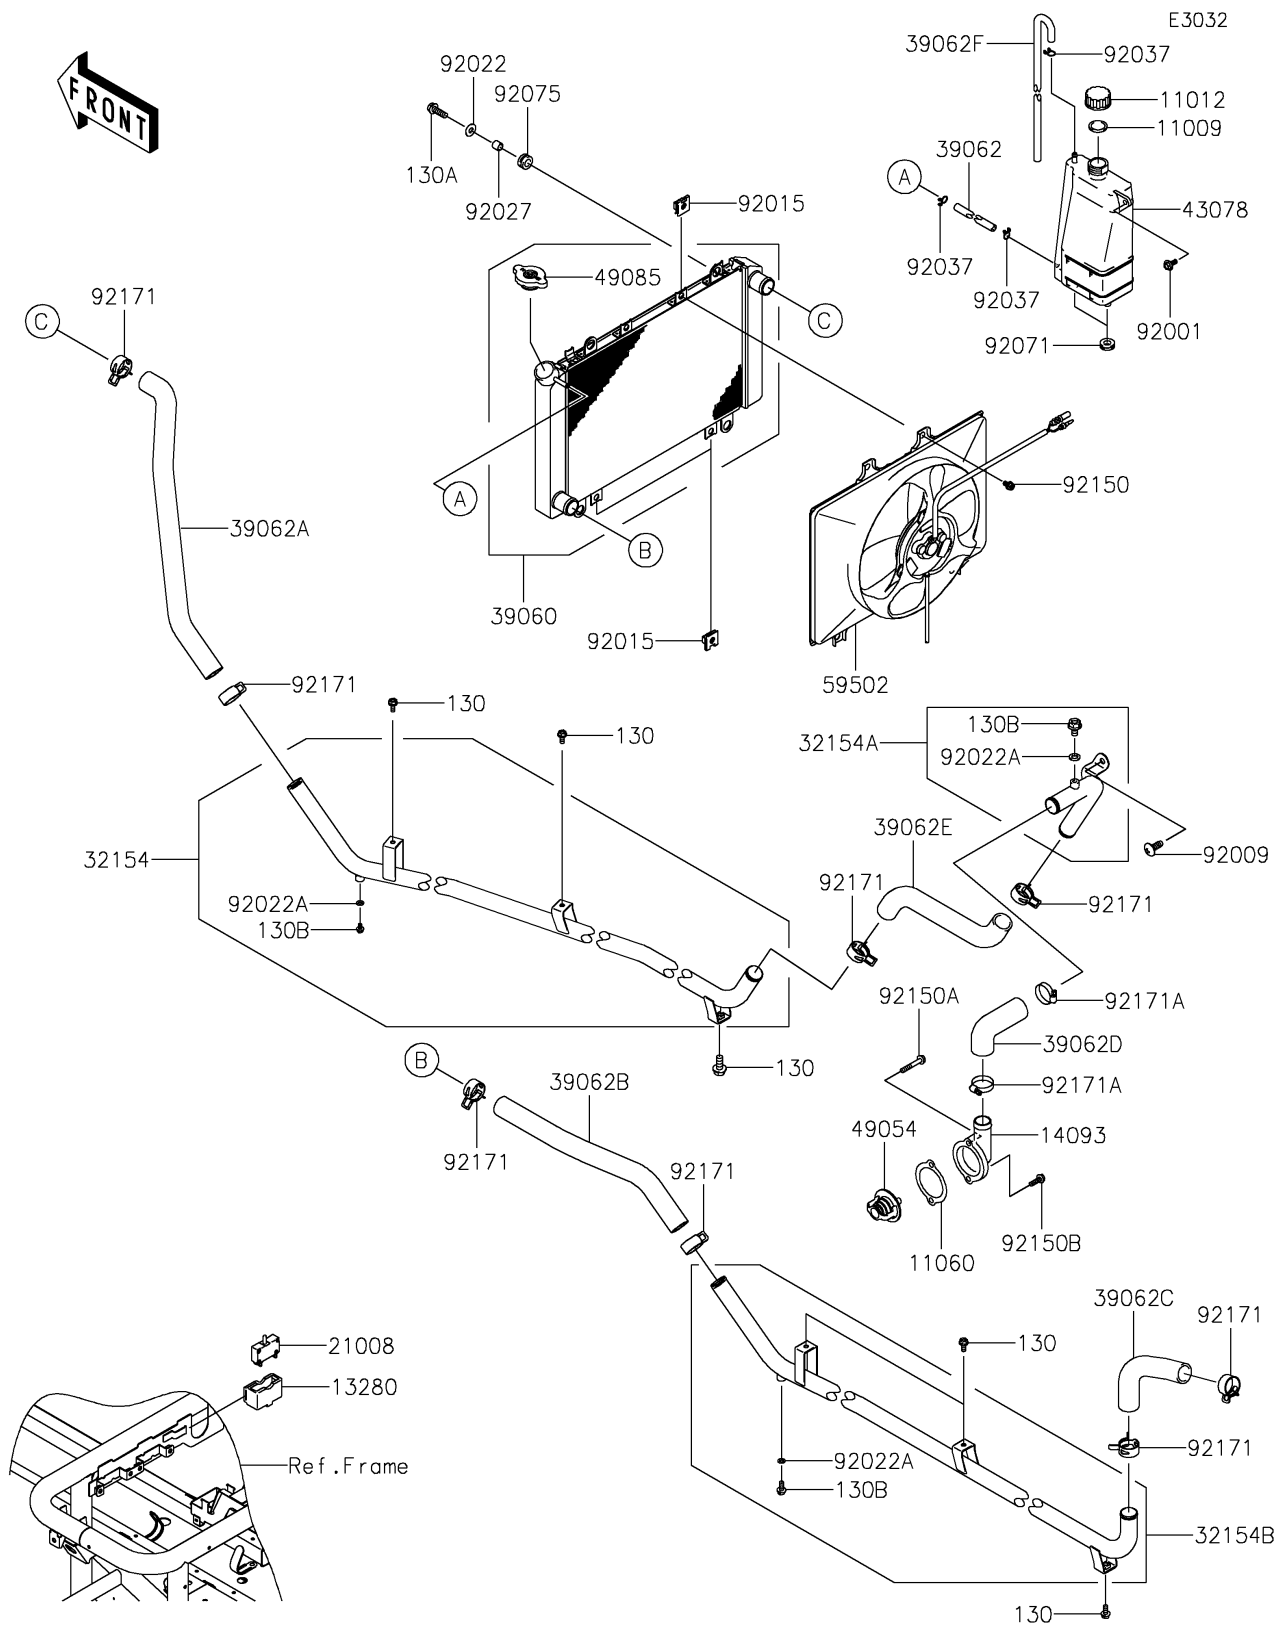

2018 MULE 4000 TRANS™

PARTS DIAGRAM

Radiator

2018 MULE 4000 TRANS™

PARTS LIST

Radiator

ITEM NAME

PART NUMBER

QUANTITY
