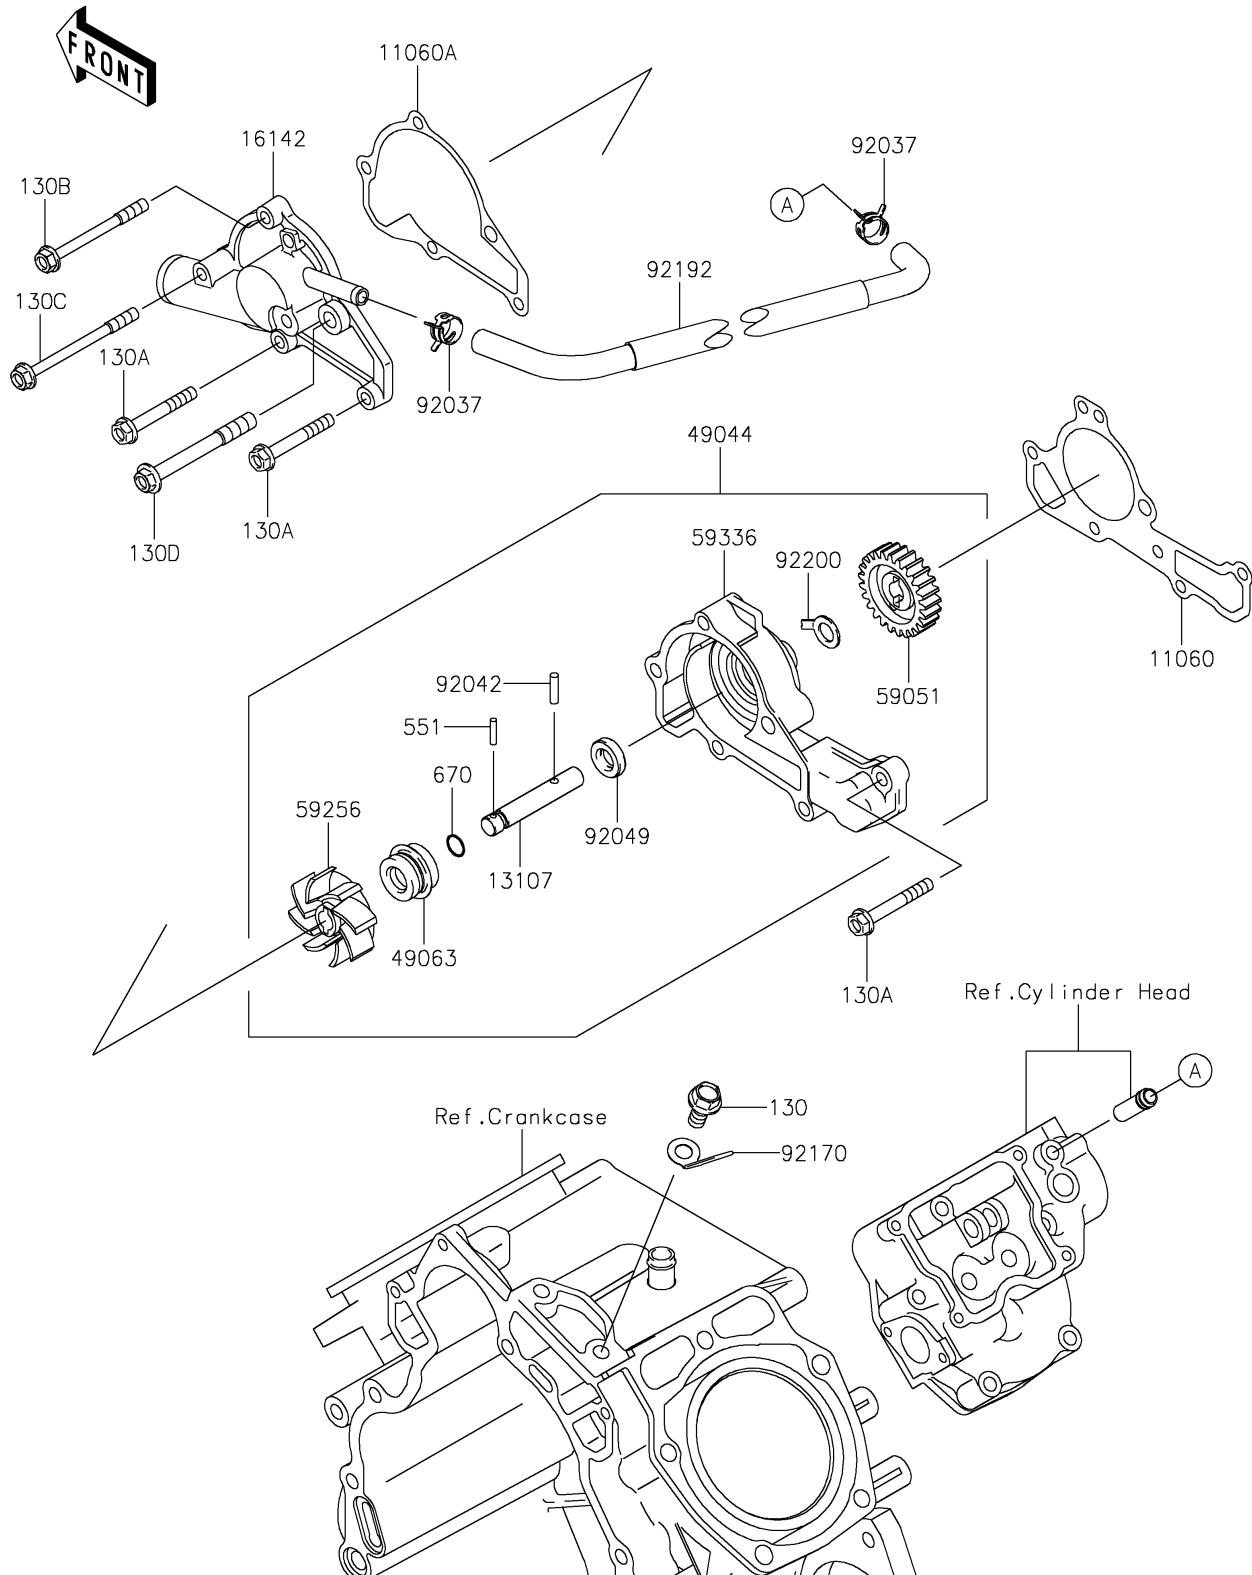

2018 MULE 4000 TRANS™

PARTS DIAGRAM

Water Pump

E3031

2018 MULE 4000 TRANS™

PARTS LIST

Water Pump

ITEM NAME

PART NUMBER

QUANTITY
