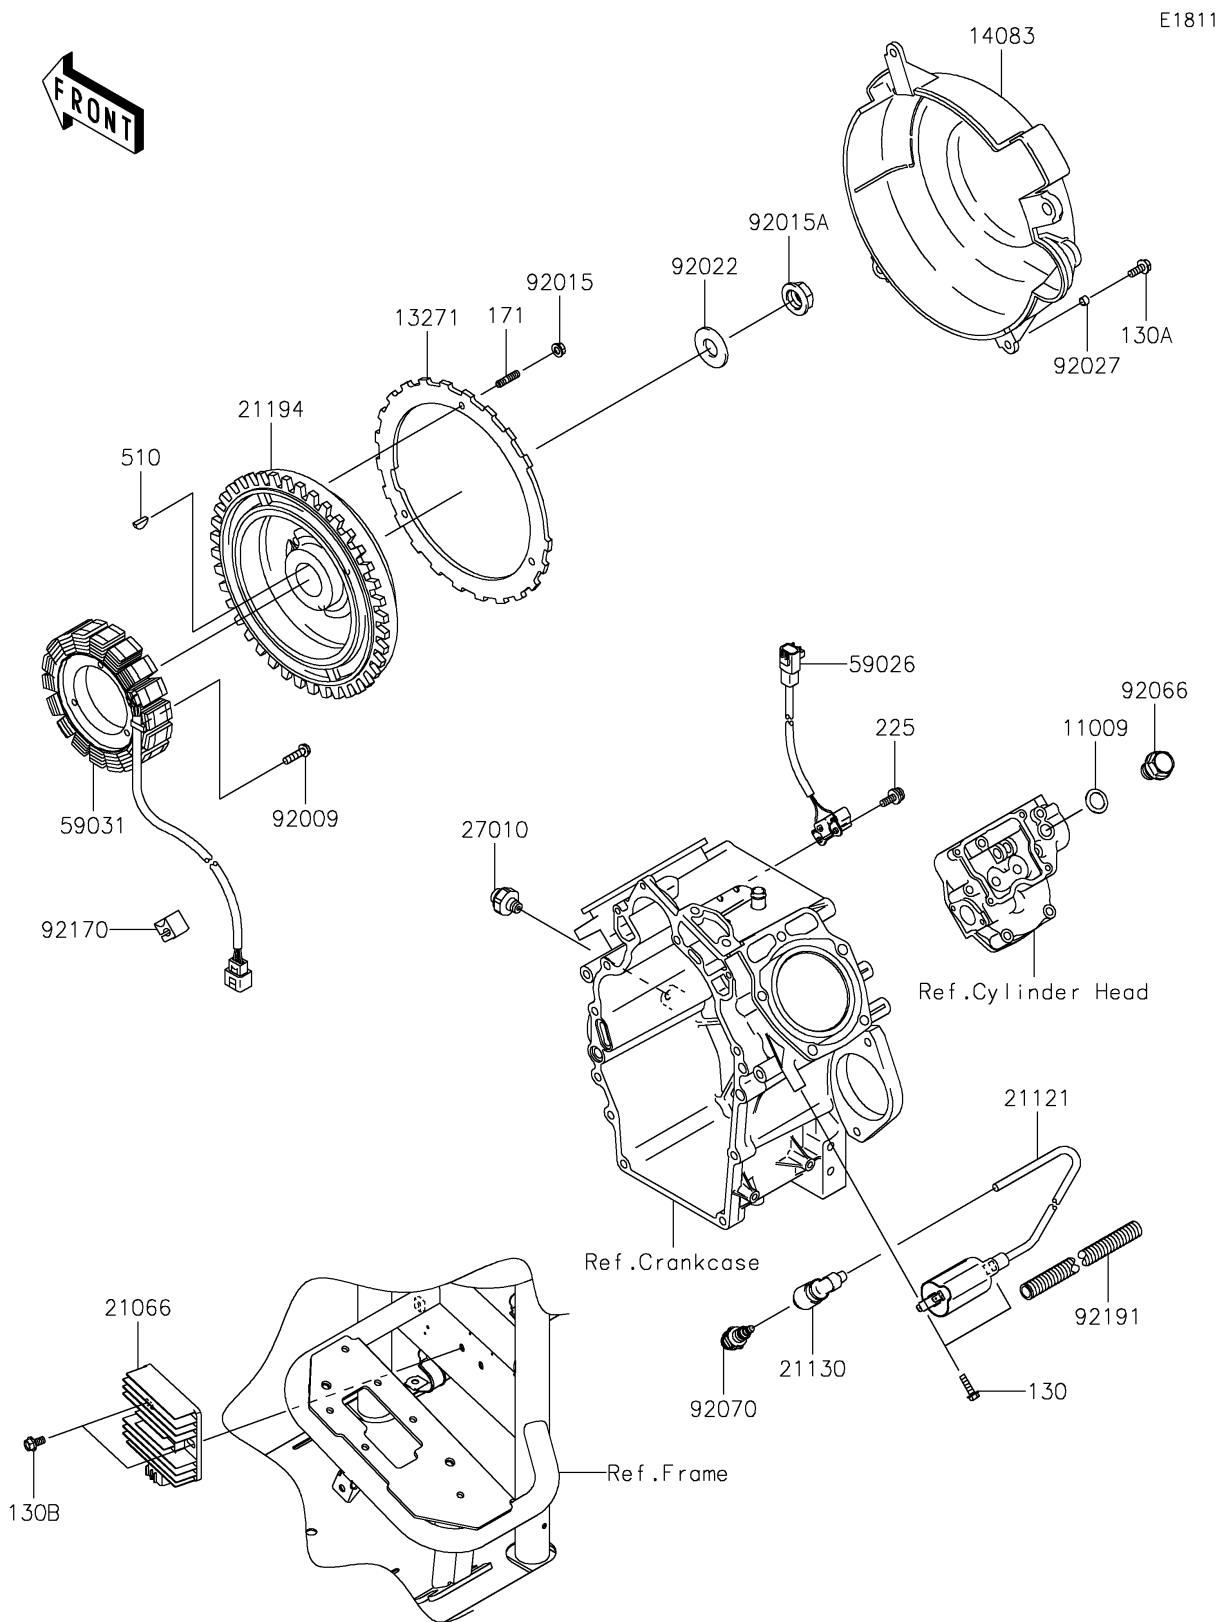

2018 MULE 4000 TRANS™

PARTS DIAGRAM

Generator/Ignition Coil

2018 MULE 4000 TRANS™

PARTS LIST

Generator/Ignition Coil

ITEM NAME

PART NUMBER

QUANTITY
