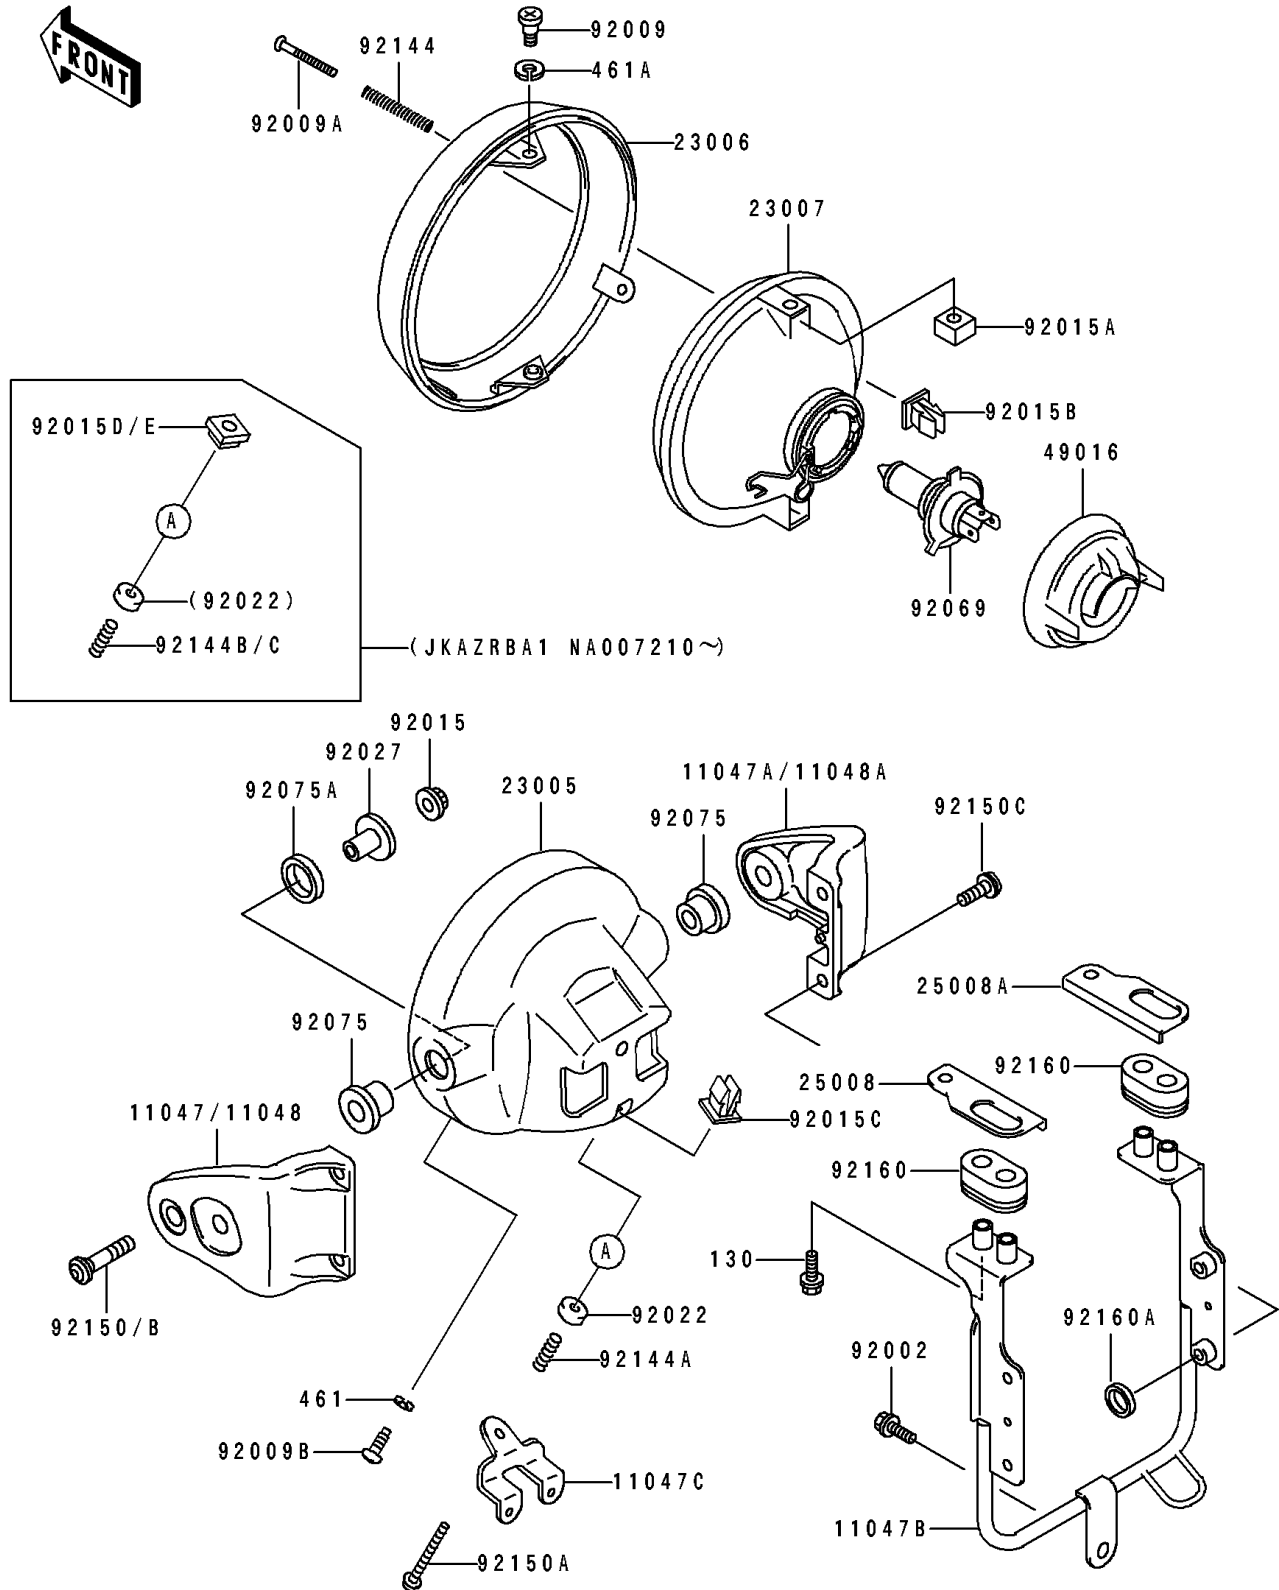

1994 ZR1100 Zephyr

PARTS DIAGRAM

Headlight(s)

F2710

1994 ZR1100 Zephyr

PARTS LIST

Headlight(s)

ITEM NAME

PART NUMBER

QUANTITY
